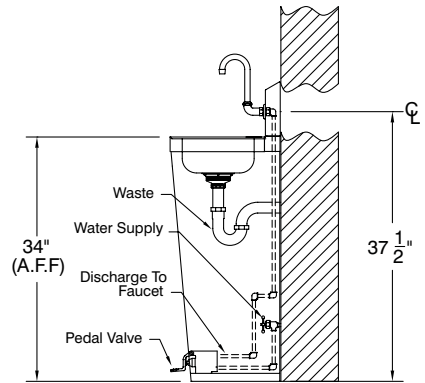

# SUGGESTED PLUMBING FOR HAND SINKS

Standard Hand Sink  
With Splash Mounted  
Faucet

Standard Hand Sink  
With Deck Mounted  
Faucet

Standard Hand Sink  
With Pedestal Base

Models:  
7-PS-727, 7-PS-747  
(P-Trap Not Included)

Wall Mounted  
Multi-Service Sink

7-PS-41 & 7-PS-46 Hand Sink  
W/ Front Loading Towel  
Dispensing

7-PS-25/26/75 Hand Sink  
With Deck Mounted  
Faucet

7-PS-LAV Hand Sink