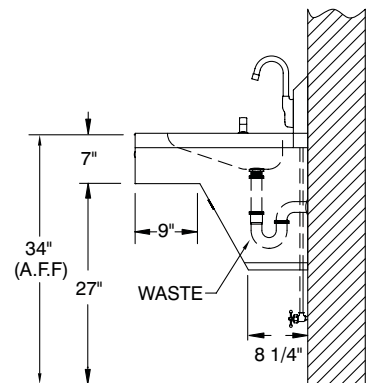

# SUGGESTED PLUMBING FOR HAND SINKS

Standard Hand Sink  
With Splash Mounted  
Faucet

Standard Hand Sink  
With Deck Mounted  
Faucet

Standard Hand Sink  
With Pedestal Base

Models:  
7-PS-727, 7-PS-747  
(P-Trap Not Included)

Wall Mounted  
Multi-Service Sink

7-PS-41 & 7-PS-46 Hand Sink  
W/ Front Loading Towel  
Dispensing

7-PS-25/26/75 Hand Sink  
With Deck Mounted  
Faucet

7-PS-LAV Hand Sink