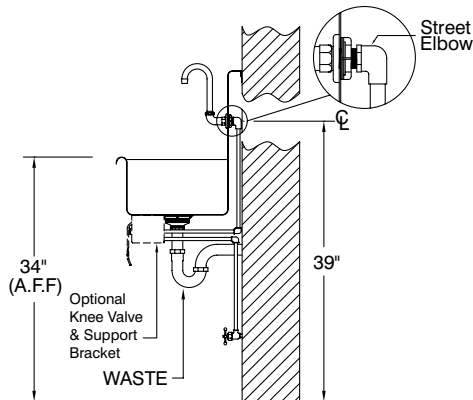

# SUGGESTED PLUMBING FOR HAND SINKS

Standard Hand Sink  
With Splash Mounted  
Faucet

Standard Hand Sink  
With Deck Mounted  
Faucet

Standard Hand Sink  
With Pedestal Base

Models:  
7-PS-727, 7-PS-747  
(P-Trap Not Included)

Wall Mounted  
Multi-Service Sink

7-PS-41 & 7-PS-46 Hand Sink  
W/ Front Loading Towel  
Dispensing

7-PS-25/26/75 Hand Sink  
With Deck Mounted  
Faucet

7-PS-LAV Hand Sink