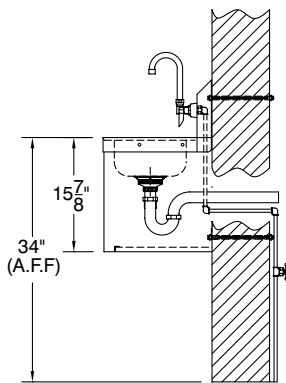

# SUGGESTED PLUMBING FOR HAND SINKS

Standard Hand Sink  
With Splash Mounted  
Faucet

Standard Hand Sink  
With Deck Mounted  
Faucet

Standard Hand Sink  
With Pedestal Base

Models:  
7-PS-727, 7-PS-747  
(P-Trap Not Included)

Wall Mounted  
Multi-Service Sink

7-PS-41 & 7-PS-46 Hand Sink  
W/ Front Loading Towel  
Dispensing

7-PS-25/26/75 Hand Sink  
With Deck Mounted  
Faucet

7-PS-LAV Hand Sink