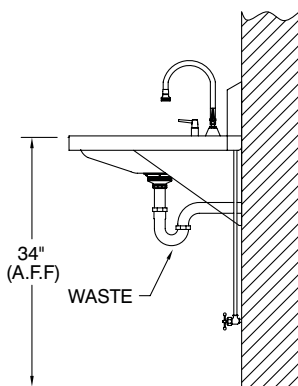

# SUGGESTED PLUMBING FOR HAND SINKS

Standard Hand Sink  
With Splash Mounted  
Faucet

Standard Hand Sink  
With Deck Mounted  
Faucet

Standard Hand Sink  
With Pedestal Base

Models:  
7-PS-727, 7-PS-747  
(P-Trap Not Included)

Wall Mounted  
Multi-Service Sink

7-PS-41 & 7-PS-46 Hand Sink  
W/ Front Loading Towel  
Dispensing

7-PS-25/26/75 Hand Sink  
With Deck Mounted  
Faucet

7-PS-LAV Hand Sink