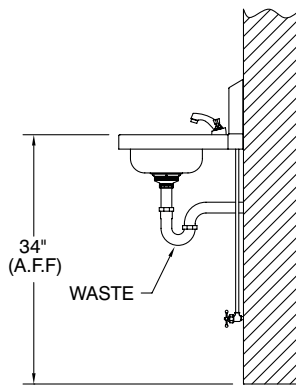

# SUGGESTED PLUMBING FOR HAND SINKS

Standard Hand Sink  
With Splash Mounted  
Faucet

Standard Hand Sink  
With Deck Mounted  
Faucet

Standard Hand Sink  
With Pedestal Base

Models:  
7-PS-727, 7-PS-747  
(P-Trap Not Included)

Wall Mounted  
Multi-Service Sink

7-PS-41 & 7-PS-46 Hand Sink  
W/ Front Loading Towel  
Dispensing

7-PS-25/26/75 Hand Sink  
With Deck Mounted  
Faucet

7-PS-LAV Hand Sink