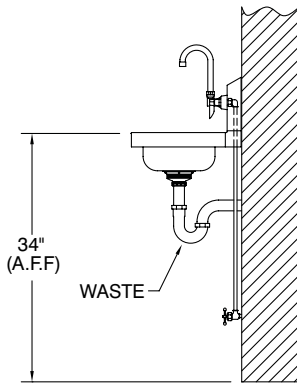

# SUGGESTED PLUMBING FOR HAND SINKS

Standard Hand Sink  
With Splash Mounted  
Faucet

Standard Hand Sink  
With Deck Mounted  
Faucet

Standard Hand Sink  
With Pedestal Base

Models:  
7-PS-727, 7-PS-747  
(P-Trap Not Included)

Wall Mounted  
Multi-Service Sink

7-PS-41 & 7-PS-46 Hand Sink  
W/ Front Loading Towel  
Dispensing

7-PS-25/26/75 Hand Sink  
With Deck Mounted  
Faucet

7-PS-LAV Hand Sink