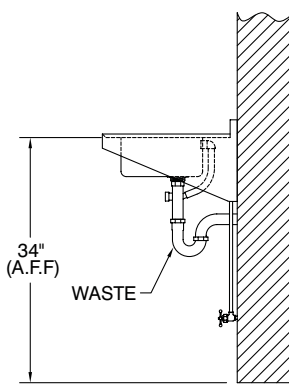

# SUGGESTED PLUMBING FOR HAND SINKS

Standard Hand Sink  
With Splash Mounted  
Faucet

Standard Hand Sink  
With Deck Mounted  
Faucet

Standard Hand Sink  
With Pedestal Base

Models:  
7-PS-727, 7-PS-747  
(P-Trap Not Included)

Wall Mounted  
Multi-Service Sink

7-PS-41 & 7-PS-46 Hand Sink  
W/ Front Loading Towel  
Dispensing

7-PS-25/26/75 Hand Sink  
With Deck Mounted  
Faucet

7-PS-LAV Hand Sink