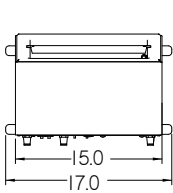

RTR-4 FEATURES

- Smaller model for tight counter space
- Refrigerated countertop system that keeps everything at NSF safe temperatures
- Holds 4 pans 1/6th size by 6" deep
- Each pan has its own hinged, removable cover
- All pans are completely removable for easy cleaning
- All stainless steel construction and 1/2" nonadjustable legs
- Cold well refrigeration system utilizes at 1/6 HP compressor.

RTR-8 FEATURES

- Holds 4 pans 1/6th size by 4" deep in the lower section and 4 pans size 1/6th size by 6" deep in the upper section
- Each pan has its own hinged, removable cover.
- All pans are completely removable for easy cleaning
- All stainless steel construction and 1/2" nonadjustable legs
- Cold well refrigeration system utilizes a 1/5 HP compressor

EQUIPMENT DIMENSIONS

MODEL: RTR-4

MODEL: RTR-8

MECHANICAL SPECIFICATIONS

Model #	Volts	Watts	Hz	Phase	Amps	Overall Dimensions	Ship Weight (lbs. / Kilos)
						Width x Height* x Depth (inches / mm)	
RTR-4	120	360	60	1	3	17" x 11.4" x 26.0" (432 x 289 x 659)	78 lbs. (35.4 kg)
RTR-8	120	480	60	1	4	28.7" x 9.5" x 27.0" (699 x 241 x 686)	108 lbs. (49 kg)