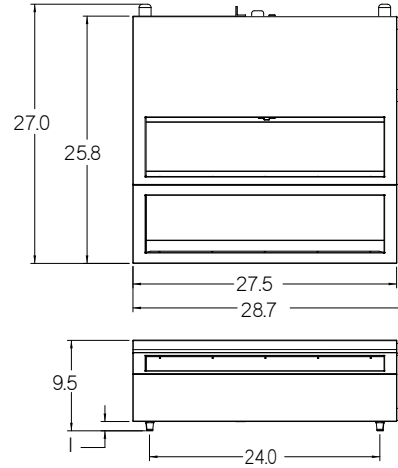

RTR-4 FEATURES

- Smaller model for tight counter space
- Refrigerated countertop system that keeps everything at NSF safe temperatures
- Holds 4 pans 1/6th size by 6" deep
- Each pan has its own hinged, removable cover
- All pans are completely removable for easy cleaning
- All stainless steel construction and 1/2" nonadjustable legs
- Cold well refrigeration system utilizes at 1/6 HP compressor.

RTR-8 FEATURES

- Holds 4 pans 1/6th size by 4" deep in the lower section and 4 pans size 1/6th size by 6" deep in the upper section
- Each pan has its own hinged, removable cover.
- All pans are completely removable for easy cleaning
- All stainless steel construction and 1/2" nonadjustable legs
- Cold well refrigeration system utilizes a 1/5 HP compressor

EQUIPMENT DIMENSIONS

MODEL: RTR-4

MODEL: RTR-8

MECHANICAL SPECIFICATIONS

Model #	Volts	Watts	Hz	Phase	Amps	Overall Dimensions	Ship Weight (lbs. / Kilos)
						Width x Height* x Depth (inches / mm)	
RTR-4	120	360	60	1	3	17" x 11.4" x 26.0" (432 x 289 x 659)	78 lbs. (35.4 kg)
RTR-8	120	480	60	1	4	28.7" x 9.5" x 27.0" (699 x 241 x 686)	108 lbs. (49 kg)

*Height includes legs.

REQUIRED CLEARANCES

RTR-4		RTR-8	
From combustibles			
	OPEN	TOP	OPEN
LEFT	1" (25.4mm)	LEFT	1" (25.4mm)
RIGHT	1" (25.4mm)	RIGHT	1" (25.4mm)
BACK	N/A	BACK	6" (152mm)

Freight Class: 70
 FOB: Smithville, TN 37166