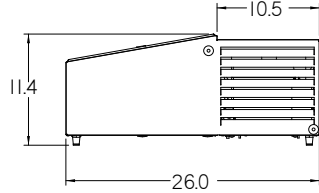

RTR-8 FEATURES

- Holds 4 pans 1/6th size by 4" deep in the lower section and 4 pans size 1/6th size by 6" deep in the upper section
- Each pan has its own hinged, removable cover.
- All pans are completely removable for easy cleaning
- All stainless steel construction and 1/2" nonadjustable legs
- Cold well refrigeration system utilizes a 1/5 HP compressor

EQUIPMENT DIMENSIONS

MODEL: RTR-4

MODEL: RTR-8

MECHANICAL SPECIFICATIONS

Model #	Volts	Watts	Hz	Phase	Amps	Overall Dimensions	Ship Weight (lbs. / Kilos)
						Width x Height* x Depth (inches / mm)	
RTR-4	120	360	60	1	3	17" x 11.4" x 26.0" (432 x 289 x 659)	78 lbs. (35.4 kg)
RTR-8	120	480	60	1	4	28.7" x 9.5" x 27.0" (699 x 241 x 686)	108 lbs. (49 kg)