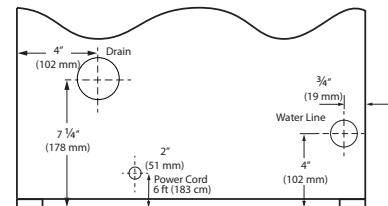

Stainless Solid

Integrated Solid

Key Features

- Daily ice production of up to 39 lb of ice
- Up to 23 lb in ice storage capacity
- Clear ice cube dimensions: ¾" W x ¾" H x ¾" L
- Silent setting temporarily suspends ice making for 3 hours
- Digital Touch Pad Control
- Indicator alert notifies user when cleaning is needed
- Black interior
- Bright white LED lighting
- Clear heavy duty ice scoop included
- Drain required
- Factory installed drain pump
- Stainless steel handle (7/8" diameter)
- Field reversible door is shipped right-hand hinged
- Built-in or freestanding
- Four adjustable leveling legs

Accessories

Model	Description	Finish	Shipping Weight
80-55667-00	Clear Ice Machine Cleaner	N/A	1 lb
ULAWATERHOOKUP	Braided Water Supply Line Kit	N/A	2 lb

Front

Dimensions shown apply to all finishes, including Integrated (INT) models with 3/4" integrated panel/frame installed.

Side

Top

Back

Specifications

Model	ACP115
Amps: Running	3.0
Amps: Ice Harvest	3.5
Control Type	Digital Touch Pad
Defrost Type	N/A
Dimensions: Product Depth	23 5/8"
Dimensions: Product Height	31 1/8"
Dimensions: Product Width	14 7/8"
ENERGY STAR	N/A
Ice Production Per Day	39 lb
Ice Storage	23 lb
Panel Height	29 21/32" / 753mm
Panel Thickness	3/4" / 20 mm
Panel Type	Solid Panel
Panel Width	14 5/8" / 371mm
Product Weight: Max	125 lb
Refrigerant Type	R600a (1.94 oz)
Sabbath (Star K Certified)	Yes