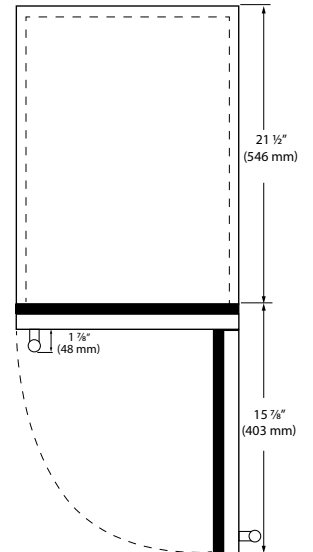

Stainless Solid

Integrated Solid

Key Features

- Daily ice production of up to 39 lb of ice
- Up to 23 lb in ice storage capacity
- Clear ice cube dimensions: ¾" W x ¾" H x ¾" L
- Silent setting temporarily suspends ice making for 3 hours
- Digital Touch Pad Control
- Indicator alert notifies user when cleaning is needed
- Black interior
- Bright white LED lighting
- Clear heavy duty ice scoop included
- Drain required
- Factory installed drain pump
- Stainless steel handle (7/8" diameter)
- Field reversible door is shipped right-hand hinged
- Built-in or freestanding
- Four adjustable leveling legs

Accessories

Model	Description	Finish	Shipping Weight
80-55667-00	Clear Ice Machine Cleaner	N/A	1 lb
ULAWATERHOOKUP	Braided Water Supply Line Kit	N/A	2 lb

Front

Dimensions shown apply to all finishes, including Integrated (INT) models with 3/4" integrated panel/frame installed.

Side

Top

Back

Specifications

Model	ACP115
Amps: Running	3.0
Amps: Ice Harvest	3.5
Control Type	Digital Touch Pad
Defrost Type	N/A
Dimensions: Product Depth	23 5/8"
Dimensions: Product Height	31 1/8"
Dimensions: Product Width	14 7/8"
ENERGY STAR	N/A
Ice Production Per Day	39 lb
Ice Storage	23 lb
Panel Height	29 21/32" / 753mm
Panel Thickness	3/4" / 20 mm
Panel Type	Solid Panel
Panel Width	14 5/8" / 371mm
Product Weight: Max	125 lb
Refrigerant Type	R600a (1.94 oz)
Sabbath (Star K Certified)	Yes