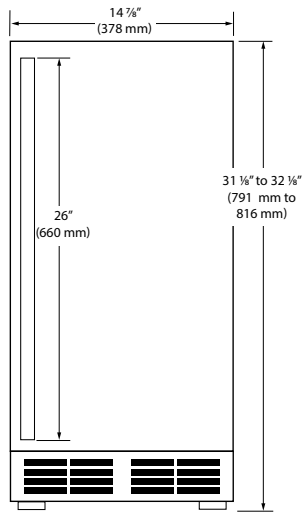

Stainless Solid

Integrated Solid

Key Features

- Daily ice production of up to 39 lb of ice
- Up to 23 lb in ice storage capacity
- Clear ice cube dimensions: ¾" W x ¾" H x ¾" L
- Silent setting temporarily suspends ice making for 3 hours
- Digital Touch Pad Control
- Indicator alert notifies user when cleaning is needed
- Black interior
- Bright white LED lighting
- Clear heavy duty ice scoop included
- Drain required
- Factory installed drain pump
- Stainless steel handle (7/8" diameter)
- Field reversible door is shipped right-hand hinged
- Built-in or freestanding
- Four adjustable leveling legs

Model Details

Model	Voltage/Hz	Door Swing	Pump	Finish	Shipping Weight
UACP115-SS01A	115 / 60	Field Reversible	Pump Included	Stainless Solid	125 lb
UACP115-IS01A	115 / 60	Field Reversible	Pump Included	Integrated Solid	125 lb

Accessories

Model	Description	Finish	Shipping Weight
80-55667-00	Clear Ice Machine Cleaner	N/A	1 lb
ULAWATERHOOKUP	Braided Water Supply Line Kit	N/A	2 lb

Front

Dimensions shown apply to all finishes, including Integrated (INT) models with 3/4" integrated panel/frame installed.

Side

Top

Back

Specifications

Model	ACP115
Amps: Running	3.0
Amps: Ice Harvest	3.5
Control Type	Digital Touch Pad
Defrost Type	N/A
Dimensions: Product Depth	23 5/8"
Dimensions: Product Height	31 1/8"
Dimensions: Product Width	14 7/8"
ENERGY STAR	N/A
Ice Production Per Day	39 lb
Ice Storage	23 lb
Panel Height	29 21/32" / 753mm
Panel Thickness	3/4" / 20 mm
Panel Type	Solid Panel
Panel Width	14 5/8" / 371mm
Product Weight: Max	125 lb
Refrigerant Type	R600a (1.94 oz)
Sabbath (Star K Certified)	Yes