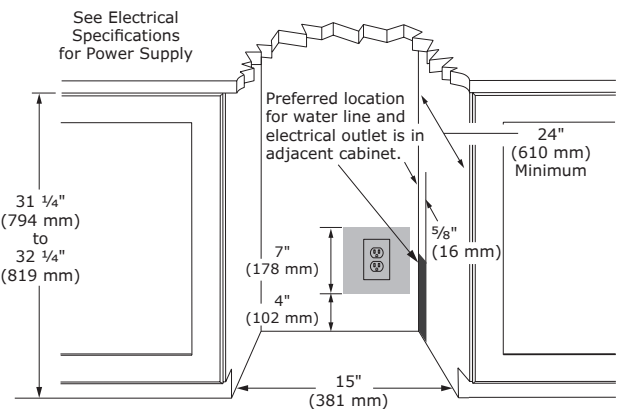

Cabinet Cut-Out

Installation Notes

- No additional clearance is needed for ventilation
- Do not obstruct front grille air flow

Warranty

- 1 Year (parts & labor) / 5 year sealed system (parts)
- + **Additional 1 Year (parts & labor) warranty at no cost with product registration**

See complete warranty for details