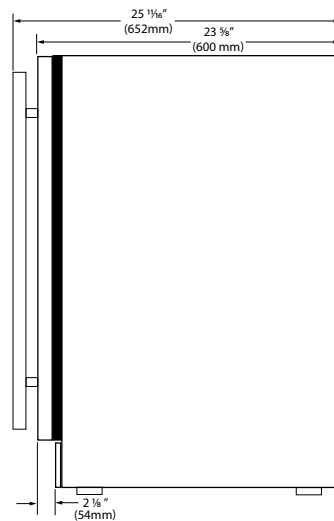

Stainless Solid

Integrated Solid

Key Features

- Daily ice production of up to 39 lb of ice
- Up to 23 lb in ice storage capacity
- Clear ice cube dimensions: ¾" W x ¾" H x ¾" L
- Silent setting temporarily suspends ice making for 3 hours
- Digital Touch Pad Control
- Indicator alert notifies user when cleaning is needed
- Black interior
- Bright white LED lighting
- Clear heavy duty ice scoop included
- Drain required
- Factory installed drain pump
- Stainless steel handle (7/8" diameter)
- Field reversible door is shipped right-hand hinged
- Built-in or freestanding
- Four adjustable leveling legs

Accessories

Model	Description	Finish	Shipping Weight
80-55667-00	Clear Ice Machine Cleaner	N/A	1 lb
ULAWATERHOOKUP	Braided Water Supply Line Kit	N/A	2 lb

Front

Dimensions shown apply to all finishes, including Integrated (INT) models with 3/4" integrated panel/frame installed.

Side

Top

Back

Specifications

Model	ACP115
Amps: Running	3.0
Amps: Ice Harvest	3.5
Control Type	Digital Touch Pad
Defrost Type	N/A
Dimensions: Product Depth	23 5/8"
Dimensions: Product Height	31 1/8"
Dimensions: Product Width	14 7/8"
ENERGY STAR	N/A
Ice Production Per Day	39 lb
Ice Storage	23 lb
Panel Height	29 21/32" / 753mm
Panel Thickness	3/4" / 20 mm
Panel Type	Solid Panel
Panel Width	14 5/8" / 371mm
Product Weight: Max	125 lb
Refrigerant Type	R600a (1.94 oz)
Sabbath (Star K Certified)	Yes