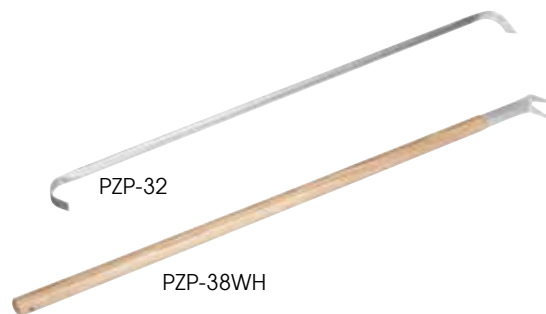

**PIZZA DOUGH BUBBLE POPPERS**

- ◆ Long-reach handles deflate dough bubbles while pizza is cooking in the oven

ITEM	DESCRIPTION	O.L.	UOM	CASE
PZP-32	Aluminum	32"	Each	24/48
PZP-38WH	Wooden Handle	38"	Each	12/24

**DOUGH BUBBLE POPPERS**

**DUAL-HEAD WIRE BRISTLE BRUSH**

- ◆ Thin steel bristle brush side with 1-1/2" L wire
- ◆ Thick steel bristle brush side with 1-1/4" L flat wire
- ◆ Wire scrubbing head measures 7-3/4" wide x 2-5/8" deep x 7" high (wire to wire)
- ◆ Stainless steel handle with 20" long reach; 6" long bent end provides leverage to reach and scrub

ITEM	DESCRIPTION	UOM	CASE
BR-21	Dual Wire Brush with S/S Handle	Each	6

**PIZZA OVEN CLEANING BRUSHES**

**PIZZA OVEN/BROILER DUAL-SIDE WIRE BRUSH**

- ◆ Stiff stainless steel wire bristles effortlessly clean heavy carbon deposits and oven residue

ITEM	DESCRIPTION	UOM	CASE
BR-30	Dbl-Side Wire Brush w/30" Hdl	Each	8/32

**PIZZA OVEN WIRE BRUSH WITH SCRAPER**

- ◆ Carbon wire bristles with attached metal scraper
- ◆ Sturdy wooden handle

ITEM	DESCRIPTION	UOM	CASE
BR-27	Brush & Scraper w/27" Hdl	Each	12