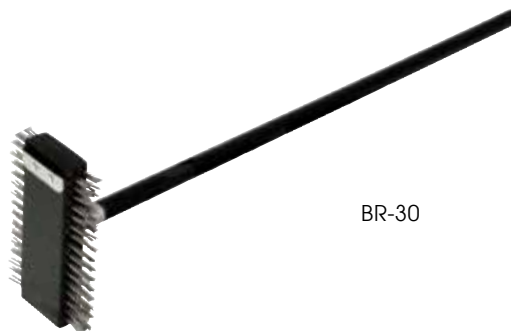

**DOUGH BUBBLE POPPERS**

**DUAL-HEAD WIRE BRISTLE BRUSH**

- ◆ Thin steel bristle brush side with 1-1/2" L wire
- ◆ Thick steel bristle brush side with 1-1/4" L flat wire
- ◆ Wire scrubbing head measures 7-3/4" wide x 2-5/8" deep x 7" high (wire to wire)
- ◆ Stainless steel handle with 20" long reach; 6" long bent end provides leverage to reach and scrub

ITEM	DESCRIPTION	UOM	CASE
BR-21	Dual Wire Brush with S/S Handle	Each	6

**PIZZA OVEN CLEANING BRUSHES**

**PIZZA OVEN/BROILER DUAL-SIDE WIRE BRUSH**

- ◆ Stiff stainless steel wire bristles effortlessly clean heavy carbon deposits and oven residue

ITEM	DESCRIPTION	UOM	CASE
BR-30	Dbl-Side Wire Brush w/30" Hdl	Each	8/32

**PIZZA OVEN WIRE BRUSH WITH SCRAPER**

- ◆ Carbon wire bristles with attached metal scraper
- ◆ Sturdy wooden handle

ITEM	DESCRIPTION	UOM	CASE
BR-27	Brush & Scraper w/27" Hdl	Each	12