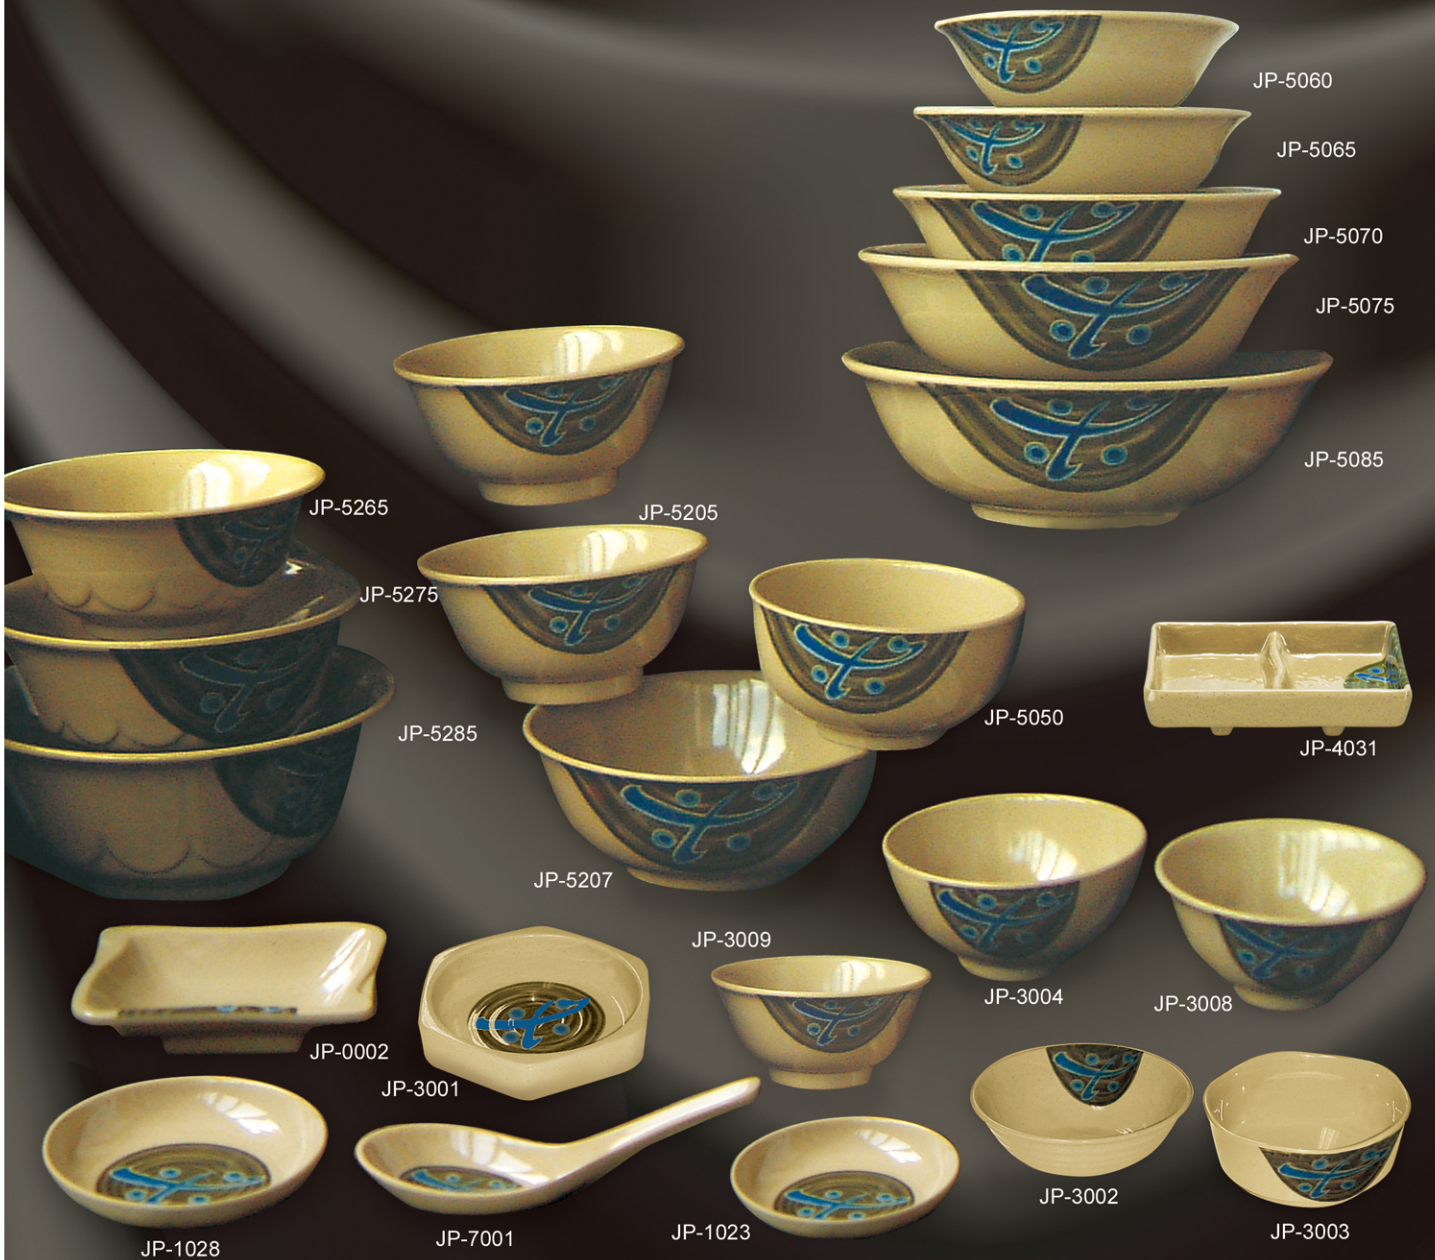

# JAPANESE-2

## JAPANESE STYLE

ITEM #	DESCRIPTION	PACK DZ	WEIGHT LBS	CUB. FT.
JP-3004	4 1/2" X 2" NANJING BOWL 8 OZ	4	8.50	0.55
JP-3005	5" X 2 1/4" JINGDU BOWL 10 OZ	4	8.50	0.55
JP-3008	4 1/2" X 2" SOUP BOWL 8 OZ	4	7.50	0.15
JP-3009	3 3/4" X 1 3/4" SMALL BOWL, 5 OZ	4	4.90	0.30
JP-3545	5" X 1 3/4" SAUCE BOWL 10 OZ	4	11.00	0.45
JP-4046	3 3/4" X 2 1/2" SAUCE DISH 2.5 OZ	6	3.90	0.72
JP-5050	5" X 2 3/4" SOUP BOWL 14 OZ	4	18.00	1.00
JP-5060	6" X 2" SOUP BOWL 18 OZ	4	20.00	1.00
JP-5065	7" X 2 1/4" SOUP BOWL 22 OZ	4	23.00	1.25
JP-5070	8" X 2 1/4" SOUP BOWL 36 OZ	4	29.00	1.50
JP-5075	9" X 2 3/4" SOUP BOWL 48 OZ	2	16.50	0.85

ITEM #	DESCRIPTION	PACK DZ	WEIGHT LBS	CUB. FT.
JP-5085	10" X 3" SOUP BOWL 68 OZ	1	12.50	0.80
JP-5149	5 1/4" X 2" SQUARE SIDE DISH 14 OZ	4	18.21	0.76
JP-5205	5 1/2" X 2 1/4" RICE BOWL 14 OZ	4	24.00	1.00
JP-5207	7" X 2 3/4" RICE BOWL 22 OZ	4	25.00	1.35
JP-5265	6 1/2" X 2 1/2" CURVED NOODLE BOWL 20 OZ	4	21.00	0.95
JP-5275	7" X 3" CURVED NOODLE BOWL 22 OZ	4	29.00	1.25
JP-5285	8" X 3 1/4" CURVED NOODLE BOWL 42 OZ	2	10.50	0.60
JP-7001	5 1/2" SOUP SPOON	6	3.50	0.15
JP-8005	12" SUSHI BOAT	1	13.00	1.60
JP-9152	3" X 2 1/2" TEA CUP 6 OZ	4	8.00	0.40
JP-9302	3 1/2" X 2 1/2" H TEA CUP 8 OZ	4	18.50	1.25
JP-9304	3 1/2" X 3 1/4" H TEA CUP 12 OZ	4	19.50	1.35