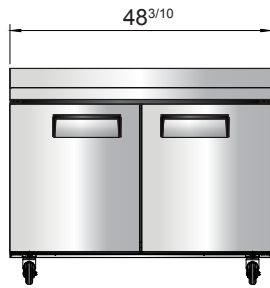

"WE MAKE THE KITCHEN BETTER!"

ATOSA USA, INC.

Toll Free: 855-855-0399 Email: info@atosausa.com

www.atosa.com | www.atosausa.com

California, Colorado, Florida, Georgia, Illinois,

New Jersey, Ohio, Texas, Washington

SPECIFICATIONS

Models	Door	Capacity (Cu.Ft.)	Shelves	Casters (inch)	Amps (A)	Voltage (V/Hz/Ph)	HP	Refrigerant	Exterior Dimensions (inch)	Net Weight (lb)	Gross Weight (lb)
MGF8412GR	1	7.2	1	4	1.8	115/60/1	1/5	R290	27^{1/2}×30×39^{4/5}	146	179
MGF8413GR	2	13.4	2	4	2.6	115/60/1	1/4	R290	48^{3/10}×30×39^{4/5}	203	245
MGF8414GR	2	17.2	2	4	2.6	115/60/1	1/4	R290	60^{1/5}×30×39^{4/5}	242	290

PLAN VIEW

MGF8413GR