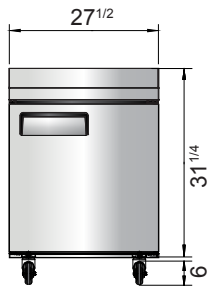

PLAN VIEW

MGF8412GR