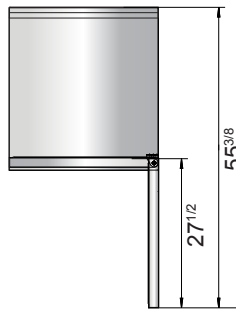

## SPECIFICATIONS

Models	Door	Capacity (Cu.Ft.)	Shelves	Casters (inch)	Amps (A)	Voltage (V/Hz/Ph)	HP	Refrigerant	Exterior Dimensions (inch)	Net Weight (lb)	Gross Weight (lb)
MGF8412GR	1	7.2	1	4	1.8	115/60/1	1/5	R290	27 <sup>1/2</sup> ×30×39 <sup>4/5</sup>	146	179
MGF8413GR	2	13.4	2	4	2.6	115/60/1	1/4	R290	48 <sup>3/10</sup> ×30×39 <sup>4/5</sup>	203	245
MGF8414GR	2	17.2	2	4	2.6	115/60/1	1/4	R290	60 <sup>1/5</sup> ×30×39 <sup>4/5</sup>	242	290

## PLAN VIEW

**MGF8412GR**

**MGF8413GR**

**MGF8414GR**

Casters

Epoxy shelves

Rear grate