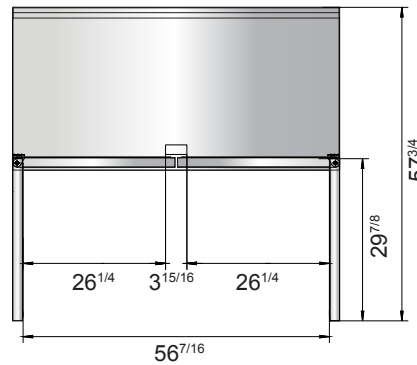

## SPECIFICATIONS

Models	Door	Capacity (Cu.Ft.)	Shelves	Casters (inch)	Amps (A)	Voltage (V/Hz/Ph)	HP	Refrigerant	Exterior Dimensions (inch)	Net Weight (lb)	Gross Weight (lb)
MGF8412GR	1	7.2	1	4	1.8	115/60/1	1/5	R290	27 <sup>1/2</sup> ×30×39 <sup>4/5</sup>	146	179
MGF8413GR	2	13.4	2	4	2.6	115/60/1	1/4	R290	48 <sup>3/10</sup> ×30×39 <sup>4/5</sup>	203	245
MGF8414GR	2	17.2	2	4	2.6	115/60/1	1/4	R290	60 <sup>1/5</sup> ×30×39 <sup>4/5</sup>	242	290

## PLAN VIEW

**MGF8412GR**

**MGF8413GR**

**MGF8414GR**

Casters

Epoxy shelves

Rear grate