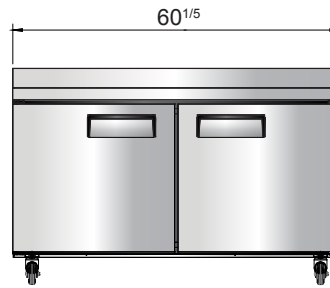

## SPECIFICATIONS

Models	Door	Capacity (Cu.Ft.)	Shelves	Casters (inch)	Amps (A)	Voltage (V/Hz/Ph)	HP	Refrigerant	Exterior Dimensions (inch)	Net Weight (lb)	Gross Weight (lb)
MGF8412GR	1	7.2	1	4	1.8	115/60/1	1/5	R290	27 <sup>1/2</sup> ×30×39 <sup>4/5</sup>	146	179
MGF8413GR	2	13.4	2	4	2.6	115/60/1	1/4	R290	48 <sup>3/10</sup> ×30×39 <sup>4/5</sup>	203	245
MGF8414GR	2	17.2	2	4	2.6	115/60/1	1/4	R290	60 <sup>1/5</sup> ×30×39 <sup>4/5</sup>	242	290

## PLAN VIEW

**MGF8412GR**

**MGF8413GR**

**MGF8414GR**

Casters

Epoxy shelves

Rear grate