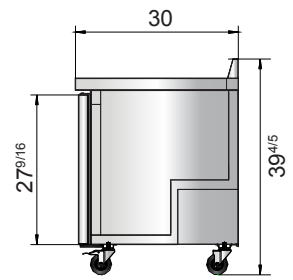

## SPECIFICATIONS

Models	Door	Capacity (Cu.Ft.)	Shelves	Casters (inch)	Amps (A)	Voltage (V/Hz/Ph)	HP	Refrigerant	Exterior Dimensions (inch)	Net Weight (lb)	Gross Weight (lb)
MGF8412GR	1	7.2	1	4	1.8	115/60/1	1/5	R290	27 <sup>1/2</sup> ×30×39 <sup>4/5</sup>	146	179
MGF8413GR	2	13.4	2	4	2.6	115/60/1	1/4	R290	48 <sup>3/10</sup> ×30×39 <sup>4/5</sup>	203	245
MGF8414GR	2	17.2	2	4	2.6	115/60/1	1/4	R290	60 <sup>1/5</sup> ×30×39 <sup>4/5</sup>	242	290

## PLAN VIEW

**MGF8412GR**

**MGF8413GR**

**MGF8414GR**

Casters

Epoxy shelves

Rear grate