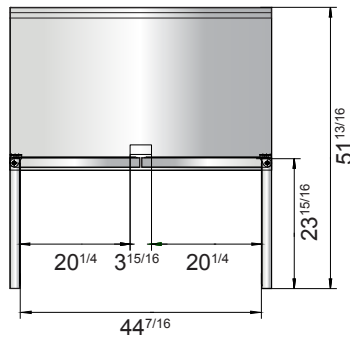

## SPECIFICATIONS

Models	Door	Capacity (Cu.Ft.)	Shelves	Casters (inch)	Amps (A)	Voltage (V/Hz/Ph)	HP	Refrigerant	Exterior Dimensions (inch)	Net Weight (lb)	Gross Weight (lb)
MGF8412GR	1	7.2	1	4	1.8	115/60/1	1/5	R290	27 <sup>1/2</sup> ×30×39 <sup>4/5</sup>	146	179
MGF8413GR	2	13.4	2	4	2.6	115/60/1	1/4	R290	48 <sup>3/10</sup> ×30×39 <sup>4/5</sup>	203	245
MGF8414GR	2	17.2	2	4	2.6	115/60/1	1/4	R290	60 <sup>1/5</sup> ×30×39 <sup>4/5</sup>	242	290

## PLAN VIEW

**MGF8412GR**

**MGF8413GR**

**MGF8414GR**

Casters

Epoxy shelves

Rear grate