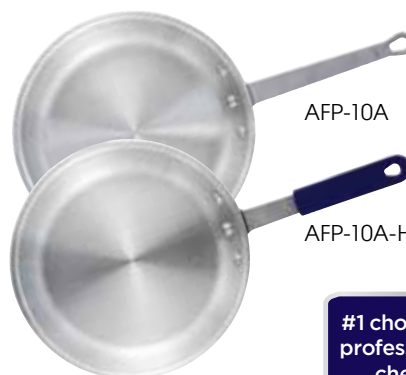

GLADIATOR™ EXCALIBUR® NON-STICK

- Excalibur® non-stick finish bonds to the aluminum for a long lasting, scratch-resistant finish

ITEM	DESCRIPTION	UOM	CASE
AFP-7XC	7"Dia	Each	6
AFP-8XC	8"Dia	Each	6
AFP-10XC	10"Dia	Each	6
AFP-12XC	12"Dia	Each	6
AFP-14XC	14"Dia	Each	6
AFP-7XC-H	7"Dia with Sleeve	Each	6
AFP-8XC-H	8"Dia with Sleeve	Each	6
AFP-10XC-H	10"Dia with Sleeve	Each	6
AFP-12XC-H	12"Dia with Sleeve	Each	6
AFP-14XC-H	14"Dia with Sleeve	Each	6

- Made of 3003 aluminum alloy, the Majestic™ fry pans offer exceptional performance at a great value
- Available in three finishes: Majestic™ mirror, Majestic™ satin & Majestic™ Quantum2® non-stick
- 3.5mm thickness

MAJESTIC™ SATIN FINISH

ITEM	DESCRIPTION	UOM	CASE
AFP-7S	7"Dia	Each	6
AFP-8S	8"Dia	Each	6
AFP-10S	10"Dia	Each	6
AFP-12S	12"Dia	Each	6
AFP-14S	14"Dia	Each	6

MAJESTIC™ MIRROR FINISH

ITEM	DESCRIPTION	UOM	CASE
AFP-7	7"Dia	Each	6
AFP-8	8"Dia	Each	6
AFP-10	10"Dia	Each	6
AFP-12	12"Dia	Each	6
AFP-14	14"Dia	Each	6

MAJESTIC™ QUANTUM2® NON-STICK

ITEM	DESCRIPTION	UOM	CASE
AFP-7NS	7"Dia	Each	6
AFP-8NS	8"Dia	Each	6
AFP-10NS	10"Dia	Each	6
AFP-12NS	12"Dia	Each	6
AFP-14NS	14"Dia	Each	6
AFP-7NS-H	7"Dia with Sleeve	Each	6
AFP-8NS-H	8"Dia with Sleeve	Each	6
AFP-10NS-H	10"Dia with Sleeve	Each	6
AFP-12NS-H	12"Dia with Sleeve	Each	6
AFP-14NS-H	14"Dia with Sleeve	Each	6

GLADIATOR™ FRY PANS

AFP-10A