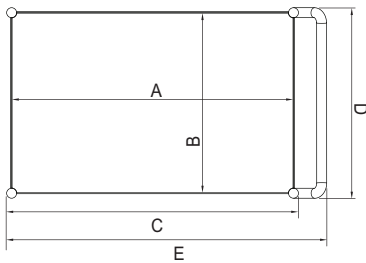

Model : TBUS-

≡ FEATURES & BENEFITS ≡

- All 304 stainless steel (except E-series)
- 1 1/2" ledge on the shelves
- Entire cart is packed in one box
- 4" rubber casters
- Economic models available (430 S/S)

TOP VIEW

SIDE VIEW

FRONT VIEW

(unit : inch)

Model*	Ga.	Overall Size (in.)			Dimension (in.)						Net Weight † (lbs.)
		L	D	H	A	B	C	D	E	F	
TBUS-1524	18	24	15	33 1/2	24	15	25	16	28 1/2	29	32
TBUS-1524E	18	24	15	33 1/2	24	15	25	16	28 1/2	29	32
TBUS-1828	18	28	18	33 1/2	28	18	28 7/8	18 7/8	32 1/2	29	37
TBUS-1828E	18	28	18	33 1/2	28	18	28 7/8	18 7/8	32 1/2	29	37
TBUS-2133	18	33	21	33 1/2	33	21	33 7/8	18 7/8	37 1/2	29	47