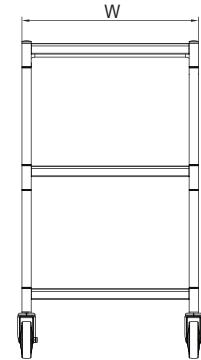

Model : TBUS-

≡ FEATURES & BENEFITS ≡

- All 304 stainless steel (except E-series)
- 1 1/2" ledge on the shelves
- Entire cart is packed in one box
- 4" rubber casters
- Economic models available (430 S/S)

TOP VIEW

SIDE VIEW

FRONT VIEW

(unit : inch)

Model*	Ga.	Overall Size (in.)			Dimension (in.)						Net Weight † (lbs.)
		L	D	H	A	B	C	D	E	F	
TBUS-1524	18	24	15	33 1/2	24	15	25	16	28 1/2	29	32
TBUS-1524E	18	24	15	33 1/2	24	15	25	16	28 1/2	29	32
TBUS-1828	18	28	18	33 1/2	28	18	28 7/8	18 7/8	32 1/2	29	37
TBUS-1828E	18	28	18	33 1/2	28	18	28 7/8	18 7/8	32 1/2	29	37
TBUS-2133	18	33	21	33 1/2	33	21	33 7/8	18 7/8	37 1/2	29	47