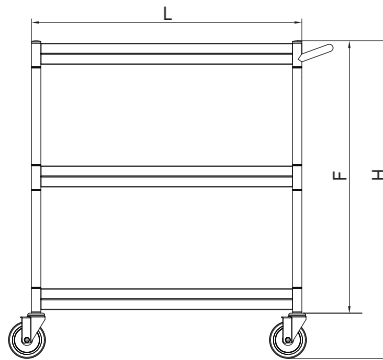

Model : TBUS-

≡ FEATURES & BENEFITS ≡

- All 304 stainless steel (except E-series)
- 1 1/2" ledge on the shelves
- Entire cart is packed in one box
- 4" rubber casters
- Economic models available (430 S/S)

TOP VIEW

SIDE VIEW

FRONT VIEW

(unit : inch)

Model*	Ga.	Overall Size (in.)			Dimension (in.)						Net Weight † (lbs.)
		L	D	H	A	B	C	D	E	F	
TBUS-1524	18	24	15	33 1/2	24	15	25	16	28 1/2	29	32
TBUS-1524E	18	24	15	33 1/2	24	15	25	16	28 1/2	29	32
TBUS-1828	18	28	18	33 1/2	28	18	28 7/8	18 7/8	32 1/2	29	37
TBUS-1828E	18	28	18	33 1/2	28	18	28 7/8	18 7/8	32 1/2	29	37
TBUS-2133	18	33	21	33 1/2	33	21	33 7/8	18 7/8	37 1/2	29	47