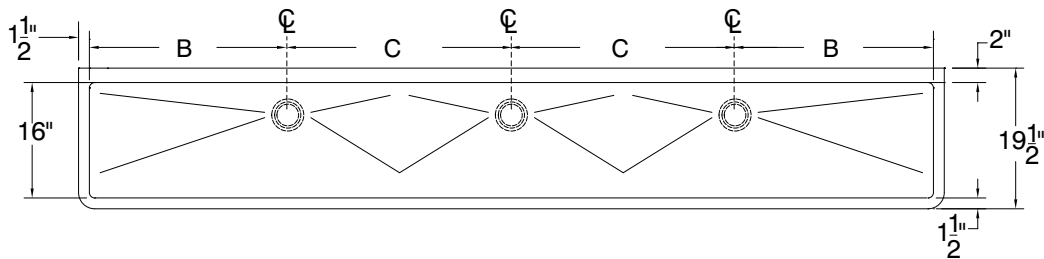

# Of Stations	L	16 Gauge Sinks	Wt.	14 Gauge Sinks	Wt.	A	# Of Drains	# Of Faucets	Cu.
STANDARD - 8" DEPTH									
2	40"	FC-WM-40EF	65	FS-WM-40EF	68	37"	1	2	15
2	48"	FC-WM-48EF	75	FS-WM-48EF	78	45"	1	2	16
3	60"	FC-WM-60EF	84	FS-WM-60EF	87	57"	1	3	22
3	72"	FC-WM-72EF	110	FS-WM-72EF	113	69"	1	3	23
4	80"	FC-WM-80EF	120	FS-WM-80EF	123	77"	1	4	28
4	96"	FC-WM-96EF	130	FS-WM-96EF	133	93"	1	4	30
5	100"	FC-WM-100EF	125	FS-WM-100EF	128	97"	2	5	35
6	120"	FC-WM-120EF	150	FS-WM-120EF	153	117"	3	6	42
A.D.A. COMPLIANT- 5" DEPTH									
2	40"	FC-WM-40-EFADA	62	FS-WM-40-EFADA	65	37"	1	2	15
2	48"	FC-WM-48-EFADA	72	FS-WM-48-EFADA	75	45"	1	2	16
3	60"	FC-WM-60-EFADA	81	FS-WM-60-EFADA	84	57"	1	3	22
3	72"	FC-WM-72-EFADA	100	FS-WM-72-EFADA	103	69"	1	3	23
4	80"	FC-WM-80-EFADA	100	FS-WM-80-EFADA	103	77"	1	4	28
4	80"	FC-WM-96-EFADA	110	FS-WM-96-EFADA	113	93"	1	4	30
5	100"	FC-WM-100-EFADA	121	FS-WM-100-EFADA	124	97"	2	5	35
6	120"	FC-WM-120-EFADA	146	FS-WM-120-EFADA	149	117"	3	6	42

PLUMBING ROUGH-INS

TOL ± .500"

FITTINGS SUPPLIED AS SHOWN

ALL DIMENSIONS ARE TYPICAL

STAINLESS STEEL MULTI-STATION WALL MOUNTED SINKS ELECTRONIC OPERATED