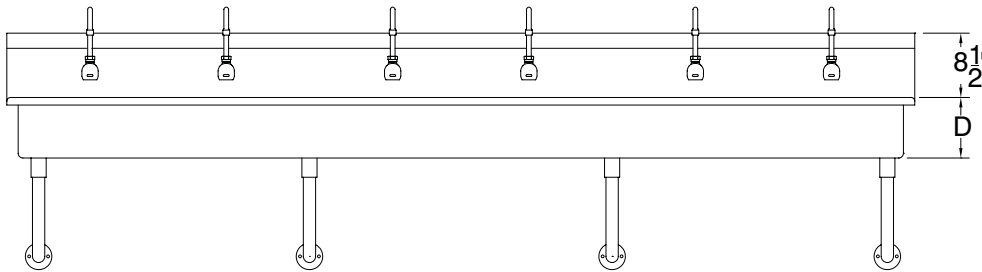

FITTINGS SUPPLIED AS SHOWN

ALL DIMENSIONS ARE TYPICAL

STAINLESS STEEL MULTI-STATION WALL MOUNTED SINKS ELECTRONIC OPERATED

**SEE PAGE 3
FOR
PLUMBING
ROUGH-INS**

PLUMBING ROUGH-INS

TOL ± .500"

FITTINGS SUPPLIED AS SHOWN

ALL DIMENSIONS ARE TYPICAL

STAINLESS STEEL MULTI-STATION WALL MOUNTED SINKS ELECTRONIC OPERATED