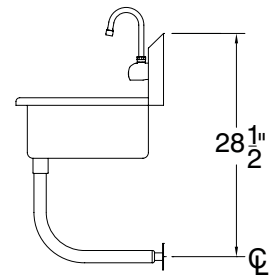

MECHANICAL:

- Single faucet hole punch at each station.

STANDARD - 8" BOWL DEPTH			
# Of Stations	16 Gauge Sinks	14 Gauge Sinks	# Of Spouts
2	FC-WM-40EF	FS-WM-40EF	2 Spouts
2	FC-WM-48EF	FS-WM-48EF	2 Spouts
3	FC-WM-60EF	FS-WM-60EF	3 Spouts
3	FC-WM-72EF	FS-WM-72EF	3 Spouts
4	FC-WM-80EF	FS-WM-80EF	4 Spouts
4	FC-WM-96EF	FS-WM-96EF	4 Spouts
5	FC-WM-100EF	FS-WM-100EF	5 Spouts
6	FC-WM-120EF	FS-WM-120EF	6 Spouts

A.D.A. COMPLIANT - 5" BOWL DEPTH			
# Of Stations	16 Gauge Sinks	14 Gauge Sinks	# Of Spouts
2	FC-WM-40-EFADA	FS-WM-40-EFADA	2 Spouts
2	FC-WM-48-EFADA	FS-WM-48-EFADA	2 Spouts
3	FC-WM-60-EFADA	FS-WM-60-EFADA	3 Spouts
3	FC-WM-72-EFADA	FS-WM-72-EFADA	3 Spouts
4	FC-WM-80-EFADA	FS-WM-80-EFADA	4 Spouts
4	FC-WM-96-EFADA	FS-WM-96-EFADA	4 Spouts
5	FC-WM-100-EFADA	FS-WM-100-EFADA	5 Spouts
6	FC-WM-120-EFADA	FS-WM-120-EFADA	6 Spouts

# Of Stations	L	16 Gauge Sinks	Wt.	14 Gauge Sinks	Wt.	A	# Of Drains	# Of Faucets	Cu.
STANDARD - 8" DEPTH									
2	40"	FC-WM-40EF	65	FS-WM-40EF	68	37"	1	2	15
2	48"	FC-WM-48EF	75	FS-WM-48EF	78	45"	1	2	16
3	60"	FC-WM-60EF	84	FS-WM-60EF	87	57"	1	3	22
3	72"	FC-WM-72EF	110	FS-WM-72EF	113	69"	1	3	23
4	80"	FC-WM-80EF	120	FS-WM-80EF	123	77"	1	4	28
4	96"	FC-WM-96EF	130	FS-WM-96EF	133	93"	1	4	30
5	100"	FC-WM-100EF	125	FS-WM-100EF	128	97"	2	5	35
6	120"	FC-WM-120EF	150	FS-WM-120EF	153	117"	3	6	42
A.D.A. COMPLIANT- 5" DEPTH									
2	40"	FC-WM-40-EFADA	62	FS-WM-40-EFADA	65	37"	1	2	15
2	48"	FC-WM-48-EFADA	72	FS-WM-48-EFADA	75	45"	1	2	16
3	60"	FC-WM-60-EFADA	81	FS-WM-60-EFADA	84	57"	1	3	22
3	72"	FC-WM-72-EFADA	100	FS-WM-72-EFADA	103	69"	1	3	23
4	80"	FC-WM-80-EFADA	100	FS-WM-80-EFADA	103	77"	1	4	28
4	80"	FC-WM-96-EFADA	110	FS-WM-96-EFADA	113	93"	1	4	30
5	100"	FC-WM-100-EFADA	121	FS-WM-100-EFADA	124	97"	2	5	35
6	120"	FC-WM-120-EFADA	146	FS-WM-120-EFADA	149	117"	3	6	42

PLUMBING ROUGH-INS

TOL ± .500"

FITTINGS SUPPLIED AS SHOWN

ALL DIMENSIONS ARE TYPICAL

STAINLESS STEEL MULTI-STATION WALL MOUNTED SINKS ELECTRONIC OPERATED