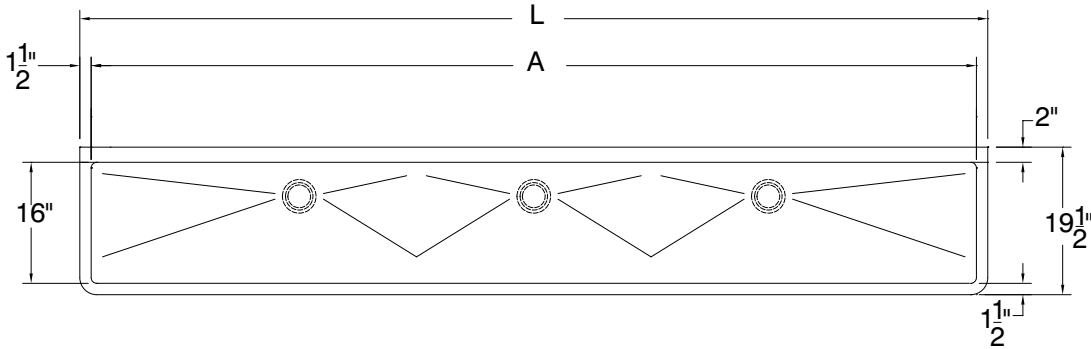

DETAILS and SPECIFICATIONS

TOL ± .500"

FITTINGS SUPPLIED AS SHOWN

ALL DIMENSIONS ARE TYPICAL

STAINLESS STEEL MULTI-STATION WALL MOUNTED SINKS ELECTRONIC OPERATED

**SEE PAGE 3
FOR
PLUMBING
ROUGH-INS**