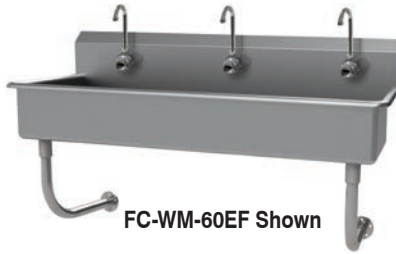

STAINLESS STEEL

14 & 16 GAUGE MULTI-STATION WALL MOUNTED SINKS ELECTRONIC OPERATED

FC-WM-40EF Shown

FC-WM-60EF Shown

FC-WM-100 Shown

FC-WM-80-ADA-F Shown

Item #: _____ Qty #: _____
 Model #: _____
 Project #: _____

Includes
K-175 Hands-Free Faucet

FEATURES:

- 8 1/2" high backsplash.
- Standard Series:** 8" sink bowl depth.
- A.D.A. Series:** 5" sink bowl depth.
- Stainless steel "Z" brackets.
- 3 1/2" **K-6** rear basket drains.
- Tubular stainless steel support brackets that allow full clearance underneath.
- Electronic Operated:** Includes **K-175** Electronic Faucets.

CONSTRUCTION:

- All TIG welded.
- Welded areas blended to match adjacent surfaces and to a satin finish.

MATERIAL:

- All 14 or 16 gauge type "304" stainless steel.
- 1 5/8" tubular "304" stainless steel supports.

MECHANICAL:

- Single faucet hole punch at each station.

STANDARD - 8" BOWL DEPTH			
# Of Stations	16 Gauge Sinks	14 Gauge Sinks	# Of Spouts
2	FC-WM-40EF	FS-WM-40EF	2 Spouts
2	FC-WM-48EF	FS-WM-48EF	2 Spouts
3	FC-WM-60EF	FS-WM-60EF	3 Spouts
3	FC-WM-72EF	FS-WM-72EF	3 Spouts
4	FC-WM-80EF	FS-WM-80EF	4 Spouts
4	FC-WM-96EF	FS-WM-96EF	4 Spouts
5	FC-WM-100EF	FS-WM-100EF	5 Spouts
6	FC-WM-120EF	FS-WM-120EF	6 Spouts