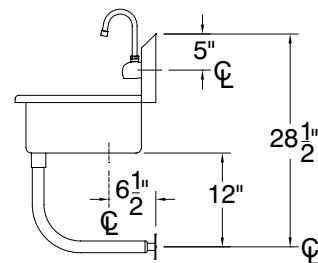

# Of Stations	L	16 Gauge Sinks	Wt.	14 Gauge Sinks	Wt.	A	# Of Drains	# Of Faucets	Cu.
STANDARD - 8" DEPTH									
2	40"	FC-WM-40EF	65	FS-WM-40EF	68	37"	1	2	15
2	48"	FC-WM-48EF	75	FS-WM-48EF	78	45"	1	2	16
3	60"	FC-WM-60EF	84	FS-WM-60EF	87	57"	1	3	22
3	72"	FC-WM-72EF	110	FS-WM-72EF	113	69"	1	3	23
4	80"	FC-WM-80EF	120	FS-WM-80EF	123	77"	1	4	28
4	96"	FC-WM-96EF	130	FS-WM-96EF	133	93"	1	4	30
5	100"	FC-WM-100EF	125	FS-WM-100EF	128	97"	2	5	35
6	120"	FC-WM-120EF	150	FS-WM-120EF	153	117"	3	6	42
A.D.A. COMPLIANT- 5" DEPTH									
2	40"	FC-WM-40-EFADA	62	FS-WM-40-EFADA	65	37"	1	2	15
2	48"	FC-WM-48-EFADA	72	FS-WM-48-EFADA	75	45"	1	2	16
3	60"	FC-WM-60-EFADA	81	FS-WM-60-EFADA	84	57"	1	3	22
3	72"	FC-WM-72-EFADA	100	FS-WM-72-EFADA	103	69"	1	3	23
4	80"	FC-WM-80-EFADA	100	FS-WM-80-EFADA	103	77"	1	4	28
4	80"	FC-WM-96-EFADA	110	FS-WM-96-EFADA	113	93"	1	4	30
5	100"	FC-WM-100-EFADA	121	FS-WM-100-EFADA	124	97"	2	5	35
6	120"	FC-WM-120-EFADA	146	FS-WM-120-EFADA	149	117"	3	6	42

PLUMBING ROUGH-INS

TOL ± .500"

FITTINGS SUPPLIED AS SHOWN

ALL DIMENSIONS ARE TYPICAL

STAINLESS STEEL MULTI-STATION WALL MOUNTED SINKS ELECTRONIC OPERATED