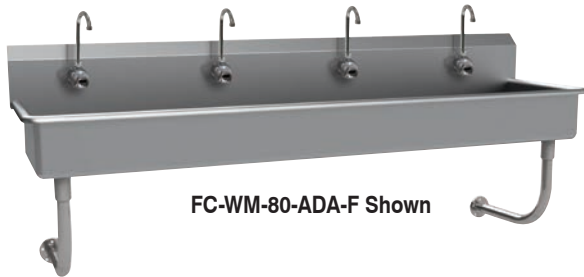

STAINLESS STEEL

14 & 16 GAUGE MULTI-STATION WALL MOUNTED SINKS ELECTRONIC OPERATED

FC-WM-40EF Shown

FC-WM-60EF Shown

FC-WM-100 Shown

FC-WM-80-ADA-F Shown

Item #: _____ Qty #: _____
 Model #: _____
 Project #: _____

Includes
K-175 Hands-Free Faucet

FEATURES:

- 8 1/2" high backsplash.
- Standard Series:** 8" sink bowl depth.
- A.D.A. Series:** 5" sink bowl depth.
- Stainless steel "Z" brackets.
- 3 1/2" **K-6** rear basket drains.
- Tubular stainless steel support brackets that allow full clearance underneath.
- Electronic Operated:** Includes **K-175** Electronic Faucets.

CONSTRUCTION:

- All TIG welded.
- Welded areas blended to match adjacent surfaces and to a satin finish.

MATERIAL:

- All 14 or 16 gauge type "304" stainless steel.
- 1 5/8" tubular "304" stainless steel supports.

MECHANICAL:

- Single faucet hole punch at each station.

STANDARD - 8" BOWL DEPTH			
# Of Stations	16 Gauge Sinks	14 Gauge Sinks	# Of Spouts
2	FC-WM-40EF	FS-WM-40EF	2 Spouts
2	FC-WM-48EF	FS-WM-48EF	2 Spouts
3	FC-WM-60EF	FS-WM-60EF	3 Spouts
3	FC-WM-72EF	FS-WM-72EF	3 Spouts
4	FC-WM-80EF	FS-WM-80EF	4 Spouts
4	FC-WM-96EF	FS-WM-96EF	4 Spouts
5	FC-WM-100EF	FS-WM-100EF	5 Spouts
6	FC-WM-120EF	FS-WM-120EF	6 Spouts