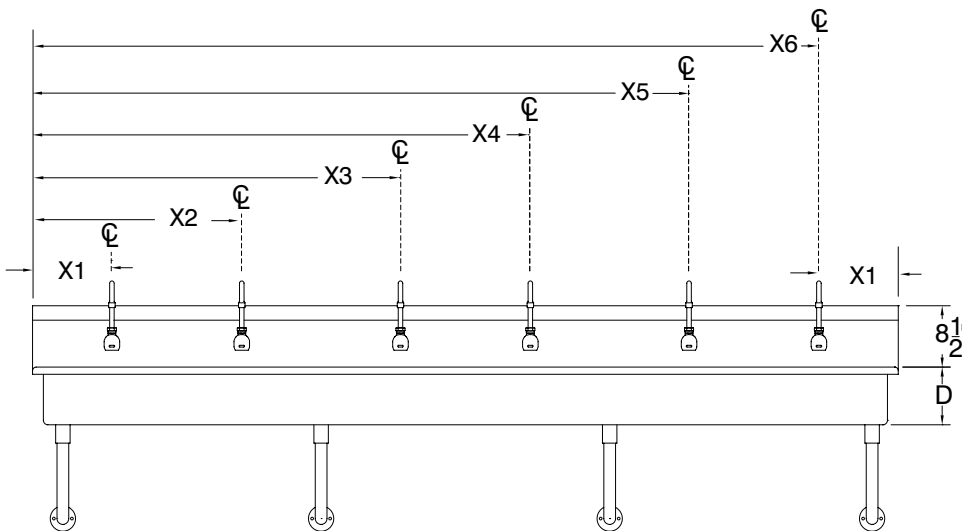

# Of Stations	L	16 Gauge Sinks	Wt.	14 Gauge Sinks	Wt.	A	# Of Drains	# Of Faucets	Cu.
STANDARD - 8" DEPTH									
2	40"	FC-WM-40EF	65	FS-WM-40EF	68	37"	1	2	15
2	48"	FC-WM-48EF	75	FS-WM-48EF	78	45"	1	2	16
3	60"	FC-WM-60EF	84	FS-WM-60EF	87	57"	1	3	22
3	72"	FC-WM-72EF	110	FS-WM-72EF	113	69"	1	3	23
4	80"	FC-WM-80EF	120	FS-WM-80EF	123	77"	1	4	28
4	96"	FC-WM-96EF	130	FS-WM-96EF	133	93"	1	4	30
5	100"	FC-WM-100EF	125	FS-WM-100EF	128	97"	2	5	35
6	120"	FC-WM-120EF	150	FS-WM-120EF	153	117"	3	6	42
A.D.A. COMPLIANT- 5" DEPTH									
2	40"	FC-WM-40-EFADA	62	FS-WM-40-EFADA	65	37"	1	2	15
2	48"	FC-WM-48-EFADA	72	FS-WM-48-EFADA	75	45"	1	2	16
3	60"	FC-WM-60-EFADA	81	FS-WM-60-EFADA	84	57"	1	3	22
3	72"	FC-WM-72-EFADA	100	FS-WM-72-EFADA	103	69"	1	3	23
4	80"	FC-WM-80-EFADA	100	FS-WM-80-EFADA	103	77"	1	4	28
4	80"	FC-WM-96-EFADA	110	FS-WM-96-EFADA	113	93"	1	4	30
5	100"	FC-WM-100-EFADA	121	FS-WM-100-EFADA	124	97"	2	5	35
6	120"	FC-WM-120-EFADA	146	FS-WM-120-EFADA	149	117"	3	6	42

PLUMBING ROUGH-INS

TOL ± .500"

FITTINGS SUPPLIED AS SHOWN

ALL DIMENSIONS ARE TYPICAL

STAINLESS STEEL MULTI-STATION WALL MOUNTED SINKS ELECTRONIC OPERATED