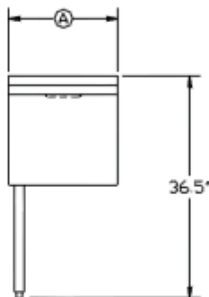

Model: _____ Item #: _____ Date: _____
 Project: _____ Qty: _____ Approved By: _____

Royal Series Trash Stations

Royal Series Underbar

KR24-T12 Shown

STANDARD FEATURES

Front Apron 20 gauge stainless steel clad over
20 gauge galvanized steel

Back Splash 20 gauge stainless steel

Sides 20 gauge stainless steel

Door 20 gauge stainless steel

- Stainless steel side splashes
- Front door lifts up for easy trash container removal
- Coved corner easy clean design
- Fits standard Slim Jim® (up to 30" high, trash receptacle not included)

Top View

Front View

Side View

Model Numbers	Overall Length Ⓐ	Loca- tion of Legs	Depth	Weight (lbs.)
KR24-T12	12"	N/A	24"	39
KR24-T14L	14"	Left	24"	45
KR24-T14R	14"	Right	24"	45
KR24-T14	14"	N/A	24"	45

NOTE: KR24-T12 & KR24-T14 Trash units must be mounted between two pieces of equipment unless attached to modular die wall