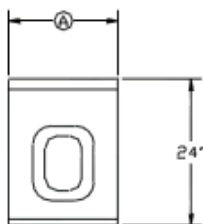

Model: _____ Item #: _____ Date: _____
 Project: _____ Qty: _____ Approved By: _____

Royal Series Trash Stations

Royal Series Underbar

KR24-T12 Shown

STANDARD FEATURES

Front Apron 20 gauge stainless steel clad over
20 gauge galvanized steel

Back Splash 20 gauge stainless steel

Sides 20 gauge stainless steel

Door 20 gauge stainless steel

- Stainless steel side splashes
- Front door lifts up for easy trash container removal
- Coved corner easy clean design
- Fits standard Slim Jim® (up to 30" high, trash receptacle not included)

Top View

Front View

Side View

Model Numbers	Overall Length Ⓐ	Loca- tion of Legs	Depth	Weight (lbs.)
KR24-T12	12"	N/A	24"	39
KR24-T14L	14"	Left	24"	45
KR24-T14R	14"	Right	24"	45
KR24-T14	14"	N/A	24"	45

NOTE: KR24-T12 & KR24-T14 Trash units must be mounted between two pieces of equipment unless attached to modular die wall