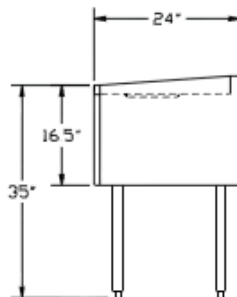

Back Splash 20 gauge stainless steel

Sides 20 gauge stainless steel

Door 20 gauge stainless steel

- Stainless steel side splashes
- Front door lifts up for easy trash container removal
- Coved corner easy clean design
- Fits standard Slim Jim® (up to 30" high, trash receptacle not included)

Top View

Front View

Side View

Model Numbers	Overall Length Ⓐ	Loca- tion of Legs	Depth	Weight (lbs.)
KR24-T12	12"	N/A	24"	39
KR24-T14L	14"	Left	24"	45
KR24-T14R	14"	Right	24"	45
KR24-T14	14"	N/A	24"	45

NOTE: KR24-T12 & KR24-T14 Trash units must be mounted between two pieces of equipment unless attached to modular die wall