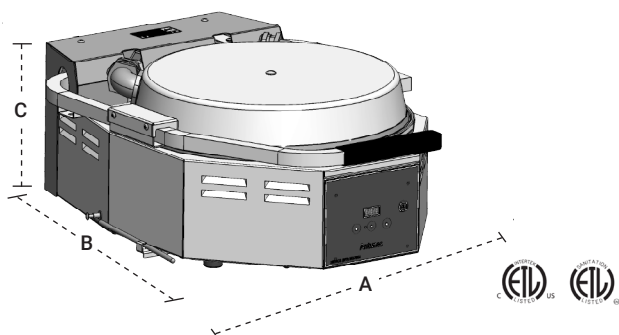

Tortilla Warmer | TW-100

Features:

- Plated nonstick platens heat tortillas perfectly every time
- Digital variable platen temperature set point control to a maximum of 400F (205C)
- Quicker, easier cleaning with side support rod that locks top platen in place
- Large 15-inch diameter cooking surface to handle all sizes of tortillas

TW-100

Electrical Ratings

Dimensions

Model & Mfg. No.	Capacity	Approvals	Plug	Volts	Watts	Amps	Hz.	Width (A)	Depth (B)	Height (C)	Height Open (D)	Shipping Weight
TW-100 9800210	Three 6" (152 mm) wide tortillas, up to one 12" (305 mm) wide tortilla		NEMA 6-15P	208-240	1800	7.5	50/60	18" (457 mm)	24" (610 mm)	8 1/2" (216 mm)	28" (711 mm)	63 lbs. (28.58 kg)

Dimensions are for item without shipping box. Shipping weight includes item and shipping box.