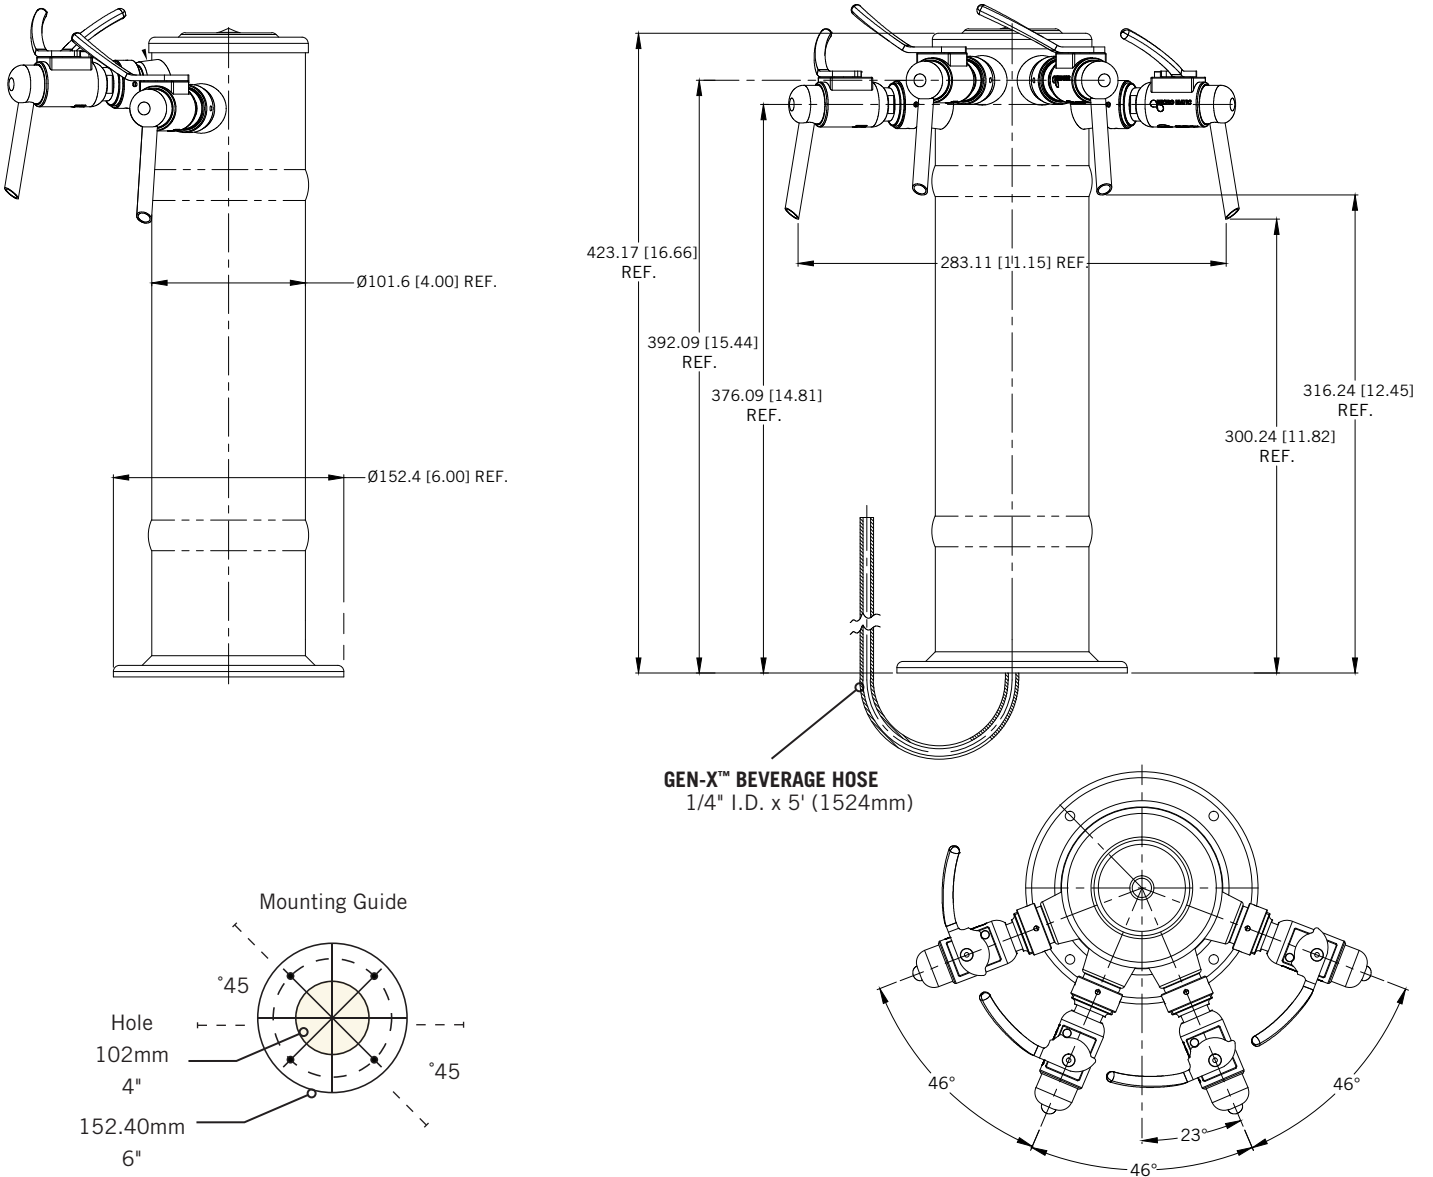

Part No.	Faucets	Finish	Dispense System	Shipping Weight
DS-144-PSS-W	4	Polished S/S	Air Cooled	10 kg 23 lbs

Dimensions

MICRO MATIC
Toll-Free: 1-866-327-4159
www.micromatic.com

West
19791 Bahama St.
Northridge, CA 91324
Tel. (818) 701-9765
Fax. (818) 701-9844

Central
10726 North Second St.
Machesney Park, IL 61115
Tel. (815) 968-7557
Fax. (815) 968-0363

Southeast
2386 Simon Ct.
Brooksville, FL 34604
Tel. (352) 799-6331
Fax. (352) 796-2429

Northeast
4601 Saucon Creek Rd.
Center Valley, PA 18034
Tel. (610) 625-4464
Fax. (610) 625-4466