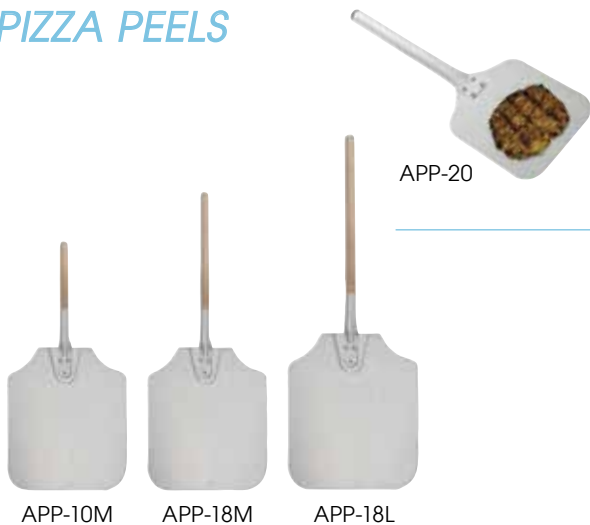

## PIZZA PEELS

### ALUMINUM PIZZA/BURGER PEEL

- ◆ 14 gauge, 1.6mm thick
- ◆ 11"L handle

ITEM	DESCRIPTION	O.L.	UOM	CASE
APP-20	6-3/4" x 9" Blade	20"	Each	12/48