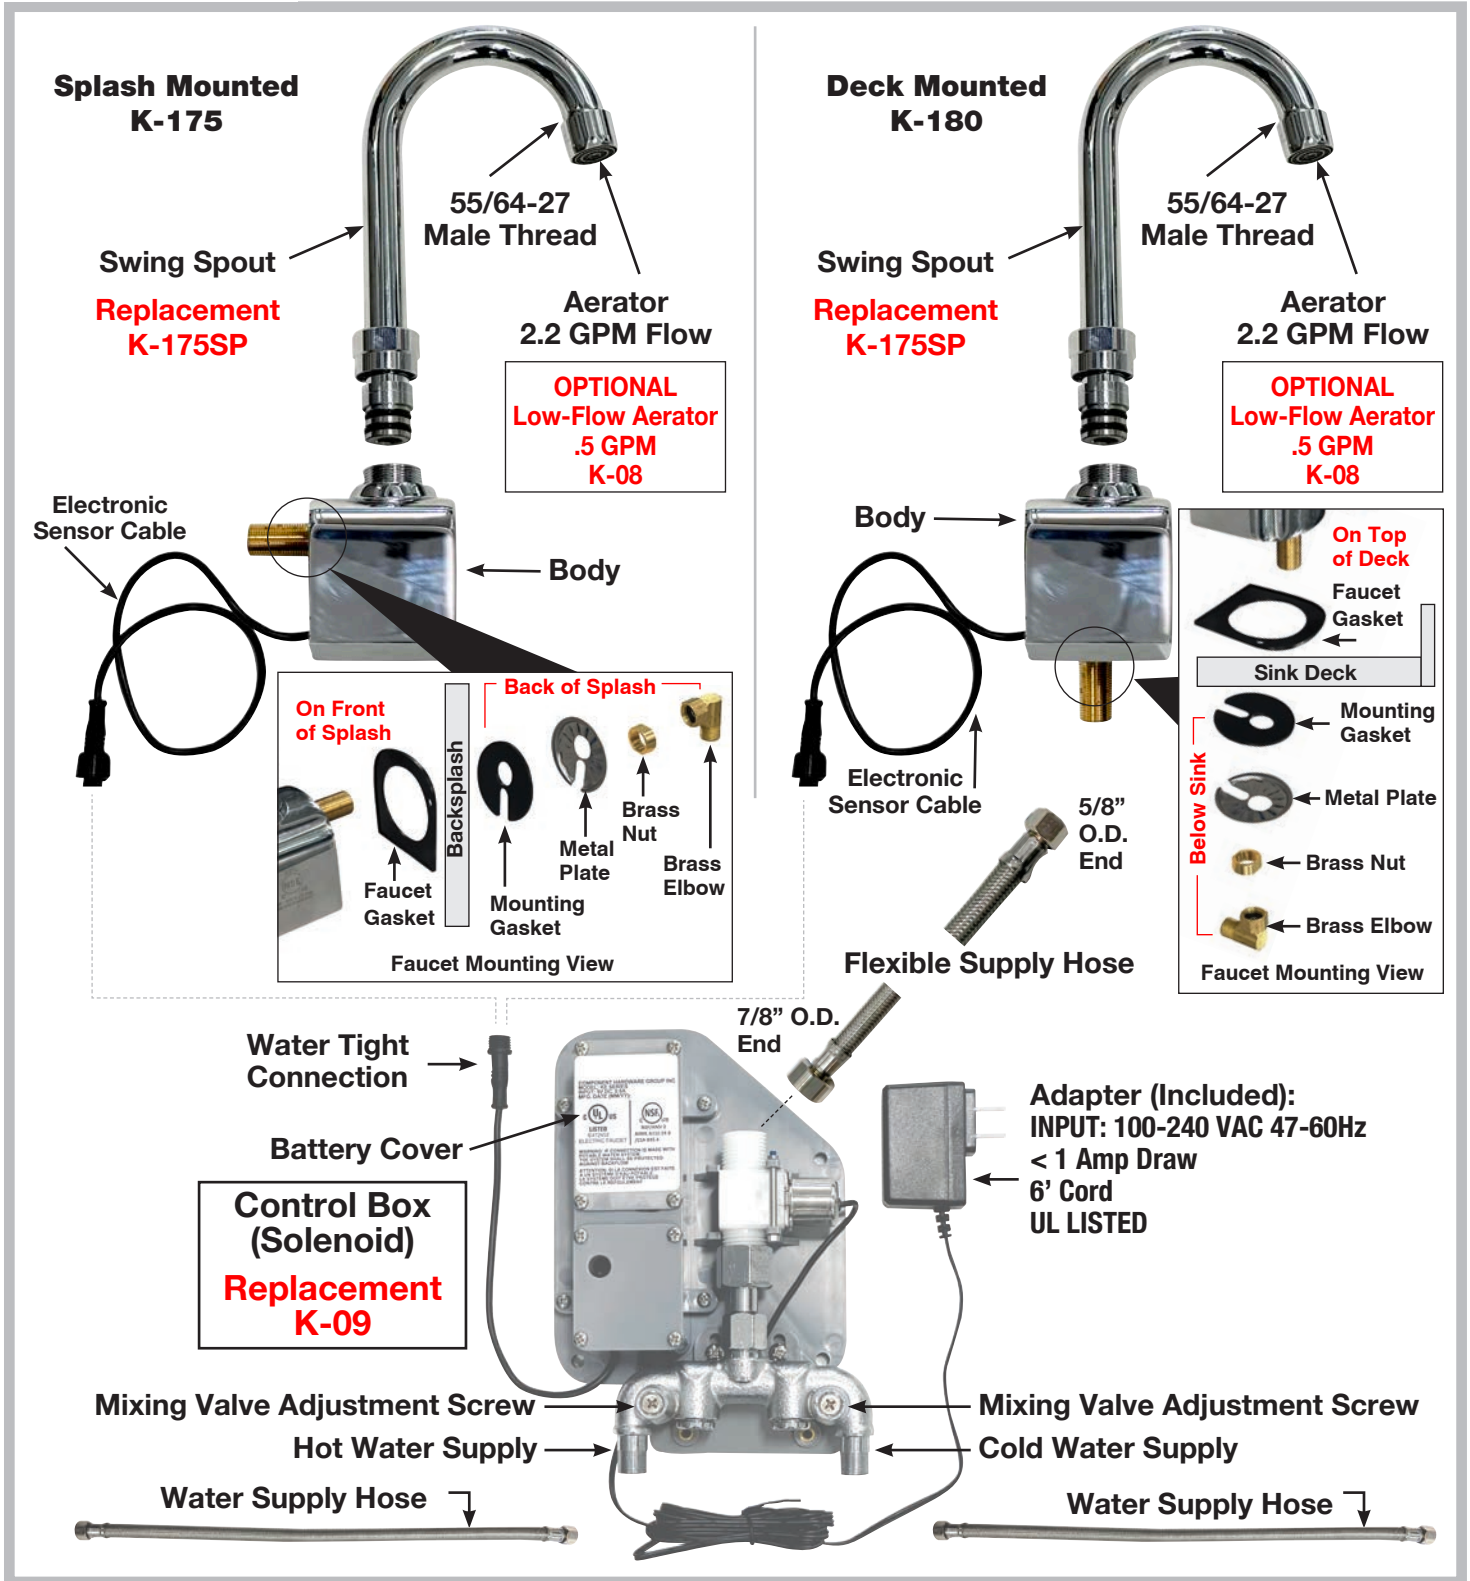

FAUCET PARTS - EXPLODED VIEW

For Models: K-175 (Splash Mt.), K-180 (Deck Mt.)

Conforms To NSF 61/9 Lead Free Requirements

WARNING: Faucets on this page may expose you to chemicals, including lead, that are known to the State of California to cause cancer or birth defects or other reproductive harm. For more info., visit www.p65warnings.ca.gov.