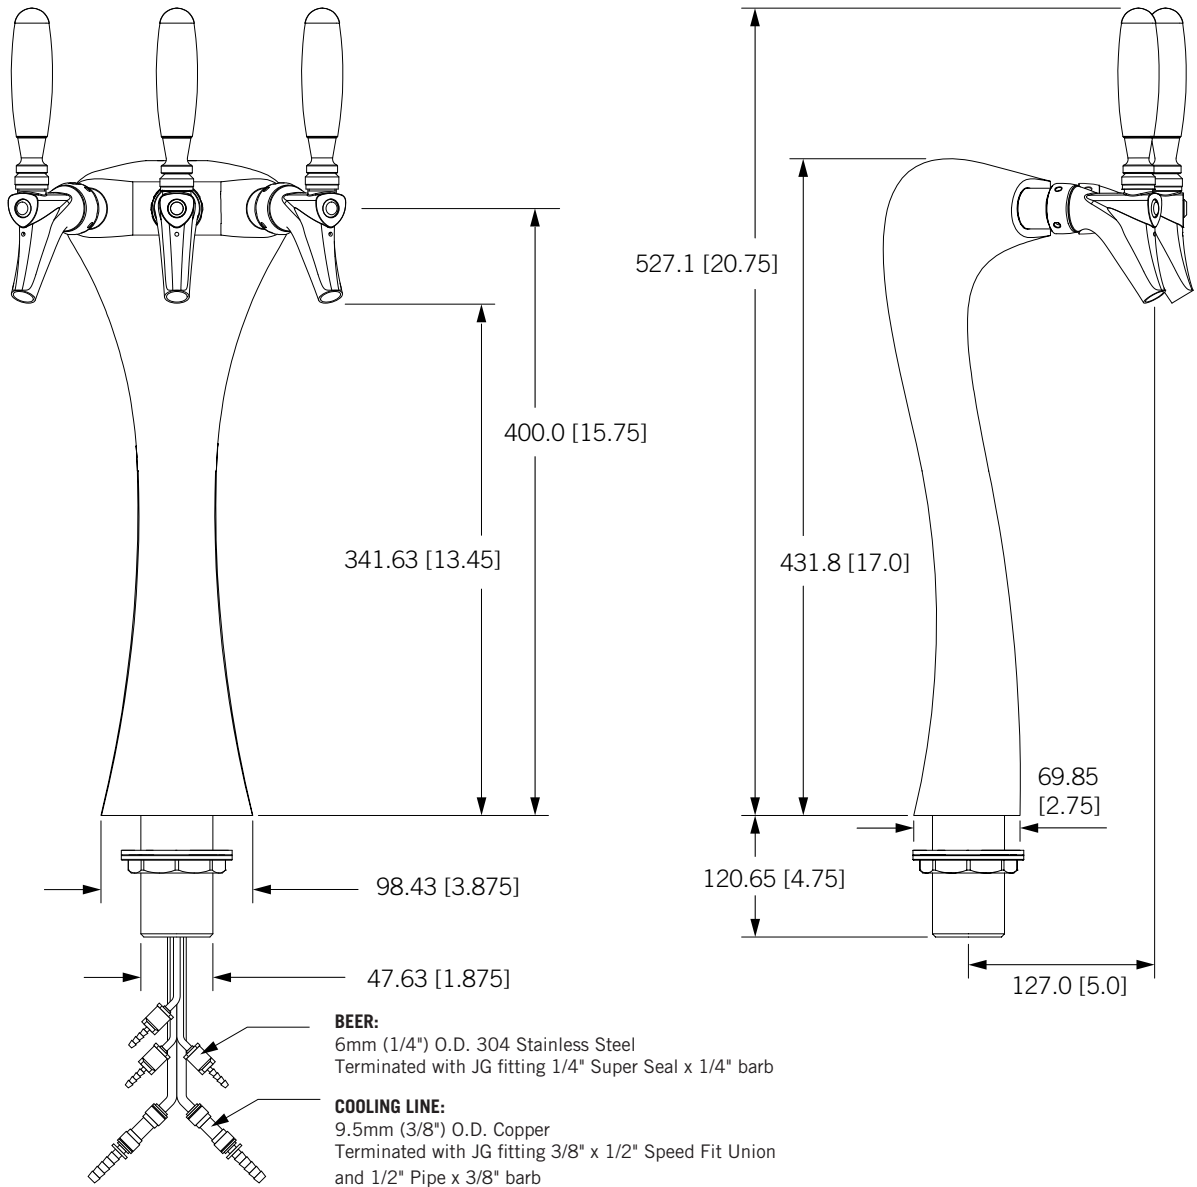

DRAFT TOWER

ANACONDA - 3 FAUCET

- Elegant curves and flowing lines rise from the bar top.
- All stainless steel product contact.
- Available in either glycol cooled or air cooled.

A-G5-3-C-A

Chrome (Air Cooled)

A-G5-3-C-G

Chrome (Glycol Cooled)

Medallion Version Available: **A-G5-3-C-G-M***

Faucet knobs not included.

Part No.	Faucets	Finish	Dispense System	Shipping Weight
<input type="checkbox"/> A-G5-3-C-A	3	Chrome	Air Cooled	TBD
<input type="checkbox"/> A-G5-3-C-G	3	Chrome	Glycol Cooled	TBD

Medallion Version Available: A-G5-3-C-G-M*

Dimensions

 **MICRO MATIC**
Toll-Free: 1-866-327-4159
www.micromatic.com

West
19791 Bahama St.
Northridge, CA 91324
Tel. (818) 701-9765
Fax. (818) 701-9844

Central
10726 North Second St.
Machesney Park, IL 61115
Tel. (815) 968-7557
Fax. (815) 968-0363