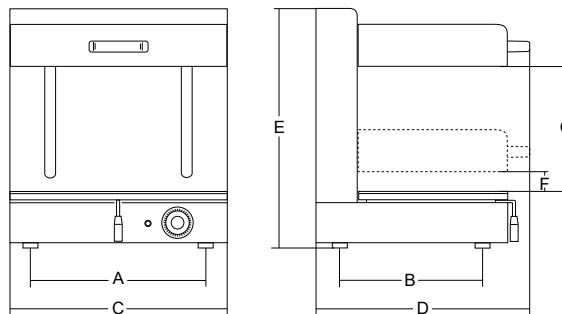

# SALAMANDRA PRO 1/1

*Salamander*

- Stainless steel body
- Height on the heating structure can be adjusted.
- Easy to remove crumb pan
- Galvanized steel grill
- Shock-proof coated heating elements
- Vent outlets
- Electronic symosthats

Wall mounted support, optional

Optionals

- Wall mounted support

	Power	Power source +/- 10%	Heating areas	Cooking area	A	B	C	D	E	F	G	Net weight	Shipping	Gross weight
	watt		nr.	inch.	inch.	inch.	inch.	inch.	inch.	inch.	inch.	lbs.	inch.	lbs.
<b>Salamandra Pro 1/1</b>	3400	220V, 60Hz	2	23 1/32" x 13 25/32"	20 5/64"	15 3/4"	23 5/8"	21 29/64"	20 5/64"	1 3/16"	9 29/64"	124	29 17/32" x 24 51/64" x 24 51/64"	146