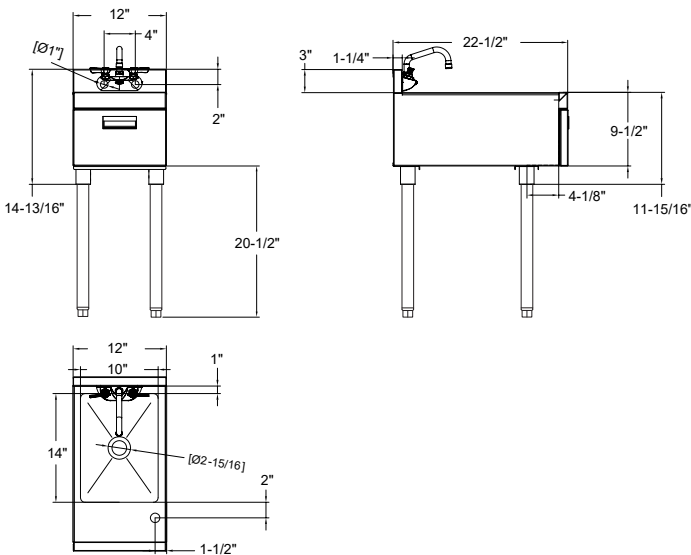

Sink with Soap & Towel Dispenser

Silver Series Underbar

18-12DST

18-18ST

Standard Features

- Front door swings down to load towels
- Durable stainless steel construction
- 22-1/2" front to back depth
- 10"D x 14"W x 9.5"H bowl size
- 3" H backsplash
- 1-5/8" tubular legs with gray plastic bullet feet
- 1-1/2" drain
- 4" center wall mount faucet included with quarter turn ceramic valves
- Pre-drilled rivnuts for easy attachment in the field

Specifications

Material	▪ 20 gauge 304 stainless steel body
Depth	▪ 22-1/2" front to back
Backsplash	▪ 3" high backsplash
Legs	▪ 20-1/2" tubular (1-5/8" diameter) 16 gauge stainless steel with grey plastic bullet foot
Faucet	▪ 10-406L: 4" center wall mount faucet with 6" spout
Drains	▪ 1-1/2" drain
Plumbing	▪ 4" on center 1" holes for wall mounted faucets

Model	Description	Width (A)
18-12DST	12" Sink with Soap & Towel Dispenser	12"
18-18ST	Silver Series 18" Sink with Soap & Towel Dispenser	18"

18-12DST

18-18ST