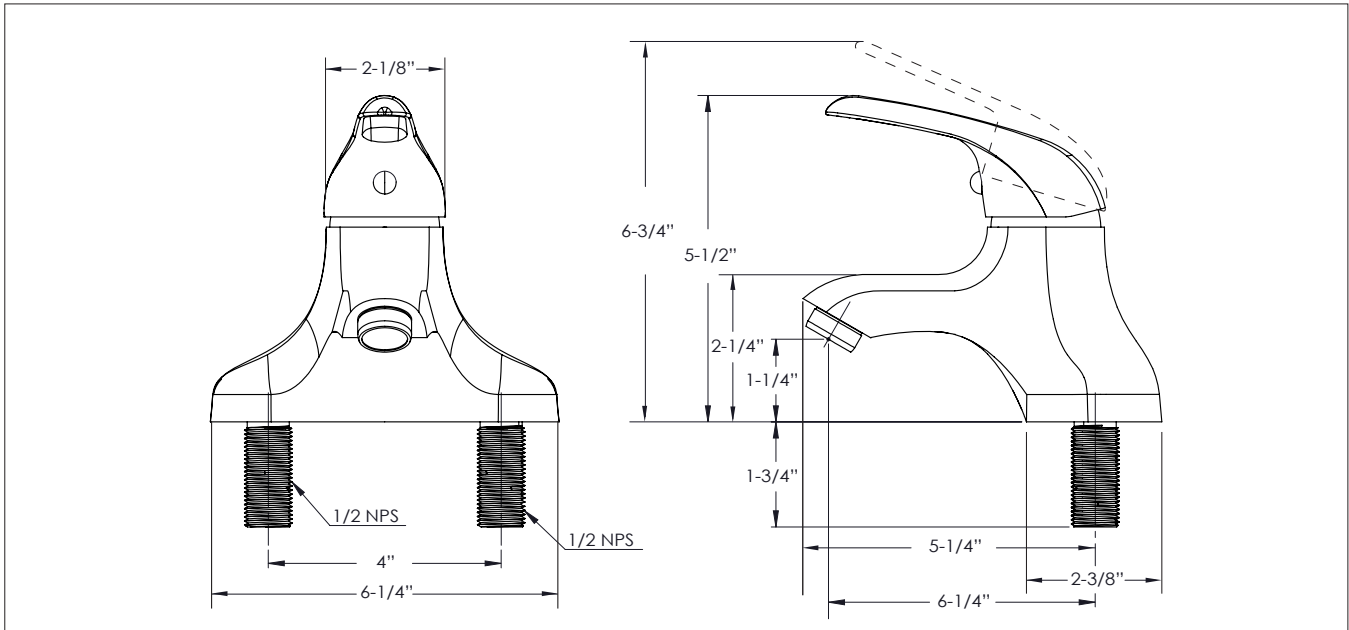

PRODUCT COMPLIANCE

- NSF-61 & NSF/ANSI 372
- ASME A112.18.1-2011/CSA B125.1-11 & NSF/ANSI 372
- Massachusetts Approved
- Meets ANSI A117.1 (ADA)