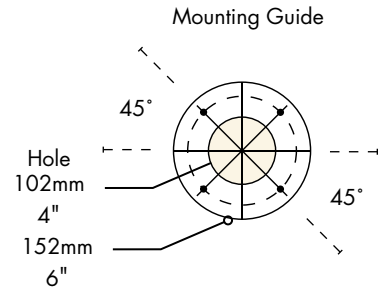

Specifications

Micro Matic reserves the right to change specifications without notice. **AUTOQUOTES**

Part No.	Faucets	Finish	Dispense System	Shipping Weight	Box Dimensions
☐ METRO-T-6PSSKR*	6	Polished S/S	Kool-Rite (Glycol)	21 kg 46 lbs	1143mm L x 927mm W x 406mm H 45"L x 36 1/2"W x 16"L
☐ METRO-T-6PVDKR*	6	PVD Brass	Kool-Rite (Glycol)	21 kg 46 lbs	1143mm L x 927mm W x 406mm H 45"L x 36 1/2"W x 16"L

Certified

Dimensions

Copyright ©2012 Micro Matic USA, Inc. All Rights Reserved. 00016D0312

www.micromatic.com

Toll Free: 1-(866) 327-4159

West	Central	Southeast	Northeast
19791 Bahama Street Northridge, CA 91324 Tel. (818) 701-9765 Fax. (818) 701-9844	10726 North Second Street Machesney Park, IL 61115 Tel. (815) 968-7557 Fax. (815) 968-0363	2364 Simon Court Brooksville, FL 34604 Tel. (352) 799-6331 Fax. (352) 796-2429	4601 Saucon Creek Road Center Valley, PA 18034 Tel. (610) 625-4464 Fax. (610) 625-4466