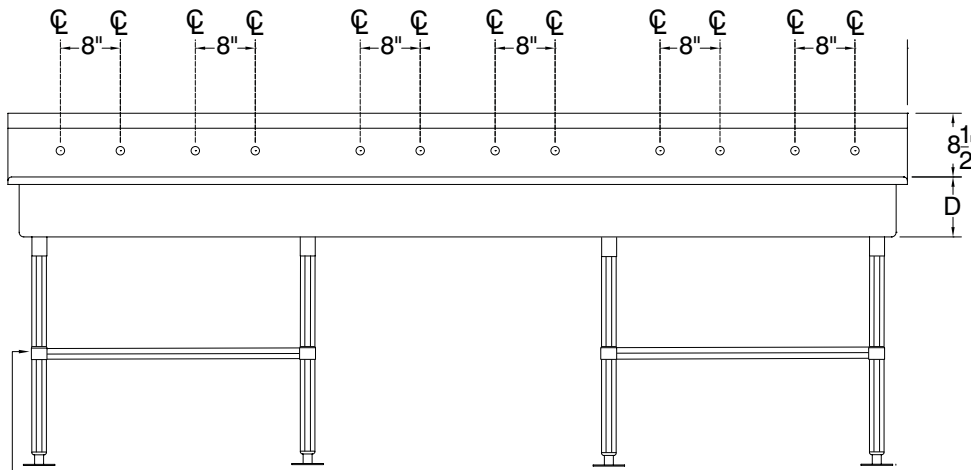

FITTINGS SUPPLIED AS SHOWN

ALL DIMENSIONS ARE TYPICAL

STAINLESS STEEL MULTI-STATION SINKS WITH TUBULAR LEGS & CROSS BRACING WITH/WITHOUT MANUAL FAUCETS

**SEE PAGE 3
FOR
PLUMBING
ROUGH-INS**

Stainless Steel Rear & Sides

PLUMBING ROUGH-INS

TOL ± .500"

FITTINGS SUPPLIED AS SHOWN

ALL DIMENSIONS ARE TYPICAL

STAINLESS STEEL MULTI-STATION SINKS WITH TUBULAR LEGS & CROSS BRACING WITH/WITHOUT MANUAL FAUCETS

Stainless Steel Rear & Sides
Adjustable Cross-Bracing