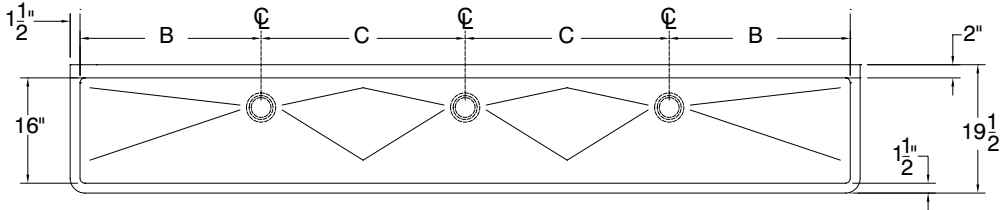

# Of Stations	L	16 Gauge Sinks Without Faucets	Wt.	16 Gauge Sinks With Faucets	Wt.	14 Gauge Sinks Without Faucets	Wt.	14 Gauge Sinks With Faucets	Wt.	A	# Of Drains	# Of Faucets	Cu.
STANDARD - 8" DEPTH													
2	40"	FC-FM-40	75	FC-FM-40-F	79	FS-FM-40	87	FS-FM-40-F	91	37"	1	2	15
2	48"	FC-FM-48	82	FC-FM-48-F	98	FS-FM-48	94	FS-FM-48-F	106	45"	1	2	16
3	60"	FC-FM-60	94	FC-FM-60-F	100	FS-FM-60	110	FS-FM-60-F	116	57"	1	3	22
3	72"	FC-FM-72	101	FC-FM-72-F	108	FS-FM-72	117	FS-FM-72-F	123	69"	1	3	23
4	80"	FC-FM-80	110	FC-FM-80-F	118	FS-FM-80	130	FS-FM-80-F	138	77"	1	4	28
4	96"	FC-FM-96	122	FC-FM-96-F	130	FS-FM-96	140	FS-FM-96-F	149	93"	1	4	30
5	100"	FC-FM-100	145	FC-FM-100-F	155	FS-FM-100	170	FS-FM-100-F	180	97"	2	5	35
6	120"	FC-FM-120	170	FC-FM-120-F	182	FS-FM-120	200	FS-FM-120-F	212	117"	3	6	42
A.D.A. COMPLIANT - 5" DEPTH													
2	40"	FC-FM-40-ADA	72	FC-FM-40-ADA-F	76	FS-FM-40-ADA	69	FS-FM-40-ADA-F	73	37"	1	2	15
2	48"	FC-FM-48-ADA	80	FC-FM-48-ADA-F	84	FS-FM-48-ADA	77	FS-FM-48-ADA-F	81	45"	1	2	16
3	60"	FC-FM-60-ADA	94	FC-FM-60-ADA-F	100	FS-FM-60-ADA	91	FS-FM-60-ADA-F	97	57"	1	3	22
3	72"	FC-FM-72-ADA	102	FC-FM-72-ADA-F	108	FS-FM-72-ADA	99	FS-FM-72-ADA-F	105	69"	1	3	23
4	80"	FC-FM-80-ADA	110	FC-FM-80-ADA-F	118	FS-FM-80-ADA	107	FS-FM-80-ADA-F	115	77"	1	4	28
4	80"	FC-FM-96-ADA	122	FC-FM-96-ADA-F	130	FS-FM-96-ADA	119	FS-FM-96-ADA-F	127	93"	1	4	30
5	100"	FC-FM-100-ADA	145	FC-FM-100ADA-F	155	FS-FM-100-ADA	142	FS-FM-100ADA-F	152	97"	2	5	35
6	120"	FC-FM-120-ADA	170	FC-FM-120ADA-F	182	FS-FM-120-ADA	167	FS-FM-120ADA-F	179	117"	3	6	42

PLUMBING ROUGH-INS

TOL ± .500"

FITTINGS SUPPLIED AS SHOWN

ALL DIMENSIONS ARE TYPICAL

STAINLESS STEEL MULTI-STATION SINKS WITH TUBULAR LEGS & CROSS BRACING WITH/WITHOUT MANUAL FAUCETS

Stainless Steel Rear & Sides
Adjustable Cross-Bracing