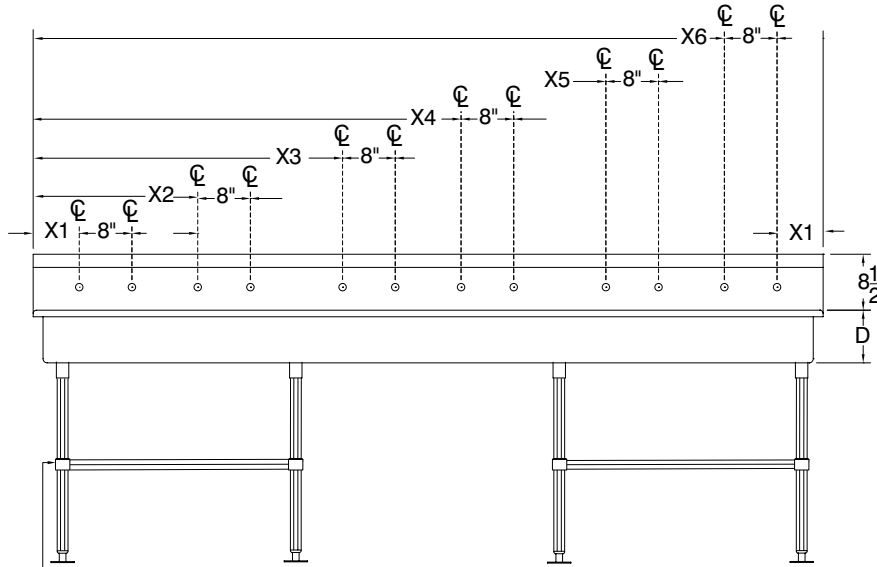

# Of Stations	L	16 Gauge Sinks Without Faucets	Wt.	16 Gauge Sinks With Faucets	Wt.	14 Gauge Sinks Without Faucets	Wt.	14 Gauge Sinks With Faucets	Wt.	A	# Of Drains	# Of Faucets	Cu.
STANDARD - 8" DEPTH													
2	40"	FC-FM-40	75	FC-FM-40-F	79	FS-FM-40	87	FS-FM-40-F	91	37"	1	2	15
2	48"	FC-FM-48	82	FC-FM-48-F	98	FS-FM-48	94	FS-FM-48-F	106	45"	1	2	16
3	60"	FC-FM-60	94	FC-FM-60-F	100	FS-FM-60	110	FS-FM-60-F	116	57"	1	3	22
3	72"	FC-FM-72	101	FC-FM-72-F	108	FS-FM-72	117	FS-FM-72-F	123	69"	1	3	23
4	80"	FC-FM-80	110	FC-FM-80-F	118	FS-FM-80	130	FS-FM-80-F	138	77"	1	4	28
4	96"	FC-FM-96	122	FC-FM-96-F	130	FS-FM-96	140	FS-FM-96-F	149	93"	1	4	30
5	100"	FC-FM-100	145	FC-FM-100-F	155	FS-FM-100	170	FS-FM-100-F	180	97"	2	5	35
6	120"	FC-FM-120	170	FC-FM-120-F	182	FS-FM-120	200	FS-FM-120-F	212	117"	3	6	42
A.D.A. COMPLIANT - 5" DEPTH													
2	40"	FC-FM-40-ADA	72	FC-FM-40-ADA-F	76	FS-FM-40-ADA	69	FS-FM-40-ADA-F	73	37"	1	2	15
2	48"	FC-FM-48-ADA	80	FC-FM-48-ADA-F	84	FS-FM-48-ADA	77	FS-FM-48-ADA-F	81	45"	1	2	16
3	60"	FC-FM-60-ADA	94	FC-FM-60-ADA-F	100	FS-FM-60-ADA	91	FS-FM-60-ADA-F	97	57"	1	3	22
3	72"	FC-FM-72-ADA	102	FC-FM-72-ADA-F	108	FS-FM-72-ADA	99	FS-FM-72-ADA-F	105	69"	1	3	23
4	80"	FC-FM-80-ADA	110	FC-FM-80-ADA-F	118	FS-FM-80-ADA	107	FS-FM-80-ADA-F	115	77"	1	4	28
4	80"	FC-FM-96-ADA	122	FC-FM-96-ADA-F	130	FS-FM-96-ADA	119	FS-FM-96-ADA-F	127	93"	1	4	30
5	100"	FC-FM-100-ADA	145	FC-FM-100ADA-F	155	FS-FM-100-ADA	142	FS-FM-100ADA-F	152	97"	2	5	35
6	120"	FC-FM-120-ADA	170	FC-FM-120ADA-F	182	FS-FM-120-ADA	167	FS-FM-120ADA-F	179	117"	3	6	42

PLUMBING ROUGH-INS

TOL ± .500"

FITTINGS SUPPLIED AS SHOWN

ALL DIMENSIONS ARE TYPICAL

STAINLESS STEEL MULTI-STATION SINKS WITH TUBULAR LEGS & CROSS BRACING WITH/WITHOUT MANUAL FAUCETS

Stainless Steel Rear & Sides
Adjustable Cross-Bracing