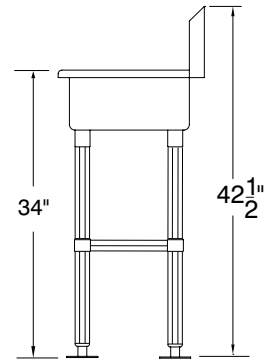

FITTINGS SUPPLIED AS SHOWN

ALL DIMENSIONS ARE TYPICAL

STAINLESS STEEL MULTI-STATION SINKS WITH TUBULAR LEGS & CROSS BRACING WITH/WITHOUT MANUAL FAUCETS

**SEE PAGE 3
FOR
PLUMBING
ROUGH-INS**

Stainless Steel Rear & Sides