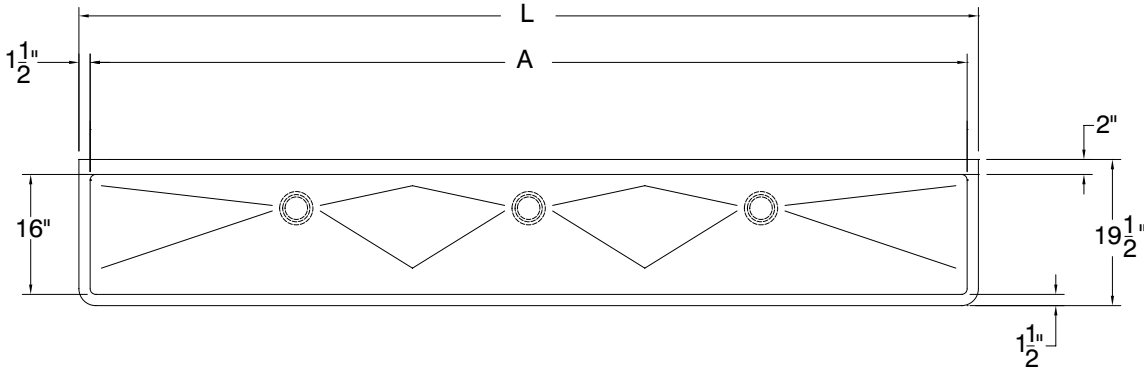

FITTINGS SUPPLIED AS SHOWN

ALL DIMENSIONS ARE TYPICAL

STAINLESS STEEL MULTI-STATION SINKS WITH TUBULAR LEGS & CROSS BRACING WITH/WITHOUT MANUAL FAUCETS

**SEE PAGE 3
FOR
PLUMBING
ROUGH-INS**

Stainless Steel Rear & Sides