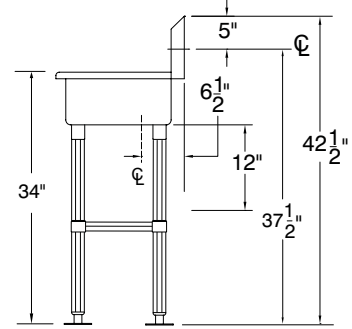

# Of Stations	L	16 Gauge Sinks Without Faucets	Wt.	16 Gauge Sinks With Faucets	Wt.	14 Gauge Sinks Without Faucets	Wt.	14 Gauge Sinks With Faucets	Wt.	A	# Of Drains	# Of Faucets	Cu.
STANDARD - 8" DEPTH													
2	40"	FC-FM-40	75	FC-FM-40-F	79	FS-FM-40	87	FS-FM-40-F	91	37"	1	2	15
2	48"	FC-FM-48	82	FC-FM-48-F	98	FS-FM-48	94	FS-FM-48-F	106	45"	1	2	16
3	60"	FC-FM-60	94	FC-FM-60-F	100	FS-FM-60	110	FS-FM-60-F	116	57"	1	3	22
3	72"	FC-FM-72	101	FC-FM-72-F	108	FS-FM-72	117	FS-FM-72-F	123	69"	1	3	23
4	80"	FC-FM-80	110	FC-FM-80-F	118	FS-FM-80	130	FS-FM-80-F	138	77"	1	4	28
4	96"	FC-FM-96	122	FC-FM-96-F	130	FS-FM-96	140	FS-FM-96-F	149	93"	1	4	30
5	100"	FC-FM-100	145	FC-FM-100-F	155	FS-FM-100	170	FS-FM-100-F	180	97"	2	5	35
6	120"	FC-FM-120	170	FC-FM-120-F	182	FS-FM-120	200	FS-FM-120-F	212	117"	3	6	42
A.D.A. COMPLIANT - 5" DEPTH													
2	40"	FC-FM-40-ADA	72	FC-FM-40-ADA-F	76	FS-FM-40-ADA	69	FS-FM-40-ADA-F	73	37"	1	2	15
2	48"	FC-FM-48-ADA	80	FC-FM-48-ADA-F	84	FS-FM-48-ADA	77	FS-FM-48-ADA-F	81	45"	1	2	16
3	60"	FC-FM-60-ADA	94	FC-FM-60-ADA-F	100	FS-FM-60-ADA	91	FS-FM-60-ADA-F	97	57"	1	3	22
3	72"	FC-FM-72-ADA	102	FC-FM-72-ADA-F	108	FS-FM-72-ADA	99	FS-FM-72-ADA-F	105	69"	1	3	23
4	80"	FC-FM-80-ADA	110	FC-FM-80-ADA-F	118	FS-FM-80-ADA	107	FS-FM-80-ADA-F	115	77"	1	4	28
4	80"	FC-FM-96-ADA	122	FC-FM-96-ADA-F	130	FS-FM-96-ADA	119	FS-FM-96-ADA-F	127	93"	1	4	30
5	100"	FC-FM-100-ADA	145	FC-FM-100ADA-F	155	FS-FM-100-ADA	142	FS-FM-100ADA-F	152	97"	2	5	35
6	120"	FC-FM-120-ADA	170	FC-FM-120ADA-F	182	FS-FM-120-ADA	167	FS-FM-120ADA-F	179	117"	3	6	42

PLUMBING ROUGH-INS

TOL ± .500"

FITTINGS SUPPLIED AS SHOWN

ALL DIMENSIONS ARE TYPICAL

STAINLESS STEEL MULTI-STATION SINKS WITH TUBULAR LEGS & CROSS BRACING WITH/WITHOUT MANUAL FAUCETS

Stainless Steel Rear & Sides
Adjustable Cross-Bracing