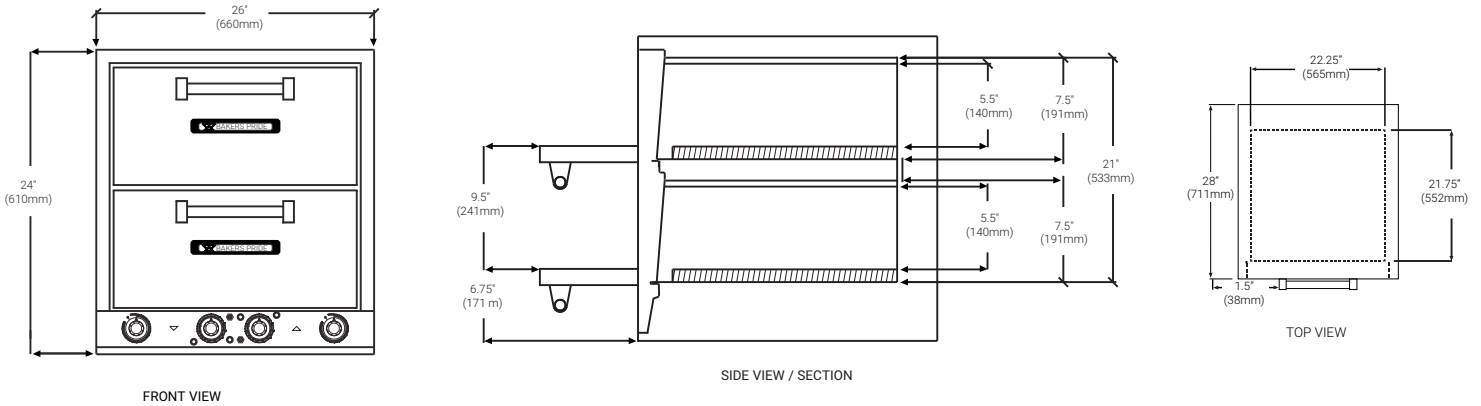

All models feature stainless steel exteriors and 4" adjustable legs. International voltages are available.

FEATURES AT A GLANCE

- 208 V or 220/240 V @ 5050 watts, single or three phase
- 5" (127 mm) or 5.5" (140 mm) deck heights
- Two high-heat, fully welded, aluminized steel baking chambers
- Two 20.75" (527 mm) sq. decks
- Cordierite decks
- Brick-lined models
- Independent top and bottom controlled incoloy heating elements
- Two 15-minute, electric timers with continuous-ring alarm and manual shut-off
- 300–650°F (149–343°C) temperature range
- All stainless steel exterior
- Fully insulated
- 6' (1829 mm) cord and plug on single-phase units
- 4" (102 mm) adjustable legs
- One-year limited warranty

HEARTHBAKE SERIES COUNTERTOP ELECTRIC OVENS

SERIES: DP2 & DP2BL

EQUIPMENT DIMENSIONS

MECHANICAL SPECIFICATIONS

Model #	Overall Dim (W x H x D)	Deck Height	Deck Size	Decks	Baking Chambers	Thermostat Range	Carton Dim (W x H x D)	Cubic Feet	Cubic Meter	Ship Wt.
DP-2	26" x 24" x 28" (660 x 610 x 711)	5.5" (140)	20.75" x 20.75" (527 x 527)	2	2	300°-650°F (149-343°C)				260 (118kg)
DP-2BL	26" x 24" x 28" (660 x 610 x 711)	5" (127)	20.75" x 20.75" (527 x 527)	2	2	300°-650°F (149-343°C)				270 (122kg)