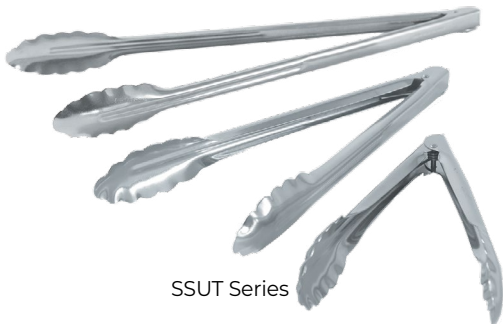

CAMS-107

CAMS-111

BVDS-J2G

BVDS-J2S

PFKS-9

PFKS-11

SSUT Series

### Marmite Soup Chafer

- Simple yet modern look in mirror finish coordinates well with all dining occasions.
- Warp-, heat-, rust-, and corrosion-resistant stainless steel construction for enhanced durability and increased serving longevity
- Two sturdy handle allow for safe operation and easy transporting.
- Ideal for keeping warm soup, stew and sauce at buffets, catering events, banquets and more
- Each set includes 1 soup bucket, 1 water pan, 1 cover, 1 frame, and 1 fuel holder.
- Replacement parts are available for purchase.

### Beverage Dispenser

- Mirror finish lid and stand with clear polycarbonate container add a sleek and elegant touch.
- Break-resistant container with corrosion-resistant ice core for long-lasting performance
- Center ice core when filled with ice keeps beverage cold for hours without watering down the beverage.
- Ideal for holding and dispensing lemonade, tea, juice, sangria, water and more
- Removable drip tray, lid, ice core, and container for easy refills and cleaning
- Replacement faucet and container are available for purchase separately.