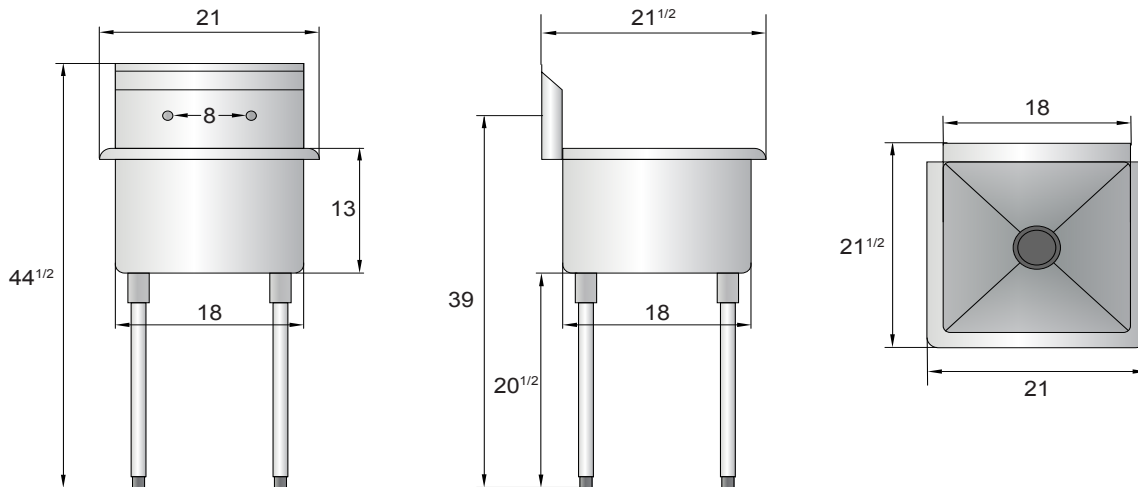

PLAN VIEW

90 DAYS WARRANTY ON WORKMANSHIP