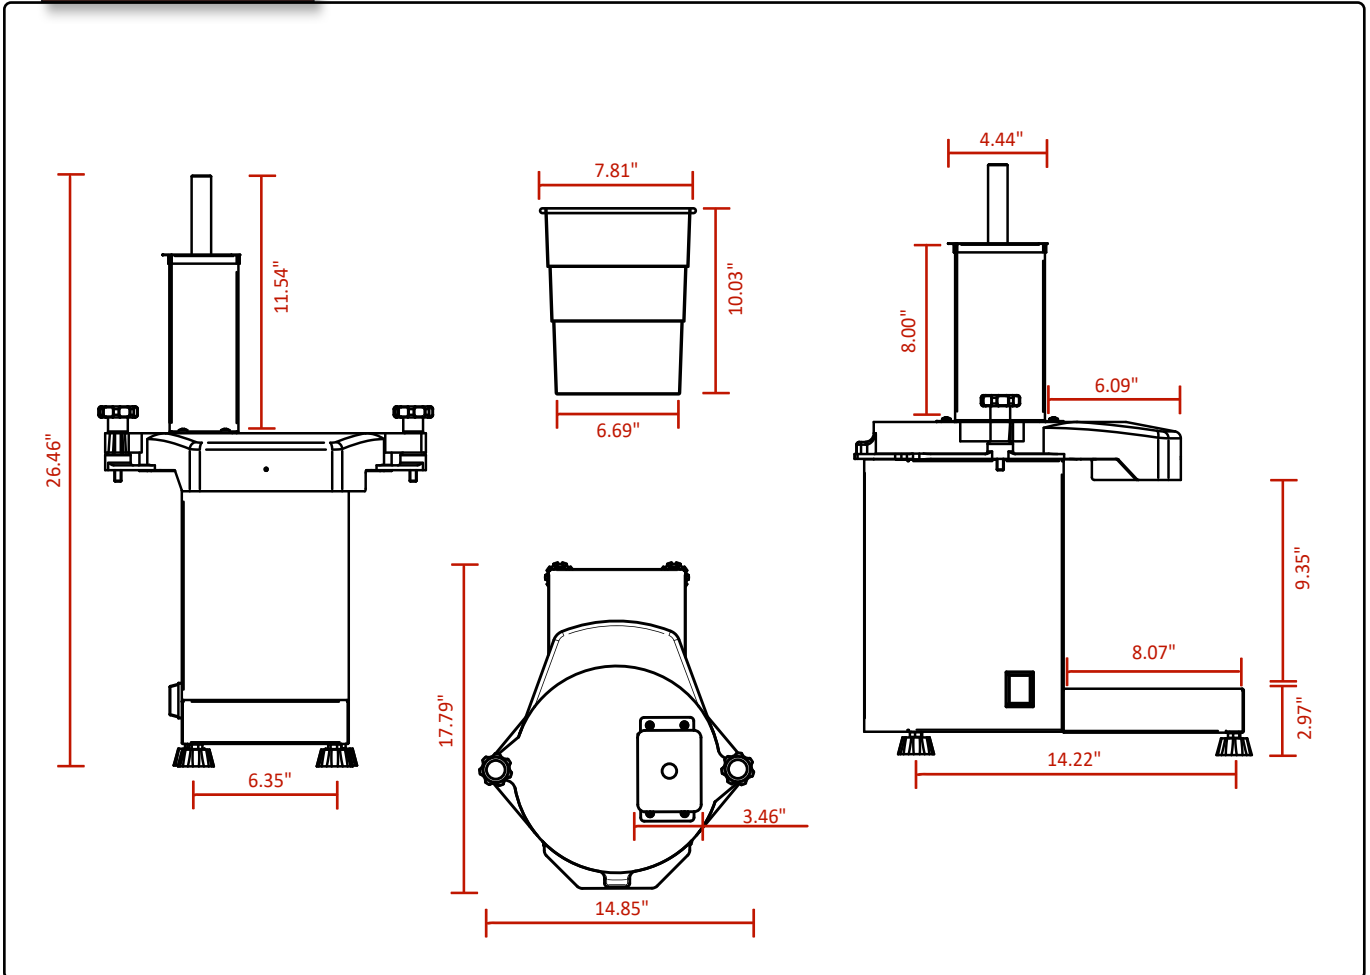

www.skyfood.us

YOU CAN TRUST

FOOD PROCESSOR

PA-11S

DIMENSIONS

MADE IN BRAZIL

PLUG
NEMA 5-15P

WARRANTY 01 YEAR PARTS AND LABOR VALID IN THE CONTINENTAL UNITED STATES.

Item	Voltage	AMPS	Power Rating	Dimensions (W x D x H)	Weight (Net x Ship)	Chute Dimensions	Disc Diameter	Production	PLUG
PA-11S	110 V	14.4	1 HP	14.85" x 17.79" x 26.46"	54 lb x 72 lb	3" x 4"	11"	600 to 800 lb/h	NEMA 5-15P