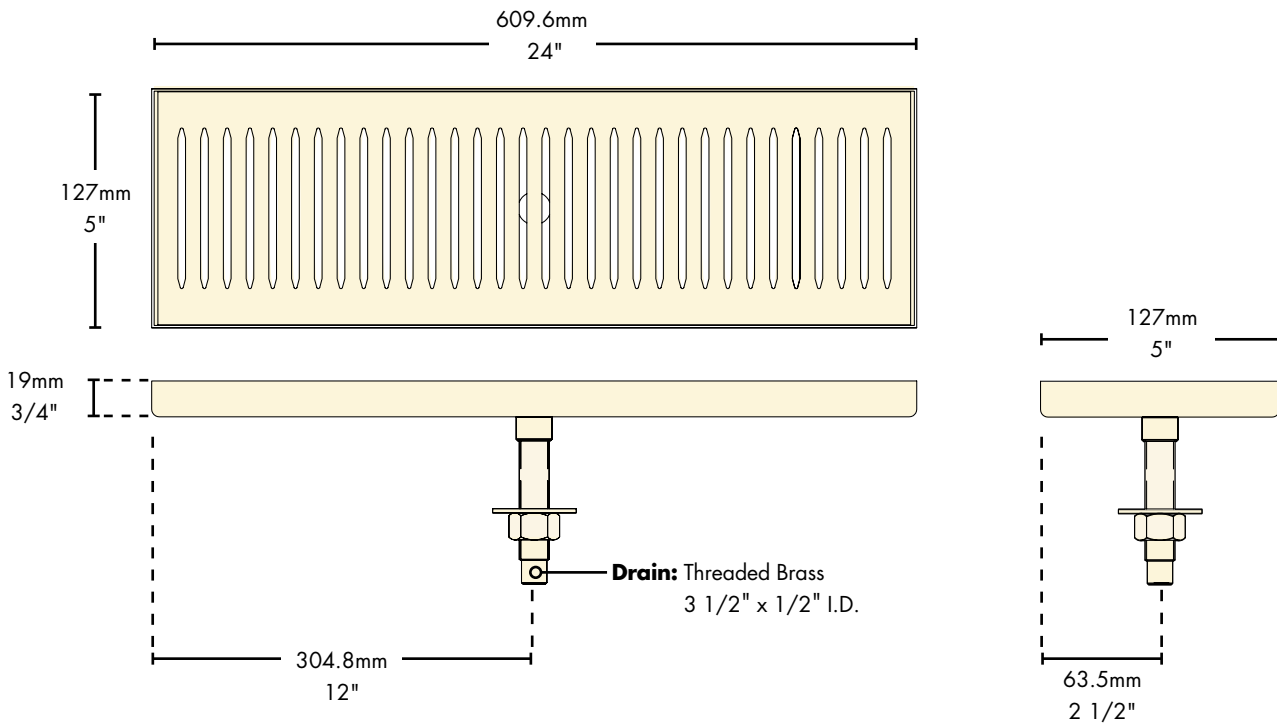

Specifications

Part No.	Description	Shipping Weight	Box Dimensions
☐ DP-120D-24	Stainless Steel	2 kg	356mm L x 203mm W x 51 mm H
		5 lbs	25"L x 8"W x 2"H
☐ DP-120DSSPVD-24	PVD Brass	2 kg	356mm L x 203mm W x 51 mm H
		5 lbs	25"L x 8"W x 2"H

Dimensions

Copyright ©2011 Micro Matic USA, Inc. All Rights Reserved.

00187D1008

www.micromatic.com

Toll Free: 1-(866) 327-4159

West	Central	Southeast	Northeast
19791 Bahama Street Northridge, CA 91324 Tel. (818) 701-9765 Fax. (818) 701-9844	10726 North Second Street Machesney Park, IL 61115 Tel. (815) 968-7557 Fax. (815) 968-0363	2364 Simon Court Brooksville, FL 34604 Tel. (352) 799-6331 Fax. (352) 796-2429	4601 Saucon Creek Road Center Valley, PA 18034 Tel. (610) 625-4464 Fax. (610) 625-4466