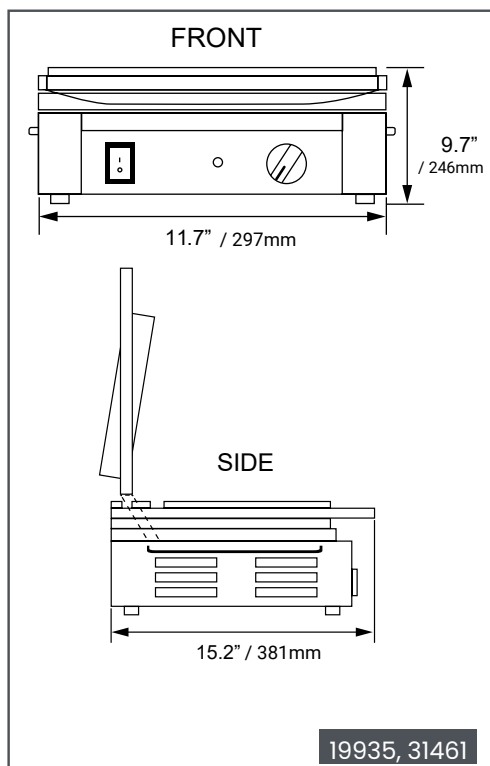

## TECHNICAL DRAWING

## TECHNICAL SPECIFICATION

Features	Smooth Top & Bottom without timer	Grooved Top & Bottom without timer		Smooth Top & Bottom with timer	Grooved Top & Bottom with timer
	Item	21464	19935*	31461	42909
Model	PG-CN-0515-F	PG-CN-0515-R	PG-CN-0515	PG-CN-0515-FT	PG-CN-0515-RT
Grill Surface	10" x 11"	10" x 11"		10" x 11"	10" x 11"
Top Grill Surface	smooth	grooved		smooth	grooved
Bottom Grill Surface	smooth	grooved		smooth	grooved
Thermostat Control	300°C / 572°F	300°C / 572°F		300°C / 572°F	300°C / 572°F
Power	1,800 W	1,800 W	1,500 W	1,800 W	1,800 W
Amps	15 A	15 A	12.5 A	15 A	15 A
Electrical	120V / 60Hz / 1Ph	120V / 60Hz / 1Ph		120V / 60Hz / 1Ph	120V / 60Hz / 1Ph
Net Weight	50 lb. / 22.7 kg.	45 lb. / 20.4 kg.		50 lb. / 22.7 kg.	50 lb. / 22.7 kg.
Net Dimensions	15" x 17" x 11"H (Close)	11.7" x 15" x 9.7"H (Close)		14.6" x 15" x 9.4"H (Close) / 22.5"H (Open)	
Gross Weight	52.8 lb. / 24 kg.	48 lb. / 21.8 kg.		45 lb. / 20.4 kg.	45 lb. / 20.4 kg.
Gross Dimensions	19.25" x 15.75" x 13.75"	19.13" x 15.75" x 13.75"		16" x 20" x 14"	16" x 20" x 13"