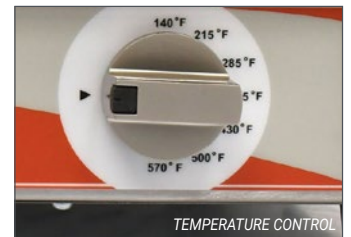

WITH TIMER  
ITEMS 42909 & 42910

SMOOTH SURFACE

GROOVED SURFACE

GRILL BRUSH

TEMPERATURE CONTROL

Telephone: 1-800-465-0234

Fax: (905) 607-0234

Email: sales@omcan.com