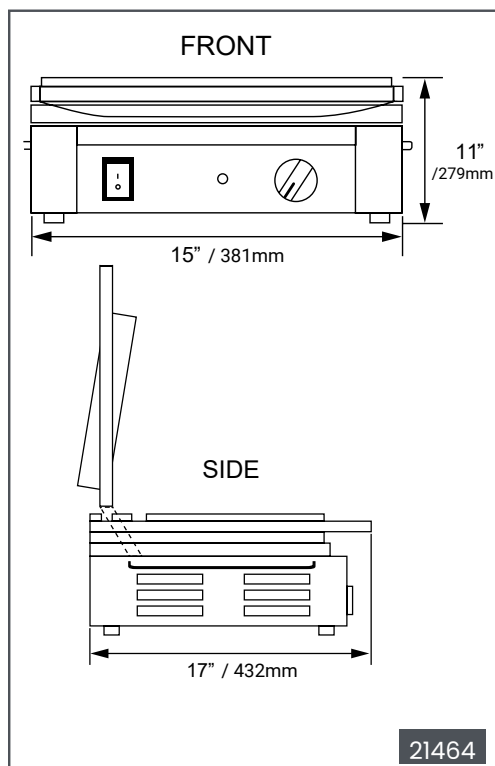

## TECHNICAL SPECIFICATION

Features	Smooth Top & Bottom without timer	Grooved Top & Bottom without timer		Smooth Top & Bottom with timer	Grooved Top & Bottom with timer
	Item	21464	19935*	31461	42909
Model	PG-CN-0515-F	PG-CN-0515-R	PG-CN-0515	PG-CN-0515-FT	PG-CN-0515-RT
Grill Surface	10" x 11"	10" x 11"		10" x 11"	10" x 11"
Top Grill Surface	smooth	grooved		smooth	grooved
Bottom Grill Surface	smooth	grooved		smooth	grooved
Thermostat Control	300°C / 572°F	300°C / 572°F		300°C / 572°F	300°C / 572°F
Power	1,800 W	1,800 W	1,500 W	1,800 W	1,800 W
Amps	15 A	15 A	12.5 A	15 A	15 A
Electrical	120V / 60Hz / 1Ph	120V / 60Hz / 1Ph		120V / 60Hz / 1Ph	120V / 60Hz / 1Ph
Net Weight	50 lb. / 22.7 kg.	45 lb. / 20.4 kg.		50 lb. / 22.7 kg.	50 lb. / 22.7 kg.
Net Dimensions	15" x 17" x 11"H (Close)	11.7" x 15" x 9.7"H (Close)		14.6" x 15" x 9.4"H (Close) / 22.5"H (Open)	
Gross Weight	52.8 lb. / 24 kg.	48 lb. / 21.8 kg.		45 lb. / 20.4 kg.	45 lb. / 20.4 kg.
Gross Dimensions	19.25" x 15.75" x 13.75"	19.13" x 15.75" x 13.75"		16" x 20" x 14"	16" x 20" x 13"