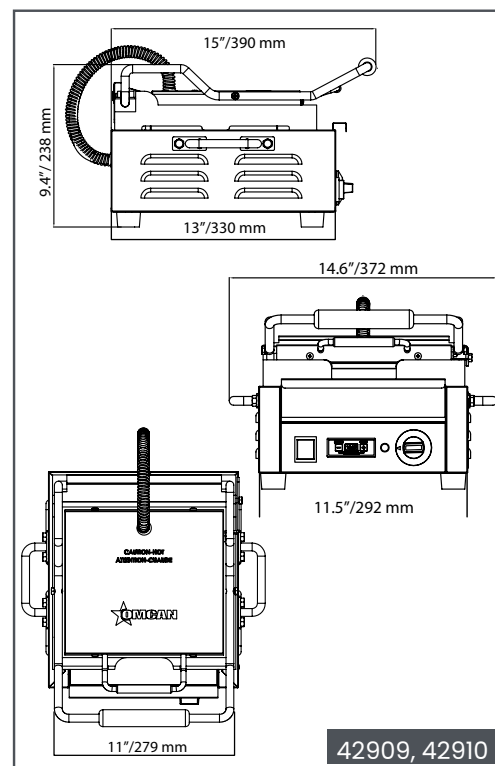

## TECHNICAL DRAWING

## TECHNICAL SPECIFICATION

Features	Smooth Top & Bottom without timer	Grooved Top & Bottom without timer		Smooth Top & Bottom with timer	Grooved Top & Bottom with timer
	Item	21464	19935*	31461	42909
Model	PG-CN-0515-F	PG-CN-0515-R	PG-CN-0515	PG-CN-0515-FT	PG-CN-0515-RT
Grill Surface	10" x 11"	10" x 11"		10" x 11"	10" x 11"
Top Grill Surface	smooth	grooved		smooth	grooved
Bottom Grill Surface	smooth	grooved		smooth	grooved
Thermostat Control	300°C / 572°F	300°C / 572°F		300°C / 572°F	300°C / 572°F
Power	1,800 W	1,800 W	1,500 W	1,800 W	1,800 W
Amps	15 A	15 A	12.5 A	15 A	15 A
Electrical	120V / 60Hz / 1Ph	120V / 60Hz / 1Ph		120V / 60Hz / 1Ph	120V / 60Hz / 1Ph
Net Weight	50 lb. / 22.7 kg.	45 lb. / 20.4 kg.		50 lb. / 22.7 kg.	50 lb. / 22.7 kg.
Net Dimensions	15" x 17" x 11"H (Close)	11.7" x 15" x 9.7"H (Close)		14.6" x 15" x 9.4"H (Close) / 22.5"H (Open)	
Gross Weight	52.8 lb. / 24 kg.	48 lb. / 21.8 kg.		45 lb. / 20.4 kg.	45 lb. / 20.4 kg.
Gross Dimensions	19.25" x 15.75" x 13.75"	19.13" x 15.75" x 13.75"		16" x 20" x 14"	16" x 20" x 13"