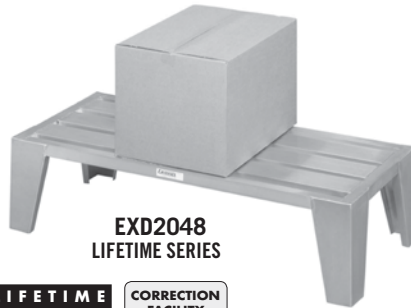

ADE2048
PROMO SERIES

ADE2048KD
KNOCK DOWN SERIES

*72" width Dunnage Racks include extra set of legs.

† Flyer Item

CA2048
STANDARD SERIES

EXD2048
LIFETIME SERIES

Caster option to convert to mobile. Must be factory installed.

ADJ4 (Set of 4) – \$198

C-CHANNEL DUNNAGE RACKS 12"H Standard. Add /8 after CA or HD model number for 8"H.

STANDARD SERIES C-Channel Style 2,500 lb. Capacity			HEAVY DUTY SERIES 4" Wide E-Channel 3,000 lb. Capacity			PROMO SERIES C-Channel Style 2,200 lb. Capacity			LIFETIME SERIES 4" Wide E-Channel, Gusset Legs 3,500 lb. Capacity			
SIZE D-W	MODEL	WT	MODEL	WT	MODEL	WT	MODEL	WT	MODEL	WT	MODEL	WT
20" x 24"	CA2024	12	HD2024	12	ADR2024	6						
20" x 36"	CA2036	13	HD2036	13	ADR2036	8			EXD2036	14		
20" x 42"	CA2042	14	HD2042	14	ADR2042	10			EXD2042	15		
20" x 48"	CA2048	15	HD2048	15	ADR2048	11			EXD2048	16		
20" x 54"	CA2054	16	HD2054	16	ADR2054	13			EXD2054	17		
20" x 60"	CA2060	17	HD2060	17	ADR2060	14			EXD2060	18		
20" x 72"	CA2072*	20	HD2072*	19								
24" x 24"	CA2424	13	HD2424	13								
24" x 36"	CA2436	14	HD2436	14					EXD2436	15		
24" x 42"	CA2442	15	HD2442	15					EXD2442	16		
24" x 48"	CA2448	16	HD2448	16					EXD2448	17		
24" x 54"	CA2454	17	HD2454	17					EXD2454	18		
24" x 60"	CA2460	18	HD2460	18					EXD2460	19		
24" x 72"	CA2472*	22	HD2472*	20								