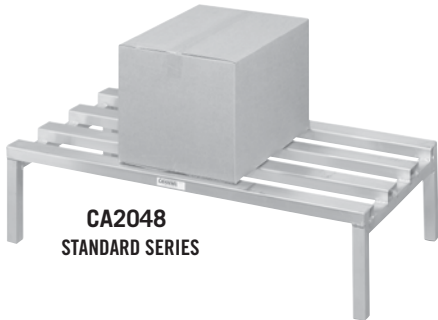

CA2048
STANDARD SERIES