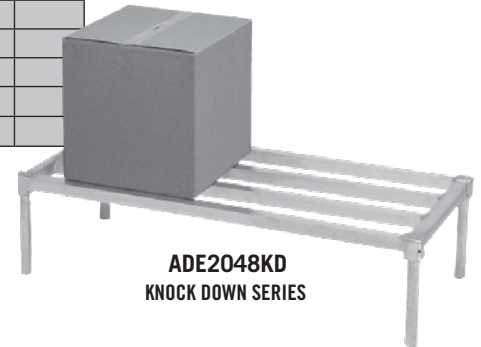

ADE2048KD
KNOCK DOWN SERIES

*72" width Dunnage Racks include extra set of legs.

† Flyer Item