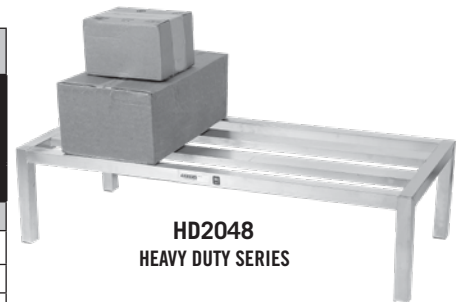

ADE2048
PROMO SERIES

ADE2048KD
KNOCK DOWN SERIES

*72" width Dunnage Racks include extra set of legs.

† Flyer Item

CA2048
STANDARD SERIES

EXD2048
LIFETIME SERIES

Caster option to convert to mobile. Must be factory installed.

ADJ4 (Set of 4) – \$198

C-CHANNEL DUNNAGE RACKS 12"H Standard. Add /8 after CA or HD model number for 8"H.

STANDARD SERIES C-Channel Style 2,500 lb. Capacity			HEAVY DUTY SERIES 4" Wide E-Channel 3,000 lb. Capacity			PROMO SERIES C-Channel Style 2,200 lb. Capacity			LIFETIME SERIES 4" Wide E-Channel, Gusset Legs 3,500 lb. Capacity			
SIZE D-W	MODEL	WT	MODEL	WT	MODEL	WT	MODEL	WT	MODEL	WT	MODEL	WT
20" x 24"	CA2024	12	HD2024	12	ADR2024	6						
20" x 36"	CA2036	13	HD2036	13	ADR2036	8			EXD2036	14		
20" x 42"	CA2042	14	HD2042	14	ADR2042	10			EXD2042	15		
20" x 48"	CA2048	15	HD2048	15	ADR2048	11			EXD2048	16		
20" x 54"	CA2054	16	HD2054	16	ADR2054	13			EXD2054	17		
20" x 60"	CA2060	17	HD2060	17	ADR2060	14			EXD2060	18		
20" x 72"	CA2072*	20	HD2072*	19								
24" x 24"	CA2424	13	HD2424	13								
24" x 36"	CA2436	14	HD2436	14					EXD2436	15		
24" x 42"	CA2442	15	HD2442	15					EXD2442	16		
24" x 48"	CA2448	16	HD2448	16					EXD2448	17		
24" x 54"	CA2454	17	HD2454	17					EXD2454	18		
24" x 60"	CA2460	18	HD2460	18					EXD2460	19		
24" x 72"	CA2472*	22	HD2472*	20								