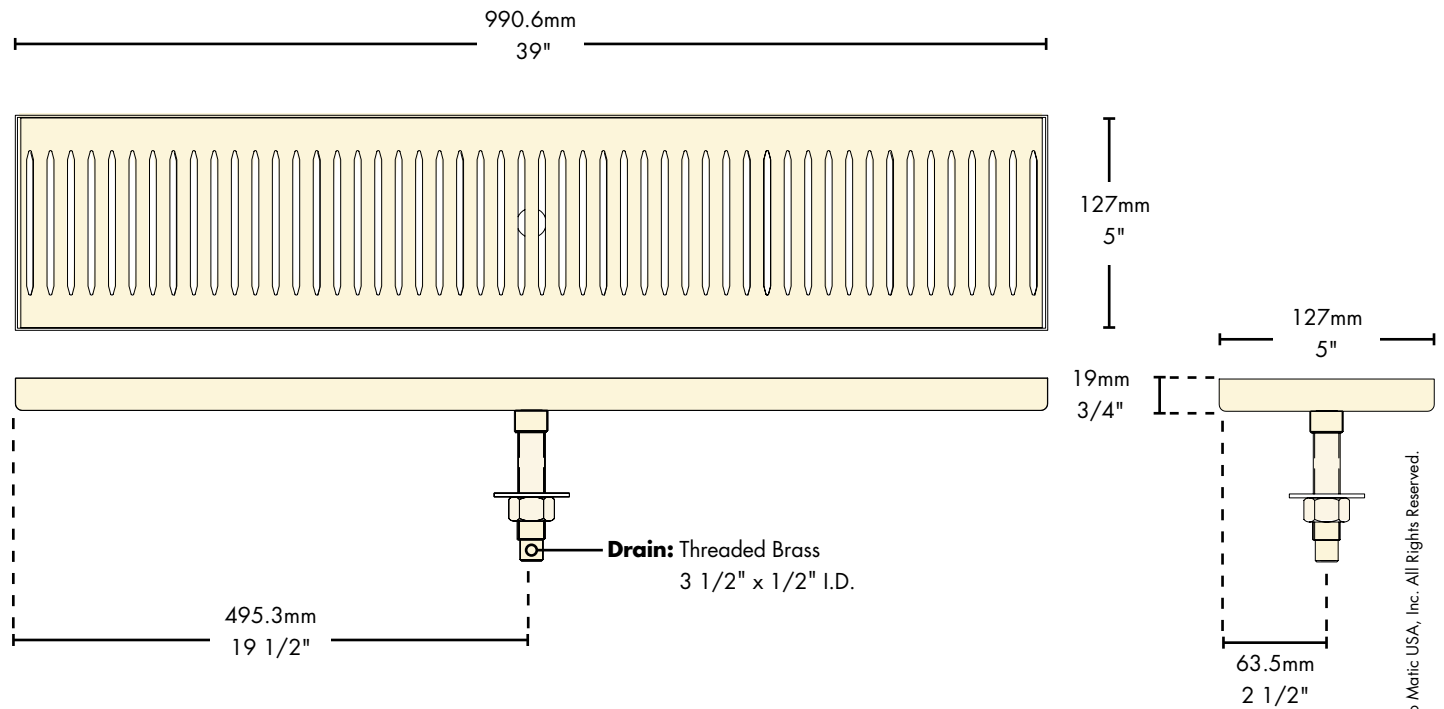

Specifications

Micro Matic reserves the right to change specifications without notice.

AUTOQUOTES

Part No.	Description	Shipping Weight	Box Dimensions
☐ DP-120D-39	Stainless Steel	3 kg	1016mm L x 203mm W x 51mm H
		7 lbs	40"L x 8"W x 2"H
☐ DP-120DSSPVD-39	PVD Brass	3 kg	1016mm L x 203mm W x 51mm H
		7 lbs	40"L x 8"W x 2"H

Dimensions

Copyright ©2011 Micro Matic USA, Inc. All Rights Reserved.

00191-D1008

www.micromatic.com

Toll Free: 1-(866) 327-4159

West	Central	Southeast	Northeast
19791 Bahama Street Northridge, CA 91324 Tel. (818) 701-9765 Fax. (818) 701-9844	10726 North Second Street Machesney Park, IL 61115 Tel. (815) 968-7557 Fax. (815) 968-0363	2364 Simon Court Brooksville, FL 34604 Tel. (352) 799-6331 Fax. (352) 796-2429	4601 Saucon Creek Road Center Valley, PA 18034 Tel. (610) 625-4464 Fax. (610) 625-4466