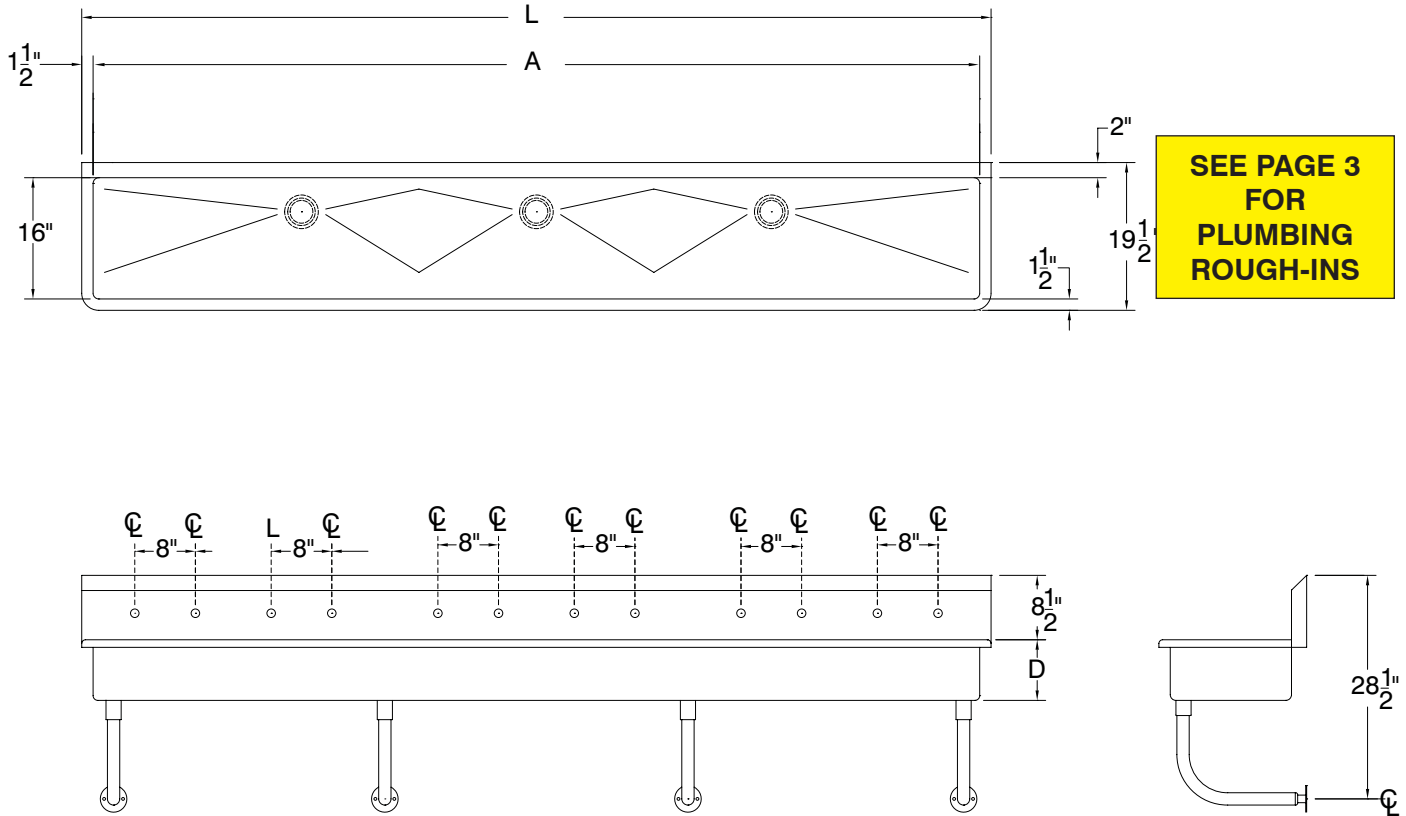

A.D.A. COMPLIANT - 5" BOWL DEPTH					
# Of Stations	16 Gauge Sinks Without Faucets	16 Gauge Sinks With Faucets	14 Gauge Sinks Without Faucets	14 Gauge Sinks With Faucets	# Of Faucets
2	FC-WM-40-ADA	FC-WM-40-ADA-F	FS-WM-40-ADA	FS-WM-40-ADA-F	2 Faucets
2	FC-WM-48-ADA	FC-WM-48-ADA-F	FS-WM-48-ADA	FS-WM-48-ADA-F	2 Faucets
3	FC-WM-60-ADA	FC-WM-60-ADA-F	FS-WM-60-ADA	FS-WM-60-ADA-F	3 Faucets
3	FC-WM-72-ADA	FC-WM-72-ADA-F	FS-WM-72-ADA	FS-WM-72-ADA-F	3 Faucets
4	FC-WM-80-ADA	FC-WM-80-ADA-F	FS-WM-80-ADA	FS-WM-80-ADA-F	4 Faucets
4	FC-WM-96-ADA	FC-WM-96-ADA-F	FS-WM-96-ADA	FS-WM-96-ADA-F	4 Faucets
5	FC-WM-100-ADA	FC-WM-100ADA-F	FS-WM-100-ADA	FS-WM-100ADA-F	5 Faucets
6	FC-WM-120-ADA	FC-WM-120ADA-F	FS-WM-120-ADA	FS-WM-120ADA-F	6 Faucets

FITTINGS SUPPLIED AS SHOWN

ALL DIMENSIONS ARE TYPICAL

STAINLESS STEEL MULTI-STATION WALL MOUNTED SINKS WITH/WITHOUT MANUAL FAUCETS

PLUMBING ROUGH-INS

TOL ± .500"

FITTINGS SUPPLIED AS SHOWN

ALL DIMENSIONS ARE TYPICAL

STAINLESS STEEL MULTI-STATION WALL MOUNTED SINKS WITH/WITHOUT MANUAL FAUCETS