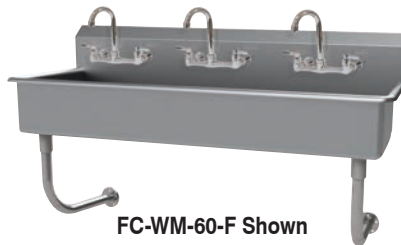

STAINLESS STEEL

14 & 16 GAUGE MULTI-STATION WALL MOUNTED SINKS WITH/WITHOUT MANUAL FAUCETS

FC-WM-40 Shown

FC-WM-60-F Shown

Item #: _____ Qty #: _____
 Model #: _____
 Project #: _____

FC-WM-100 Shown

FC-WM-80-ADA-F Shown

Standard "-F" Models Include K-159 Gooseneck Faucets

-ADA-F Models Include K-161-LU Gooseneck Faucets

FEATURES:

- 8 1/2" high backsplash.
- Standard Series:** 8" sink bowl depth.
- A.D.A. Series:** 5" sink bowl depth.
- Stainless steel "Z" brackets.
- 3 1/2" **K-6** rear basket drains.
- Tubular stainless steel support brackets that allow full clearance underneath.
- Manual Operated:** Faucets sold separately
- "-F" Series** includes **K-159** 8 1/2" gooseneck faucets.
- "-ADA-F" Series** includes **K-161-LU** 8 1/2" gooseneck faucets with wrist handles.

CONSTRUCTION:

- All TIG welded.
- Welded areas blended to match adjacent surfaces and to a satin finish.

MATERIAL:

- All 14 or 16 gauge type "304" stainless steel.
- 1 5/8" tubular "304" stainless steel supports.

MECHANICAL:

- 8" O.C. faucet holes punched in splash at each station.

STANDARD - 8" BOWL DEPTH					
# Of Stations	16 Gauge Sinks Without Faucets	16 Gauge Sinks With Faucets	14 Gauge Sinks Without Faucets	14 Gauge Sinks With Faucets	# Of Faucets
2	FC-WM-40	FC-WM-40-F	FS-WM-40	FS-WM-40-F	2 Faucets
2	FC-WM-48	FC-WM-48-F	FS-WM-48	FS-WM-48-F	2 Faucets
3	FC-WM-60	FC-WM-60-F	FS-WM-60	FS-WM-60-F	3 Faucets
3	FC-WM-72	FC-WM-72-F	FS-WM-72	FS-WM-72-F	3 Faucets
4	FC-WM-80	FC-WM-80-F	FS-WM-80	FS-WM-80-F	4 Faucets
4	FC-WM-96	FC-WM-96-F	FS-WM-96	FS-WM-96-F	4 Faucets
5	FC-WM-100	FC-WM-100-F	FS-WM-100	FS-WM-100-F	5 Faucets
6	FC-WM-120	FC-WM-120-F	FS-WM-120	FS-WM-120-F	6 Faucets