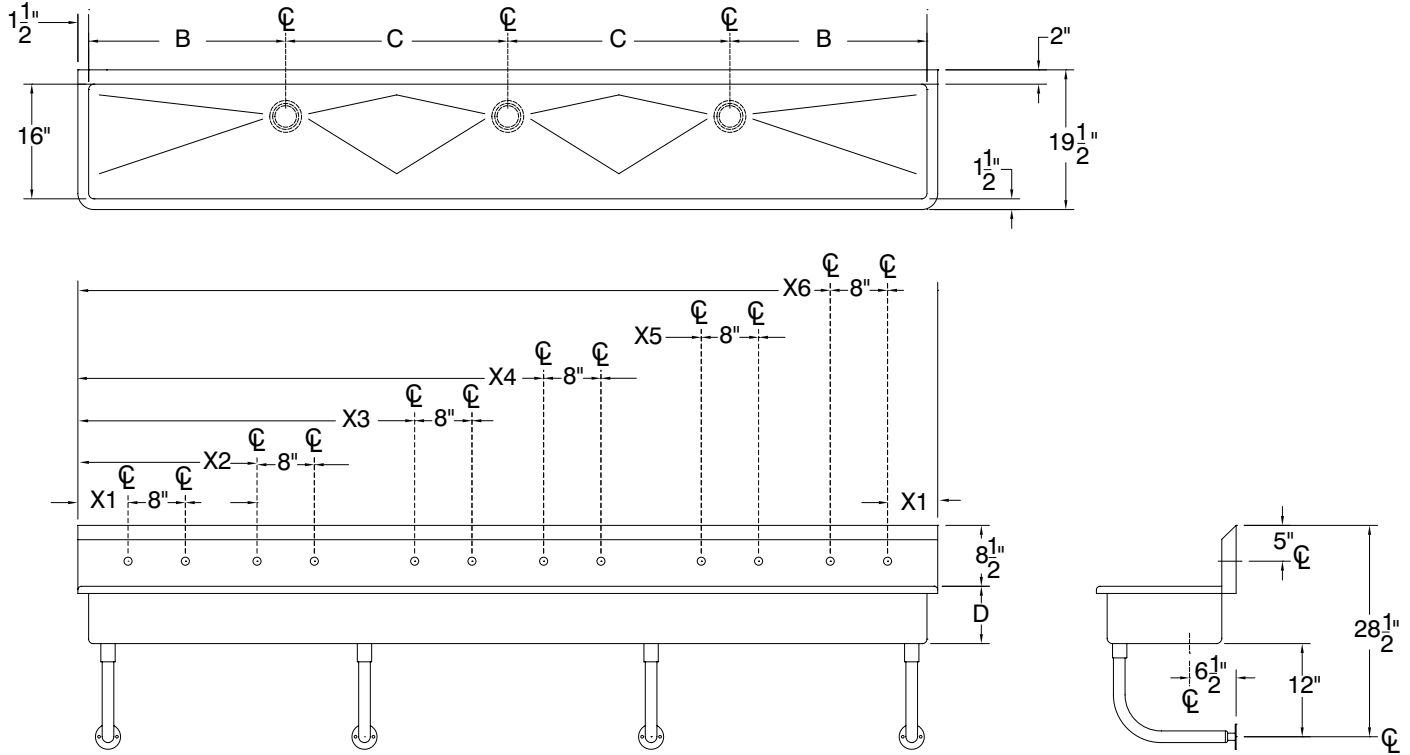

# Of Stations	L	16 Gauge Sinks Without Faucets	Wt.	16 Gauge Sinks With Faucets	Wt.	14 Gauge Sinks Without Faucets	Wt.	14 Gauge Sinks With Faucets	Wt.	A	# Of Drains	# Of Faucets	Cu.
STANDARD - 8" DEPTH													
2	40"	FC-WM-40	65	FC-WM-40-F	69	FS-WM-40	77	FS-WM-40-F	81	37"	1	2	15
2	48"	FC-WM-48	75	FC-WM-48-F	75	FS-WM-48	85	FS-WM-48-F	89	45"	1	2	16
3	60"	FC-WM-60	84	FC-WM-60-F	90	FS-WM-60	100	FS-WM-60-F	106	57"	1	3	22
3	72"	FC-WM-72	95	FC-WM-72-F	101	FS-WM-72	112	FS-WM-72-F	104	69"	1	3	23
4	80"	FC-WM-80	100	FC-WM-80-F	108	FS-WM-80	120	FS-WM-80-F	128	77"	1	4	28
4	96"	FC-WM-96	115	FC-WM-96-F	123	FS-WM-96	135	FS-WM-96-F	139	93"	1	4	30
5	100"	FC-WM-100	125	FC-WM-100-F	135	FS-WM-100	150	FS-WM-100-F	160	97"	2	5	35
6	120"	FC-WM-120	150	FC-WM-120-F	162	FS-WM-120	180	FS-WM-120-F	192	117"	3	6	42
A.D.A. COMPLIANT - 5" DEPTH													
2	40"	FC-WM-40-ADA	62	FC-WM-40-ADA-F	66	FS-WM-40-ADA	65	FS-WM-40-ADA-F	69	37"	1	2	15
2	48"	FC-WM-48-ADA	72	FC-WM-48-ADA-F	72	FS-WM-48-ADA	75	FS-WM-48-ADA-F	79	45"	1	2	16
3	60"	FC-WM-60-ADA	81	FC-WM-60-ADA-F	87	FS-WM-60-ADA	84	FS-WM-60-ADA-F	90	57"	1	3	22
3	72"	FC-WM-72-ADA	92	FC-WM-72-ADA-F	98	FS-WM-72-ADA	95	FS-WM-72-ADA-F	101	69"	1	3	23
4	80"	FC-WM-80-ADA	97	FC-WM-80-ADA-F	105	FS-WM-80-ADA	100	FS-WM-80-ADA-F	108	77"	1	4	28
4	80"	FC-WM-96-ADA	112	FC-WM-96-ADA-F	120	FS-WM-96-ADA	115	FS-WM-96-ADA-F	123	93"	1	4	30
5	100"	FC-WM-100-ADA	122	FC-WM-100ADA-F	132	FS-WM-100-ADA	125	FS-WM-100ADA-F	135	97"	2	5	35
6	120"	FC-WM-120-ADA	147	FC-WM-120ADA-F	159	FS-WM-120-ADA	150	FS-WM-120ADA-F	162	117"	3	6	42

PLUMBING ROUGH-INS

TOL ± .500"

FITTINGS SUPPLIED AS SHOWN

ALL DIMENSIONS ARE TYPICAL

STAINLESS STEEL MULTI-STATION WALL MOUNTED SINKS WITH/WITHOUT MANUAL FAUCETS