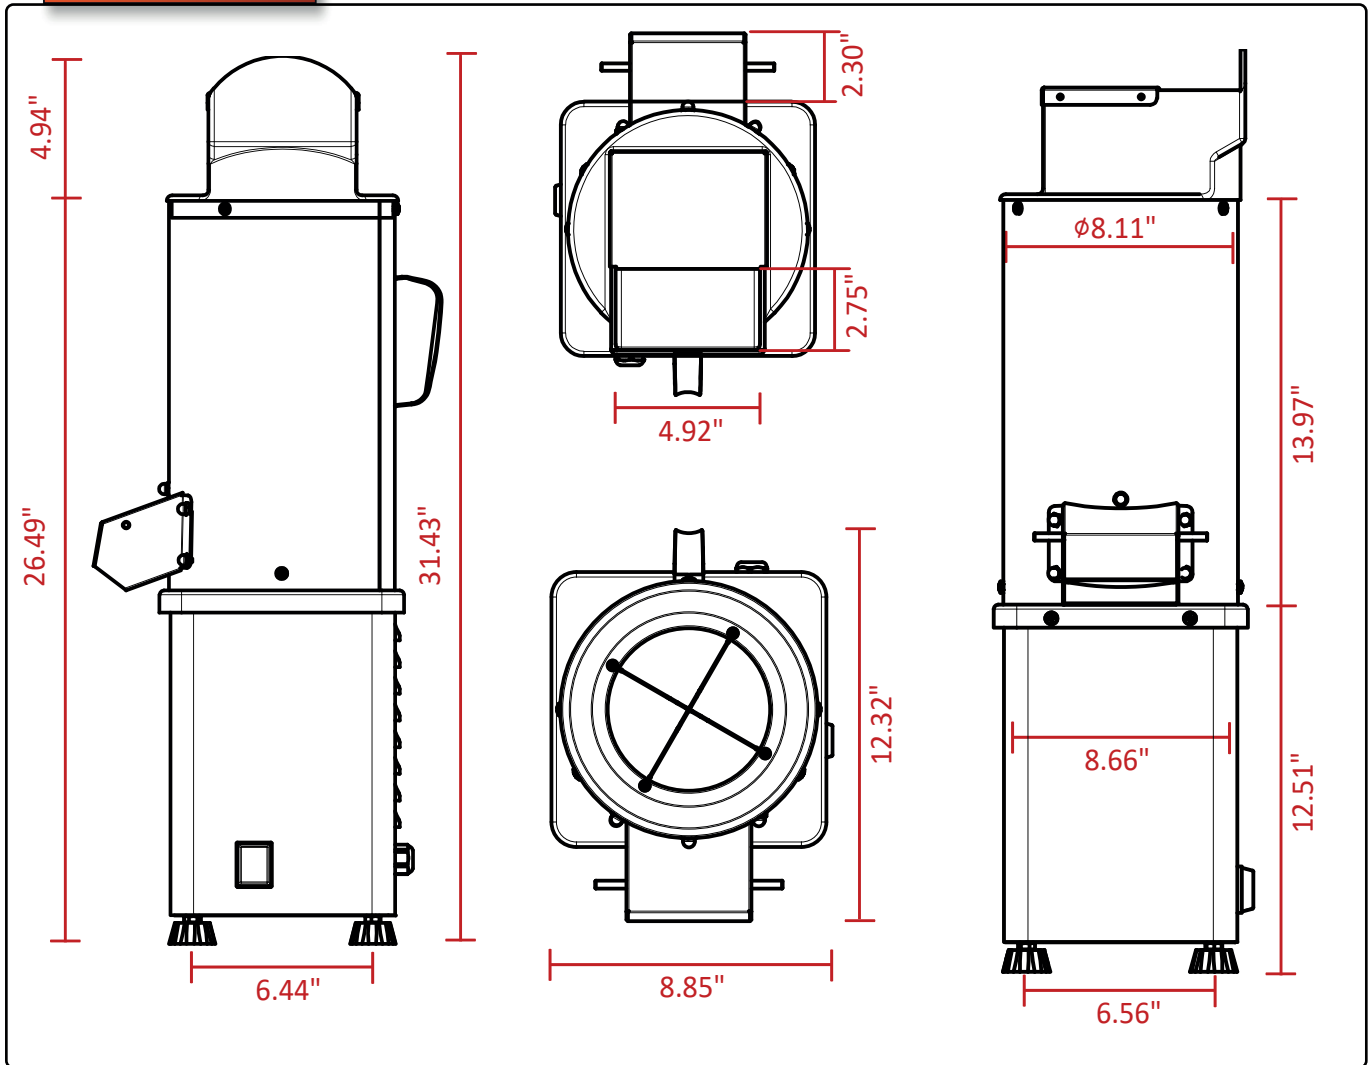

BREAD GRATER

MFP-SS

DIMENSIONS

MADE IN BRAZIL

CALIFORNIA RESIDENTS ONLY - WARNING:
Cancer and Reproductive Harm - www.P65Warnings.ca.gov

PLUG
NEMA 5-15P

WARRANTY 01 YEAR PARTS AND LABOR VALID IN THE CONTINENTAL UNITED STATES.

Item	Voltage	AMPS	Power Rating	Dimensions (W x D x H)	Weight (Net x Ship)	Estimated Production	PLUG
MFP-SS	110 V	5.5	1/2 HP	9" x 12 3/8" x 31 1/2"	30 lb x 33 lb	66 lb/h	NEMA 5-15P

Skyfood Equipment LLC
175 SW 7th Street, Ste 2416
Miami, FL 33130