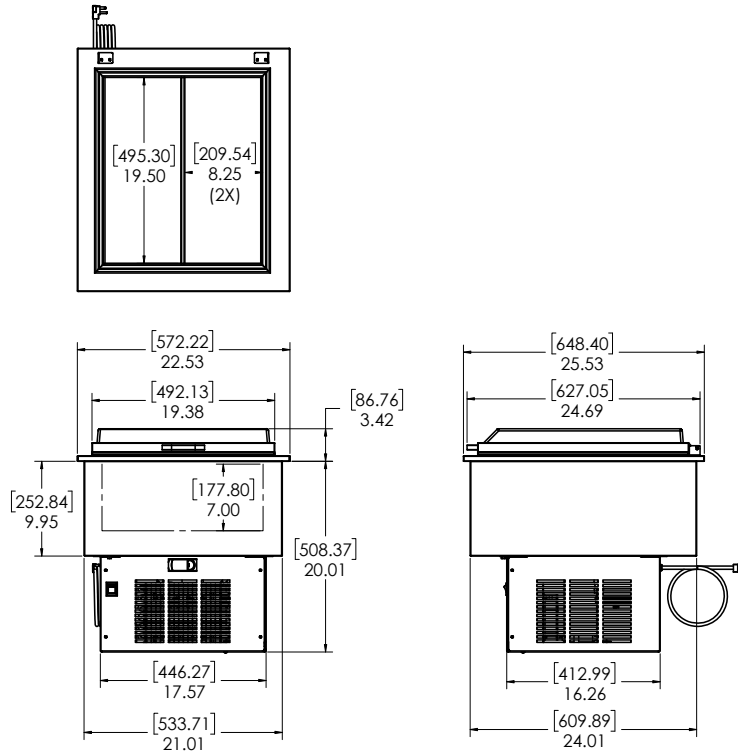

### **Clear Polycarbonate Hinged Lid**

Insulated, clear polycarbonate hinged lid for displaying product to customers

### **Cabinet Capacity**

Maximized interior storage area of 1.3ft<sup>3</sup>

### **Integrated Design**

Fitted flange design ensures the fit within any countertop

## Technical Specifications

<b>Electrical Requirements</b>	115v/60hz/1ph/2.1a NEMA 5-15P
<b>Product Dimensions</b>	22.53" W x 23.43" H x 25.53" D (57.23cm x 59.51cm x 64.85cm)
<b>Product Weight</b>	105lbs (47.63kg)
<b>Shipping Dimensions</b>	31" W x 32" H x 29" D (78.74cm x 81.28cm x 73.66cm)
<b>Shipping Weight</b>	115lbs (56.16kg)
<b>Shipping Cubic Dimensions</b>	13.61 ft <sup>3</sup> (0.38m <sup>3</sup> )
<b>Temperature Range</b>	-5 to 5°F (-20.6 to -15°C)
<b>Refrigerant</b>	R290
<b>Insulation</b>	Foamed-in-place, CFC-free polyurethane