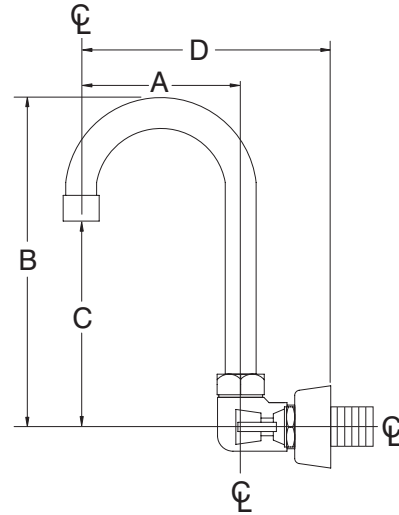

DIMENSIONS and SPECIFICATIONS

TOL ± .125"

ALL DIMENSIONS ARE TYPICAL

Swing Spout Faucet

Gooseneck Faucet

**All Faucets That Meet 2014 Federal Lead Free Standards
(*Excludes K-240 Service Faucets)**

**ALL FAUCET AERATORS CONFORM TO
ASTM.A112.18.1M • 1.0 GPM/3.78 LPM
(NOTE: K-1, K-11 & K-101 Faucets are 1.5 GPM/5.67 LPM)
THREAD: 55/64 - 27 FEMALE**