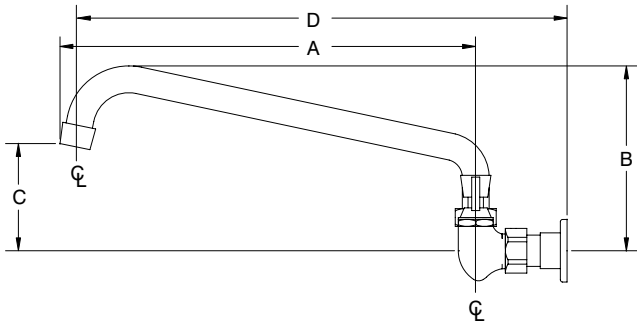

DIMENSIONS and SPECIFICATIONS

TOL ± .125"

ALL DIMENSIONS ARE TYPICAL

Swing Spout Faucet

Gooseneck Faucet

**All Faucets That Meet 2014 Federal Lead Free Standards
(*Excludes K-240 Service Faucets)**

**ALL FAUCET AERATORS CONFORM TO
ASTM.A112.18.1M • 1.0 GPM/3.78 LPM
(NOTE: K-1, K-11 & K-101 Faucets are 1.5 GPM/5.67 LPM)
THREAD: 55/64 - 27 FEMALE**