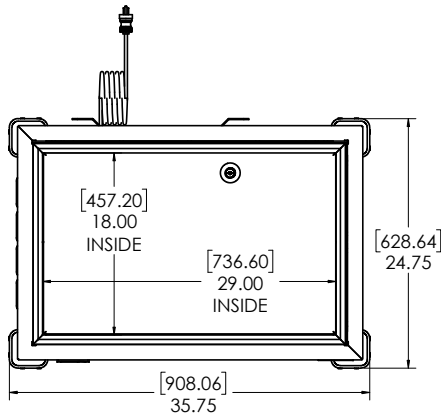

Insulated Lids

Removable, side-to-side sliding lids for easy access

Cabinet Capacity

Maximized interior storage area of 3.93 cubic feet

Protective Bumpers

Protective bumpers to reduce equipment impact

Mobility

Digital Temperature Control

Externally mounted temperature controls for ease of use

Technical Specifications

Electrical Requirements	115v/60hz/1ph/1.1A/NEMA 5-15P Plug
Product Dimensions	35.75"W x 32.12"H x 24.75"D (90.81cm x 81.58cm x 62.87cm)
Product Weight	170lbs (77.11kg)
Shipping Dimensions	29"W x 41"H x 39"D (73.66cm x 104.14cm x 99.06cm)
Shipping Weight	185lbs (83.91kg)
Shipping Cubic Dimensions	26.84ft ³ (0.76m ³)
Temperature Range	-5 to 5°F (-20.6 to -15°C)
Refrigerant	R290
Insulation	Foamed-in-place, CFC-free polyurethane

Exterior Construction	Stainless steel exterior with galvanized bottom
Interior Construction	Stainless steel interior with coved corners and finished edges
Lids	Side-to-side sliding, insulated, removable
Internal Capacity	3.93ft ³
Casters	Four (4) 2" heavy-duty soft casters
Certifications	ETL SAFETY, ETL SANITATION
Warranty	1-year parts and labor, 5-year compressor (part only)