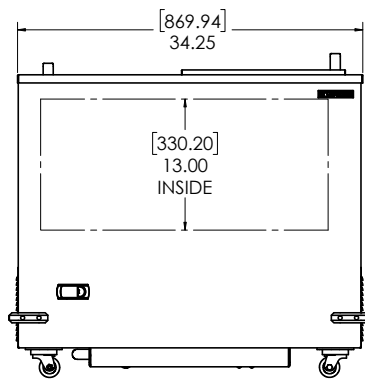

Insulated Lids

Removable, side-to-side sliding lids for easy access

Cabinet Capacity

Maximized interior storage area of 3.93 cubic feet

Protective Bumpers

Protective bumpers to reduce equipment impact

Mobility

Digital Temperature Control

Externally mounted temperature controls for ease of use

Technical Specifications

Electrical Requirements	115v/60hz/1ph/1.1A/NEMA 5-15P Plug
Product Dimensions	35.75"W x 32.12"H x 24.75"D (90.81cm x 81.58cm x 62.87cm)
Product Weight	170lbs (77.11kg)
Shipping Dimensions	29"W x 41"H x 39"D (73.66cm x 104.14cm x 99.06cm)
Shipping Weight	185lbs (83.91kg)
Shipping Cubic Dimensions	26.84ft ³ (0.76m ³)
Temperature Range	-5 to 5°F (-20.6 to -15°C)
Refrigerant	R290
Insulation	Foamed-in-place, CFC-free polyurethane