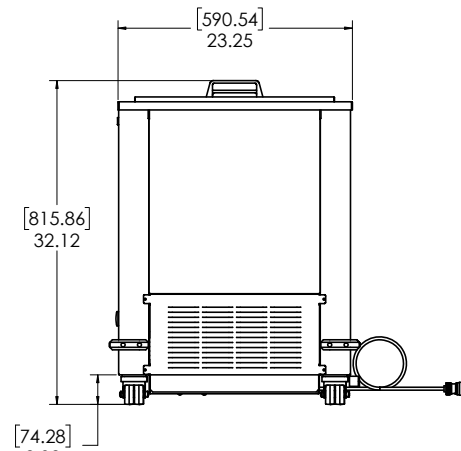

Insulated Lids

Removable, side-to-side sliding lids for easy access

Cabinet Capacity

Maximized interior storage area of 3.93 cubic feet

Protective Bumpers

Protective bumpers to reduce equipment impact

Mobility

Digital Temperature Control

Externally mounted temperature controls for ease of use

Technical Specifications

Electrical Requirements	115v/60hz/1ph/1.1A/NEMA 5-15P Plug
Product Dimensions	35.75"W x 32.12"H x 24.75"D (90.81cm x 81.58cm x 62.87cm)
Product Weight	170lbs (77.11kg)
Shipping Dimensions	29"W x 41"H x 39"D (73.66cm x 104.14cm x 99.06cm)
Shipping Weight	185lbs (83.91kg)
Shipping Cubic Dimensions	26.84ft ³ (0.76m ³)
Temperature Range	-5 to 5°F (-20.6 to -15°C)
Refrigerant	R290
Insulation	Foamed-in-place, CFC-free polyurethane