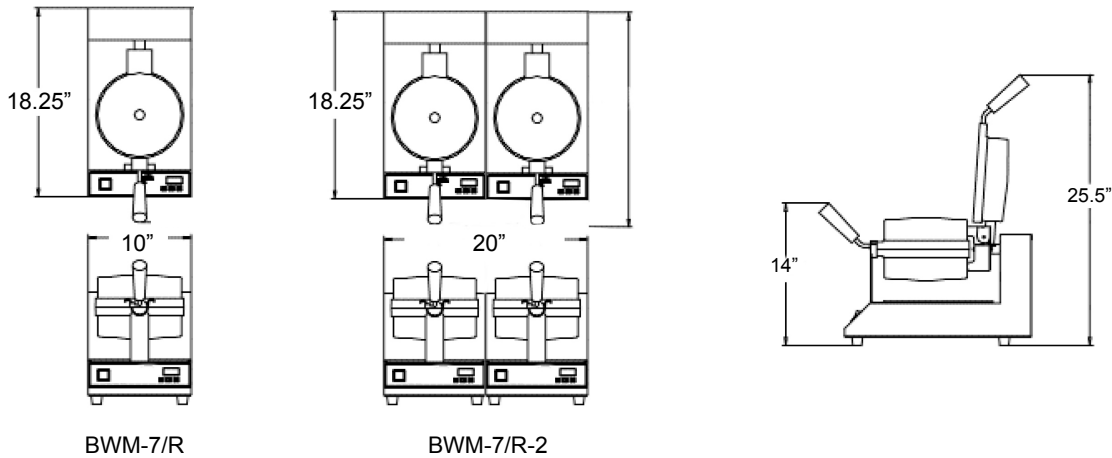

Belgian Waffle Makers - BWM-7/R, BWM-7/R-2

Plan View

Specifications

Item Number	Description	Volts	Wattage	Amps	NEMA Plug
BWM-7/R	7" Round Single Belgian Waffle Maker	120V	1080W	9	5-15P
BWM-7/R-2	7" Round Double Belgian Waffle Maker	120V	2000W	16.6	5-15P

Item Number	Item Dimensions	Waffles Per Hour	Temperature Range	Timer
BWM-7/R	10"W x 18.25"D x 14"H	20 - 7" x 1.25"	250° - 425°F	0-15 minutes
BWM-7/R-2	20"W x 18.25"D x 14"H	40 - 7" x 1.25"	250° - 425°F	0-15 minutes

*Height with waffle irons open is 25.5"H

Shipping Info

Item Number	Box Dimensions	Gross Weight	Net Weight
BWM-7/R	12"W x 20"D x 14"H	26 lbs	24 lbs
BWM-7/R-2	20.25"W x 20"D x 14"H	49 lbs	42 lbs

For more information about this or any of our other products go to www.admiralcraft.com. These items are listed on AutoQuotes. For full explanation of warranty coverage on this product please refer to warranty page located in the owner's manual and warranty section at www.admiralcraft.com. Specifications subject to change without notice. Please confirm at time of order.