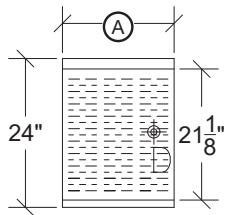

Model: _____ Item #: _____ Date: _____

Project: _____ Qty: _____ Approved By: _____

Drainboard Storage Cabinets

Royal Series Plumbing

KR24-SD18

KR24-S18
with Optional Middle Shelf

Model	Length (A)	Depth	Doors	Wgt. (lbs)
KR24-S12	12"	24"	No	50
KR24-SD12	12"	24"	Yes (1)	60
KR24-S18	18"	24"	No	55
KR24-SD18	18"	24"	Yes (1)	65
KR24-S24	24"	24"	No	60
KR24-SD24	24"	24"	Yes (1)	70
KR24-S30	30"	24"	No	65
KR24-SD30	30"	24"	Yes (2)	80
KR24-S36	36"	24"	No	75
KR24-SD36	36"	24"	Yes (2)	90
KR24-S42	42"	24"	No	80
KR24-SD42	42"	24"	Yes (2)	95
KR24-S48	48"	24"	No	85
KR24-SD48	48"	24"	Yes (2)	100

Standard Features

- Storage cabinets with doors come standard with locks
- Optional perforated insert available for drainboard top
- Optional middle shelf available

Specifications

- Drainboard**
 - 20 gauge embossed stainless steel reinforced with welded braces every 6"
 - 3/4" radius on all vertical and horizontal edges
- Material**
 - Front Apron: 20 gauge stainless steel
 - Backsplash: 20 gauge stainless steel
 - Sides: 20 gauge stainless steel
 - Back & Bottom: 20 gauge stainless steel
 - Doors: 20 gauge stainless steel
- Legs**
 - 1-5/8" tubular 16 gauge stainless steel with gray plastic bullet foot
- Doors**
 - Locks included on models with doors
 - Doors cannot be added once unit is built
- Plumbing**
 - 1" IPS Drain Connection