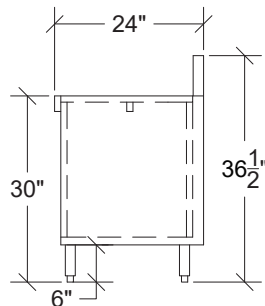

Model: _____ Item #: _____ Date: _____

Project: _____ Qty: _____ Approved By: _____

Drainboard Storage Cabinets

Royal Series Plumbing

KR24-SD18

KR24-S18
with Optional Middle Shelf

Model	Length (A)	Depth	Doors	Wgt. (lbs)
KR24-S12	12"	24"	No	50
KR24-SD12	12"	24"	Yes (1)	60
KR24-S18	18"	24"	No	55
KR24-SD18	18"	24"	Yes (1)	65
KR24-S24	24"	24"	No	60
KR24-SD24	24"	24"	Yes (1)	70
KR24-S30	30"	24"	No	65
KR24-SD30	30"	24"	Yes (2)	80
KR24-S36	36"	24"	No	75
KR24-SD36	36"	24"	Yes (2)	90
KR24-S42	42"	24"	No	80
KR24-SD42	42"	24"	Yes (2)	95
KR24-S48	48"	24"	No	85
KR24-SD48	48"	24"	Yes (2)	100

Standard Features

- Storage cabinets with doors come standard with locks
- Optional perforated insert available for drainboard top
- Optional middle shelf available

Specifications

- Drainboard**
 - 20 gauge embossed stainless steel reinforced with welded braces every 6"
 - 3/4" radius on all vertical and horizontal edges
- Material**
 - Front Apron: 20 gauge stainless steel
 - Backsplash: 20 gauge stainless steel
 - Sides: 20 gauge stainless steel
 - Back & Bottom: 20 gauge stainless steel
 - Doors: 20 gauge stainless steel
- Legs**
 - 1-5/8" tubular 16 gauge stainless steel with gray plastic bullet foot
- Doors**
 - Locks included on models with doors
 - Doors cannot be added once unit is built
- Plumbing**
 - 1" IPS Drain Connection