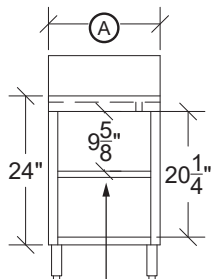

Model: _____ Item #: _____ Date: _____

Project: _____ Qty: _____ Approved By: _____

Drainboard Storage Cabinets

Royal Series Plumbing

KR24-SD18

KR24-S18
with Optional Middle Shelf

Model	Length (A)	Depth	Doors	Wgt. (lbs)
KR24-S12	12"	24"	No	50
KR24-SD12	12"	24"	Yes (1)	60
KR24-S18	18"	24"	No	55
KR24-SD18	18"	24"	Yes (1)	65
KR24-S24	24"	24"	No	60
KR24-SD24	24"	24"	Yes (1)	70
KR24-S30	30"	24"	No	65
KR24-SD30	30"	24"	Yes (2)	80
KR24-S36	36"	24"	No	75
KR24-SD36	36"	24"	Yes (2)	90
KR24-S42	42"	24"	No	80
KR24-SD42	42"	24"	Yes (2)	95
KR24-S48	48"	24"	No	85
KR24-SD48	48"	24"	Yes (2)	100

Standard Features

- Storage cabinets with doors come standard with locks
- Optional perforated insert available for drainboard top
- Optional middle shelf available

Specifications

- Drainboard**
 - 20 gauge embossed stainless steel reinforced with welded braces every 6"
 - 3/4" radius on all vertical and horizontal edges
- Material**
 - Front Apron: 20 gauge stainless steel
 - Backsplash: 20 gauge stainless steel
 - Sides: 20 gauge stainless steel
 - Back & Bottom: 20 gauge stainless steel
 - Doors: 20 gauge stainless steel
- Legs**
 - 1-5/8" tubular 16 gauge stainless steel with gray plastic bullet foot
- Doors**
 - Locks included on models with doors
 - Doors cannot be added once unit is built
- Plumbing**
 - 1" IPS Drain Connection