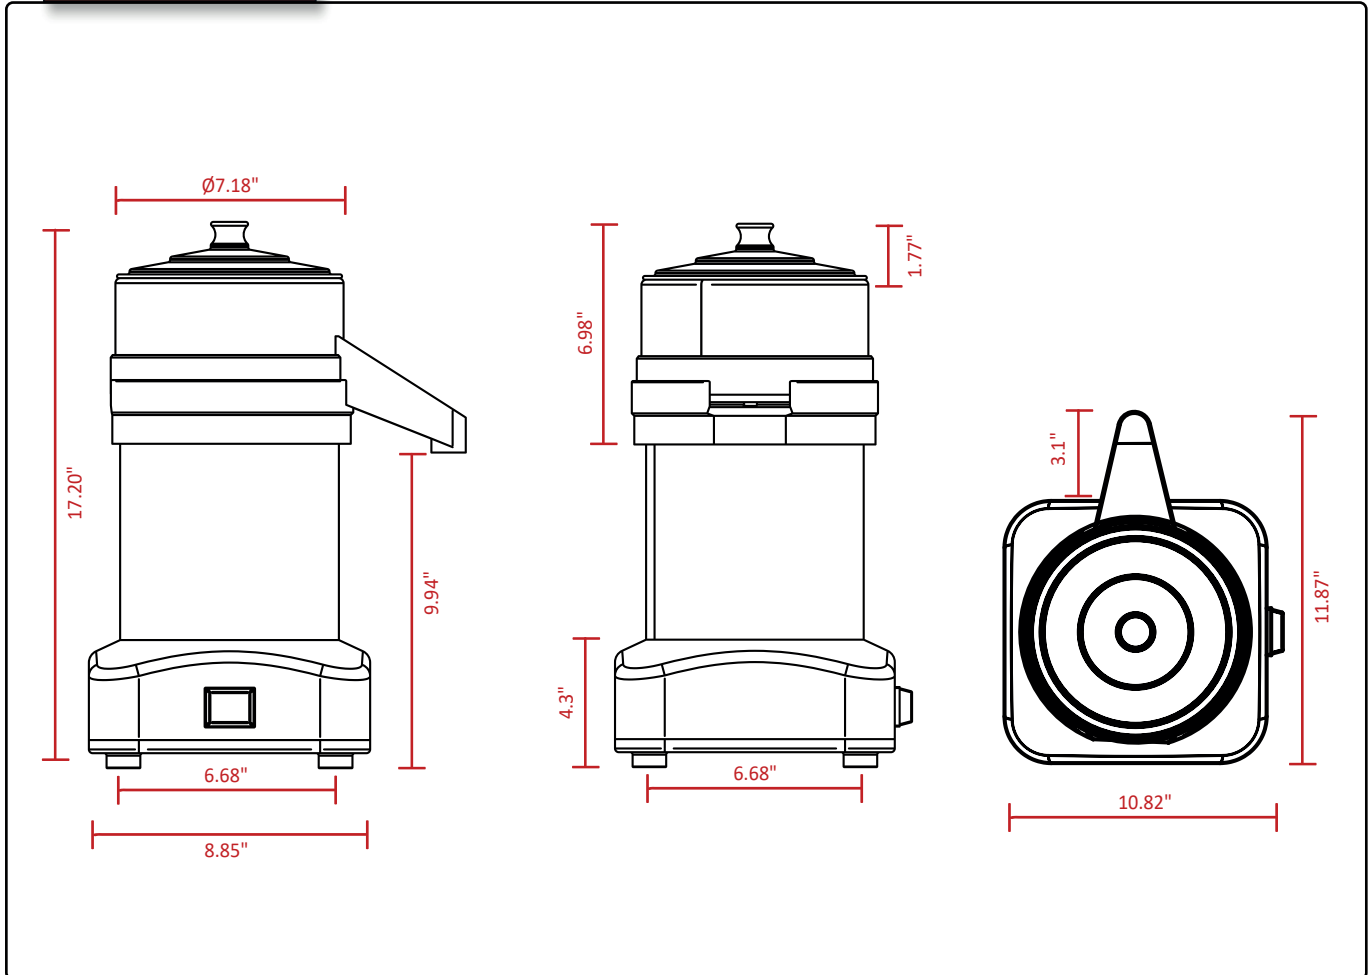

YOU CAN TRUST

JUICE EXTRACTORS

ESBS SUPER

DIMENSIONS