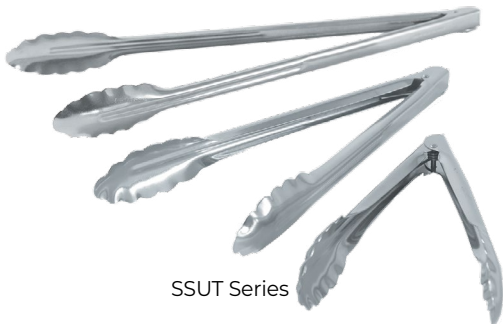

CAMS-107

CAMS-111

BVDS-J2G

BVDS-J2S

PFKS-9

PFKS-11

SSUT Series

Marmite Soup Chafer

- Simple yet modern look in mirror finish coordinates well with all dining occasions.
- Warp-, heat-, rust-, and corrosion-resistant stainless steel construction for enhanced durability and increased serving longevity
- Two sturdy handle allow for safe operation and easy transporting.
- Ideal for keeping warm soup, stew and sauce at buffets, catering events, banquets and more
- Each set includes 1 soup bucket, 1 water pan, 1 cover, 1 frame, and 1 fuel holder.
- Replacement parts are available for purchase.

Beverage Dispenser

- Mirror finish lid and stand with clear polycarbonate container add a sleek and elegant touch.
- Break-resistant container with corrosion-resistant ice core for long-lasting performance
- Center ice core when filled with ice keeps beverage cold for hours without watering down the beverage.
- Ideal for holding and dispensing lemonade, tea, juice, sangria, water and more
- Removable drip tray, lid, ice core, and container for easy refills and cleaning
- Replacement faucet and container are available for purchase separately.