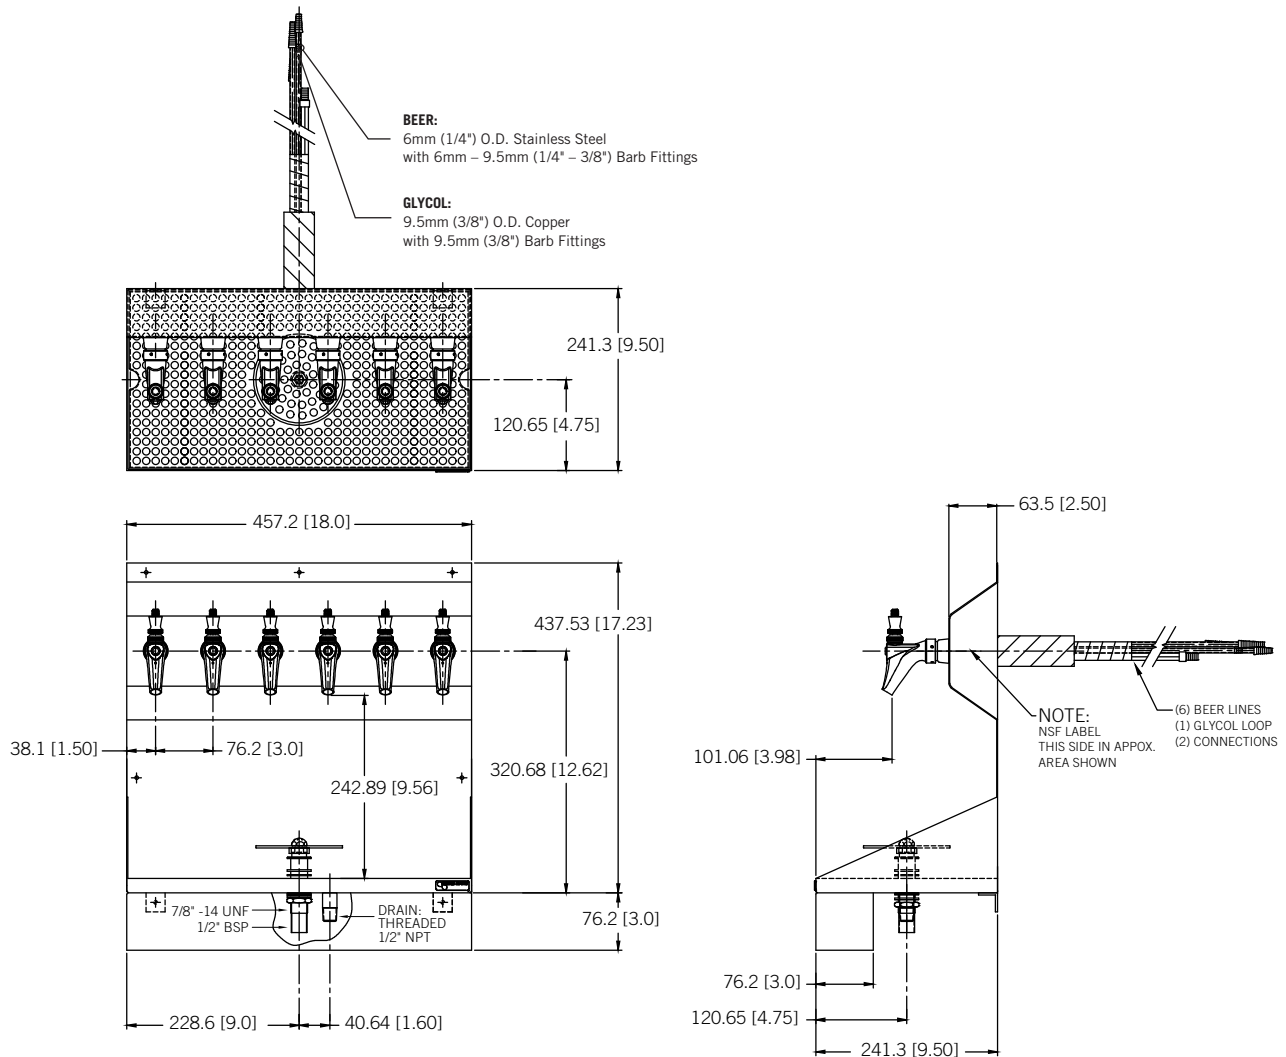

Part No.	Faucets	Finish	Dispense System	Shipping Weight
KRONOS-6SSKRGR	6	Brushed Stainless Steel	Kool-Rite™ (Glycol)	17 kg 36 lbs

Rinsers Water Inlet Installation

- Always check local plumbing codes first.
- Install in-line water regulator set at 15 PSI from the street water supply.
- Install a shutoff rinser on the water supply.

NOTE: It is recommended a licensed plumber connect the glass rinser to the water supply line. Always use an in-line shut-off and water pressure regulator. Micro Matic shall not be held liable for damage caused by improper installation.

Dimensions

MICRO MATIC
Toll-Free: 1-866-327-4159
www.micromatic.com

West
19791 Bahama St.
Northridge, CA 91324
Tel. (818) 701-9765
Fax. (818) 701-9844

Central
10726 North Second St.
Machesney Park, IL 61115
Tel. (815) 968-7557
Fax. (815) 968-0363

Southeast
15111 Dispense Ln.
Brooksville, FL 34604
Tel. (352) 799-6331
Fax. (352) 796-2429

Northeast
4601 Saucon Creek Rd.
Center Valley, PA 18034
Tel. (610) 625-4464
Fax. (610) 625-4466