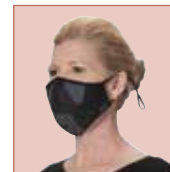

REUSABLE & ADJUSTABLE 2-PLY COTTON FACE MASKS

- 100% Cotton
- Machine washable
- Non-medical grade
- Comfort fit with contoured nose
- Adjustable soft elastic ear loops for lasting comfort

ITEM	COLOR	SIZE	UOM	CASE
MSK-2WML	White	M/L	2 Pcs/Pk	50/250
MSK-2WLXL	White	L/XL	2 Pcs/Pk	50/250
MSK-2KML	Black	M/L	2 Pcs/Pk	50/250
MSK-2KLXL	Black	L/XL	2 Pcs/Pk	50/250