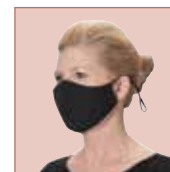

Black

REUSABLE & ADJUSTABLE 2-PLY COTTON/POLY FACE MASKS

- ◆ Outer: 100% Polyester, Lining: 60/40 Cotton/Poly
- ◆ Machine washable
- ◆ Non-medical grade
- ◆ Comfort fit with contoured nose
- ◆ Adjustable soft elastic ear loops for lasting comfort

ITEM	COLOR	SIZE	UOM	CASE
MSK-3ML	Camo	M/L	2 Pcs/Pk	50/250
MSK-3LXL	Camo	L/XL	2 Pcs/Pk	50/250
MSK-4GML	Gray	M/L	2 Pcs/Pk	50/250
MSK-4GLXL	Gray	L/XL	2 Pcs/Pk	50/250

2 per pack, per style

REUSABLE & ADJUSTABLE 2-PLY COTTON FACE MASKS

- ◆ 100% Cotton
- ◆ Machine washable
- ◆ Non-medical grade
- ◆ Comfort fit with contoured nose
- ◆ Adjustable soft elastic ear loops for lasting comfort

ITEM	COLOR	SIZE	UOM	CASE
MSK-2WML	White	M/L	2 Pcs/Pk	50/250
MSK-2WLXL	White	L/XL	2 Pcs/Pk	50/250
MSK-2KML	Black	M/L	2 Pcs/Pk	50/250
MSK-2KLXL	Black	L/XL	2 Pcs/Pk	50/250

REUSABLE 2-PLY COTTON FACE MASKS

- ◆ 100% Cotton
- ◆ Machine washable
- ◆ Non-medical grade
- ◆ Comfort fit with contoured nose
- ◆ Soft elastic ear loops for lasting comfort

ITEM	COLOR	SIZE	UOM	CASE
MSK-1WML	White	M/L	2 Pcs/Pk	50/250
MSK-1WLXL	White	L/XL	2 Pcs/Pk	50/250
MSK-1KML	Black	M/L	2 Pcs/Pk	50/250
MSK-1KLXL	Black	L/XL	2 Pcs/Pk	50/250