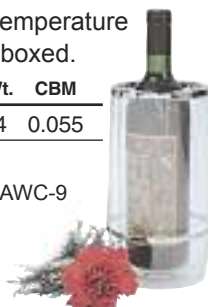

ACRYLIC WINE BUCKET

Clear, double wall construction provides insulation that keeps chilled wine at the proper temperature for up to three hours. Individually gift boxed.

Item #	Description	Pack	Ctn. Wt.	CBM
AWC-9	4-1/2" dia x 9-1/4" H	1/12	17.64	0.055

AWC-9