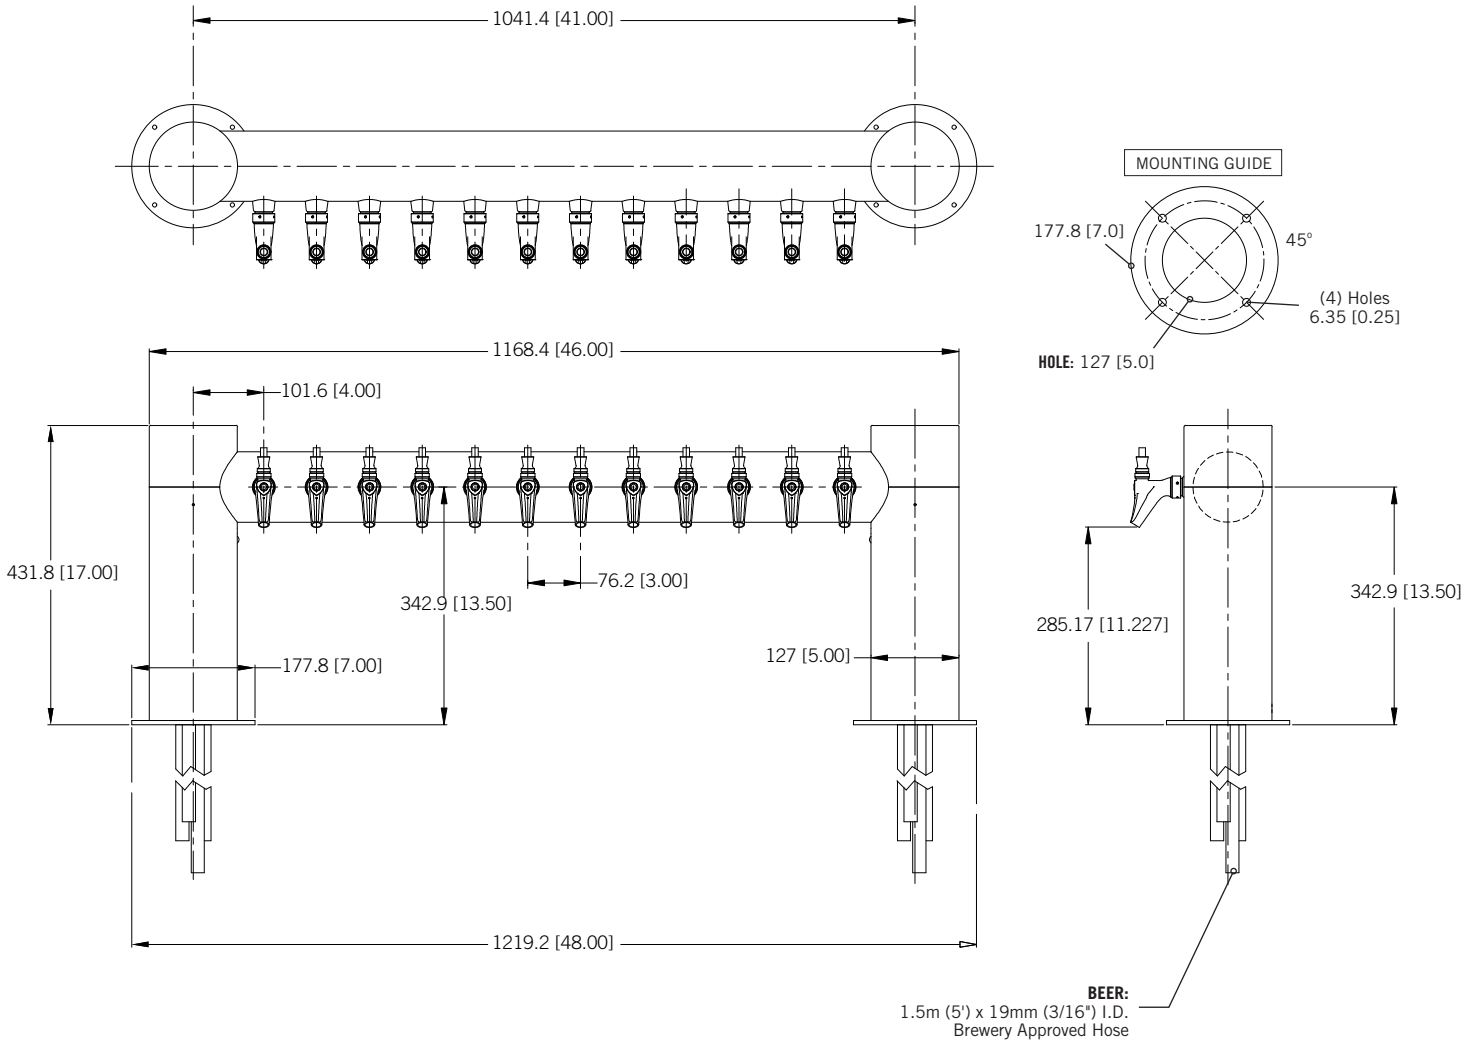

DRAFT TOWER

METROPOLIS™ H (AIR) - 12 FAUCET

- Metropolis™ draft towers have a distinctive art deco style
- Includes 304 SS faucet and SpinStop™ shank
- Exterior finish will provide years of durable service
- Engineered for flow-through air-cooling

METRO-H-12PSSA
Polished Stainless Steel

Faucet knobs not included.

Part No.	Faucets	Dispense System	Finish	Shipping Weight
 METRO-H-12PSSA	12	Air Cooled	Polished Stainless Steel	TBD

Dimensions

 Toll-Free: 1-866-327-4159
www.micromatic.com