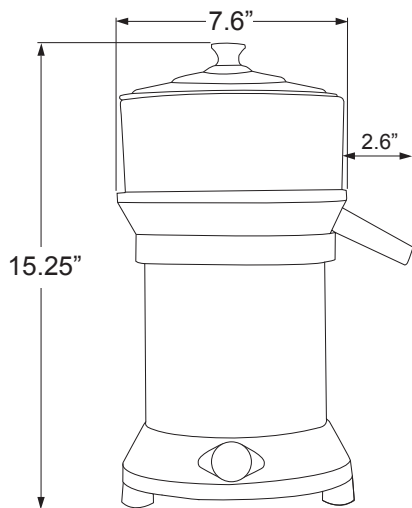

TECHNICAL DRAWING AND DIMENSIONS

OMCAN INC.

Telephone: 1-800-465-0234
Fax: (905) 607-0234
Email: sales@omcan.com
Website: www.omcan.com

Follow us to keep up to date with the latest news and offers