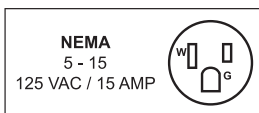

TECHNICAL DRAWING AND DIMENSIONS