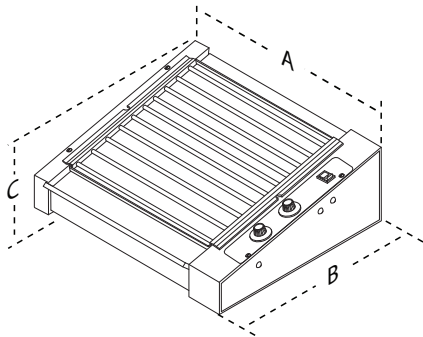

Hot Dog Corral | HDC

HDC-20

HDC-30A

HDC-35A

HDC-50A

Turn hot dogs from an afterthought to a must have by keeping them hot, fresh, and flavorful with the Hot Dog Corral by Antunes.

The Hot Dog Corral sears in the natural flavor of the hot dogs by basting them in their own juices as they move along the heated grill surface. The adjustable thermostat allows operations to easily maintain the grill temperature in order to keep hot dogs tasting fresh and delicious for up to six hours.

With only one moving part, the Hot Dog Corral is easy to operate, clean, and service, making it a great addition to operations of any size.

The small, compact size of the Hot Dog Corral makes it a great merchandiser for the front counter, where it can generate interest and boost impulse sales.

Hot Dog Corral | HDC

Dimensions

Model No.	Width (A)	Depth (B)	Height (C)
HDC-20	18 3/4"	21 1/2"	8 1/4"
HDC-20RC	(476 mm)	(545 mm)	(210 mm)
HDC-21A	23 1/8"	14 1/2"	7 1/4"
	(588 mm)	(368 mm)	(184 mm)
HDC-30A	22"	19 5/8"	7 1/4"
	(559 mm)	(498 mm)	(184 mm)
HDC-35A	33 3/8"	15 1/4"	7 1/4"
	(848 mm)	(387 mm)	(184 mm)
HDC-50A	32 1/2"	19 3/4"	7 1/4"
	(826 mm)	(502 mm)	(184 mm)

Shipping Dimensions

Model No.	Height	Width	Depth	Weight
HDC-20	14"	23"	28"	55 lbs.
HDC-20RC	(356 mm)	(584 mm)	(711 mm)	(25 kg)
HDC-21A	14"	21"	26"	38 lbs.
	(356 mm)	(533 mm)	(660 mm)	(17 kg)
HDC-30A	20"	23"	20"	55 lbs.
	(508 mm)	(584 mm)	(508 mm)	(25 kg)
HDC-35A	14"	21"	37"	50 lbs.
	(356 mm)	(533 mm)	(940 mm)	(23 kg)
HDC-50A	14"	26"	38"	62 lbs.
	(356 mm)	(660 mm)	(965 mm)	(28 kg)