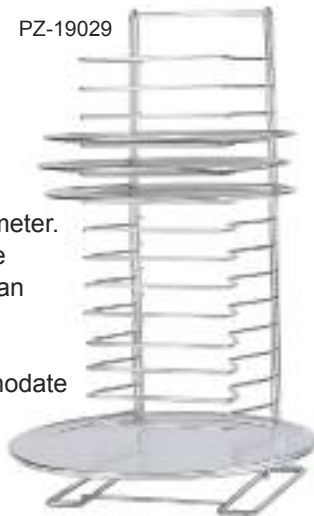

* Extra heavy 14 gauge (1.5mm)

PIZZA SCREENS

Heavy duty expanded aluminum with beaded rim. Helps produce a more evenly baked crust by allowing air to circulate beneath the crust. 12 per poly bag.

Item #	Description	Pack	Ctn. Wt.	CBM
PZ-18710	10" O.D. (25.4cm)	12/144	25.40	0.051
PZ-18712	12" O.D. (30.5cm)	12/144	30.16	0.072
PZ-18713	13" O.D. (33cm)	12/144	36.38	0.089
PZ-18714	14" O.D. (35.5cm)	12/144	42.86	0.093
PZ-18715	15" O.D. (38.1cm)	12/144	39.29	0.109
PZ-18716	16" O.D. (40.6cm)	12/120	43.65	0.106
PZ-18717	17" O.D. (43.2cm)	12/108	49.16	0.109
PZ-18718	18" O.D. (45.7cm)	12/84	35.19	0.092
PZ-18719	19" O.D. (48.2cm)	1/72	39.57	0.080
PZ-18720	20" O.D. (50.8cm)	1/72	48.28	0.096

Wide Rim Pans

Pizza Screens

PIZZA RACK

For pizza trays, screens, separators, etc. 9" to 18" diameter. Made of heavy gauge chrome plated steel rod. Each shelf can hold up to six pounds. 15 slot model is 27" in height. 1-3/8" between shelves will accommodate pans up to 1" high.