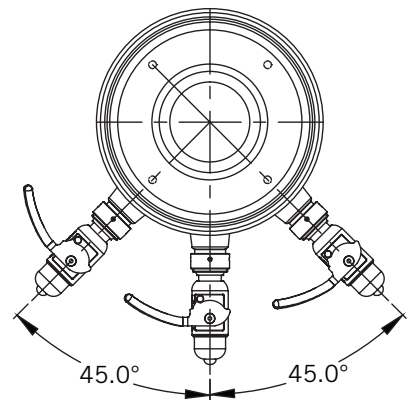

### **MTM-3PSS-W**

Polished Stainless Steel

Faucet knobs not included.

Part No.	Faucets	Finish	Dispense System	Shipping Weight
 <b>MTM-3PSS-W</b>	3	Polished Stainless Steel	Air Cooled	10 kg 23 lbs

Dimensions