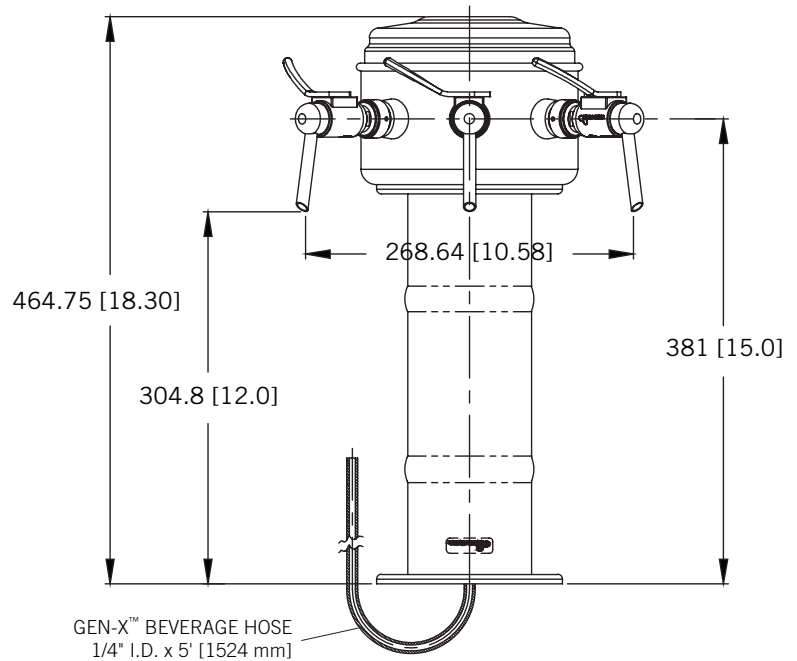

### **MTM-3PSS-W**

Polished Stainless Steel

Faucet knobs not included.

Part No.	Faucets	Finish	Dispense System	Shipping Weight
 <b>MTM-3PSS-W</b>	3	Polished Stainless Steel	Air Cooled	10 kg 23 lbs

Dimensions