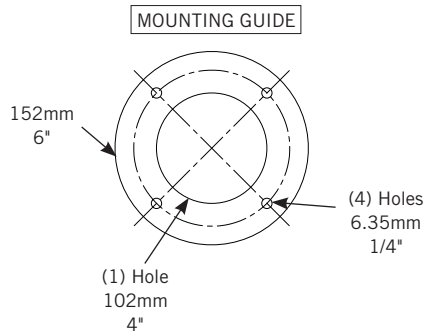

### **MTM-3PSS-W**

Polished Stainless Steel

Faucet knobs not included.

Part No.	Faucets	Finish	Dispense System	Shipping Weight
 <b>MTM-3PSS-W</b>	3	Polished Stainless Steel	Air Cooled	10 kg 23 lbs

Dimensions