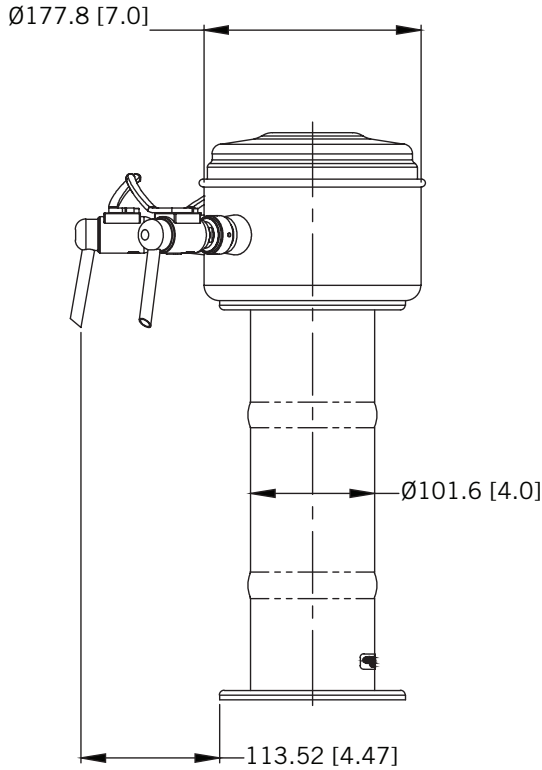

### **MTM-3PSS-W**

Polished Stainless Steel

Faucet knobs not included.

Part No.	Faucets	Finish	Dispense System	Shipping Weight
 <b>MTM-3PSS-W</b>	3	Polished Stainless Steel	Air Cooled	10 kg 23 lbs

Dimensions