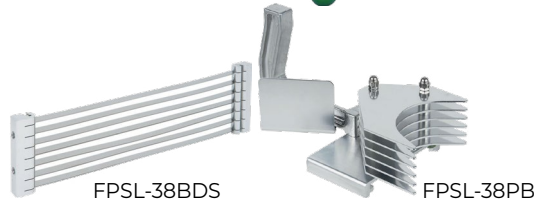

Vegetable Dicer

- 3-1/4" x 3-1/4" push block
- Sturdy cast aluminum body with non-slip rubber feet
- Razor-sharp stainless steel blade for smooth cutting and consistent results
- T-shaped handle ensures a comfortable grip and effortless operation.

Large Vegetable Dicer

- 4" x 4" push block
- Sturdy cast aluminum body with non-slip rubber feet
- Razor-sharp stainless steel blade for smooth cutting and consistent results
- T-shaped handle ensures a comfortable grip and effortless operation.

FPDC-500L

FPDC-500LBDS

FPDC-375LBDS

FPDC-250LBDS

FPDC-375L

FPDC-250L

Fruit/Vegetable Wedge Cutter

- Cast aluminum construction with stainless steel blade and slip-resistant feet
- Ideal for cutting fruit or vegetable into equal-sized wedges

Item	Description	UOM	Case
FPWD-6	6-Section Cutter	Set	1
FPWD-8	8-Section Cutter	Set	1
FPWD-10	10-Section Cutter	Set	1
FPWD-6BDS	6-Section Blade Assembly	Each	24
FPWD-8BDS	8-Section Blade Assembly	Each	24
FPWD-10BDS	10-Section Blade Assembly	Each	24
FPWD-6PB	6-Section Push Block	Each	24
FPWD-8PB	8-Section Push Block	Each	24
FPWD-10PB	10-Section Push Block	Each	24
FPWD-KOB	Replacement Knob	Each	48
FPDC-FET	Replacement Feet, 4-PC/Pack	Pack	12/72
FPDC-BSH	Replacement Bushing, 4-PC/Pack	Pack	24