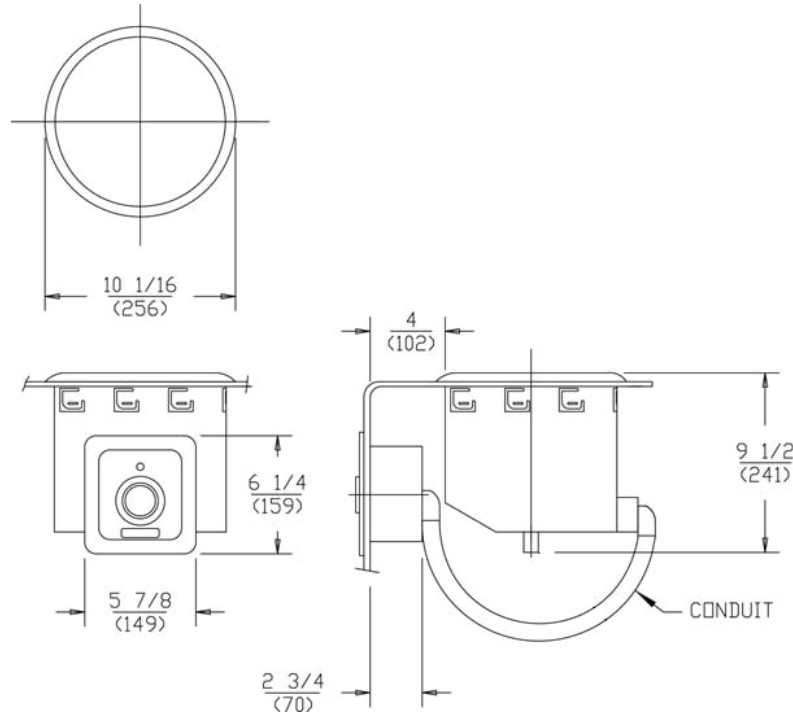

OPTIONS

- Drain Valve extension kit
- EZ Lock Ext kit

WARRANTY

- 1-Year Limited Parts & 1-Year Limited Labor Warranty

CERTIFICATIONS

Certified by the following agencies:

FEATURES AT A GLANCE

- Accommodates standard 7-quart insets
- One-piece stainless steel top flange and heavy-gauge, deep drawn stainless steel warming pans
- Suitable for wet or dry operation
- Energy-Saving fully-insulated models or standard non insulated models
- Thermostatic controls
- High limits prevent overheating
- Thermostatic controls are recessed in a one-piece, drawn, front-mounted panel
- E-Z Lock standard for ease of installation
- Powerful tubular heating elements

7-QUART HEAVY DUTY, TOP-MOUNT, ROUND DROP-IN FOOD-WARMERS

MODELS: SM-50-7S

EQUIPMENT DIMENSIONS

MECHANICAL SPECIFICATIONS

Model #	Control Type	Insulation	Installed Weight	Shipping Weight	Voltage	Watts	Phase	Amps	Cord	Plug	Drain	Approval
SM-50-7DS	Thermostatic	No	5 lb 2.3 kg	6 lb 2.8 kg	120	825	1	6.9	No	N/A	Yes	NSF c
					240	825		3.4				
					208	620		3.0				
SM-50-7ULS	Thermostatic	No	5 lb 2.3 kg	6 lb 2.8 kg	120	825	1	6.9	No	N/A	No	NSF c
					240	825		3.4				
					208	620		3.0				
SM-50-7DULS	Thermostatic	No	5 lb 2.3 kg	6 lb 2.8 kg	120V	825	1	6.9	No	N/A	Yes	NSF c
					240	825		3.4				
					208	620		3.0				

REQUIRED CLEARANCES

Left	1" (25mm)	Front	4" (102mm)
Right	1" (25mm)	Bottom	8.5" (216mm)

Freight Class: 100
 FOB: Smithville, 37166

APW Wyott reserves the right to modify specifications or discontinue models without incurring obligation. Dimensions nominal.