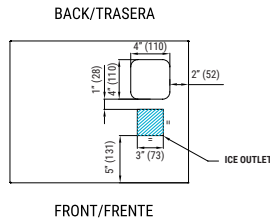

TECHNICAL SCHEME

ICE QUEEN 1300 R

RIGHT SIDE VIEW

FRONTAL VIEW

REAR VIEW

CENTRAL CROSS SECTION VIEW OF THE BASE

OPERATING CONDITIONS

* All dimensions in inches (and mm)