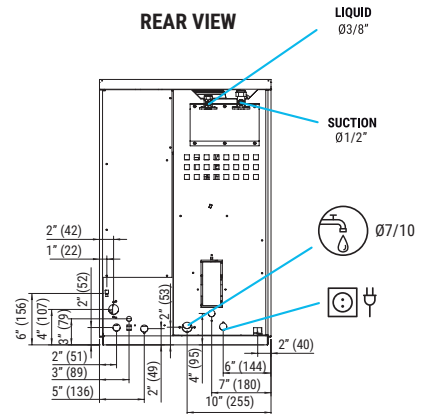

TECHNICAL SCHEME

ICE QUEEN 1300 R

RIGHT SIDE VIEW

FRONTAL VIEW

REAR VIEW

CENTRAL CROSS SECTION VIEW OF THE BASE

OPERATING CONDITIONS

* All dimensions in inches (and mm)