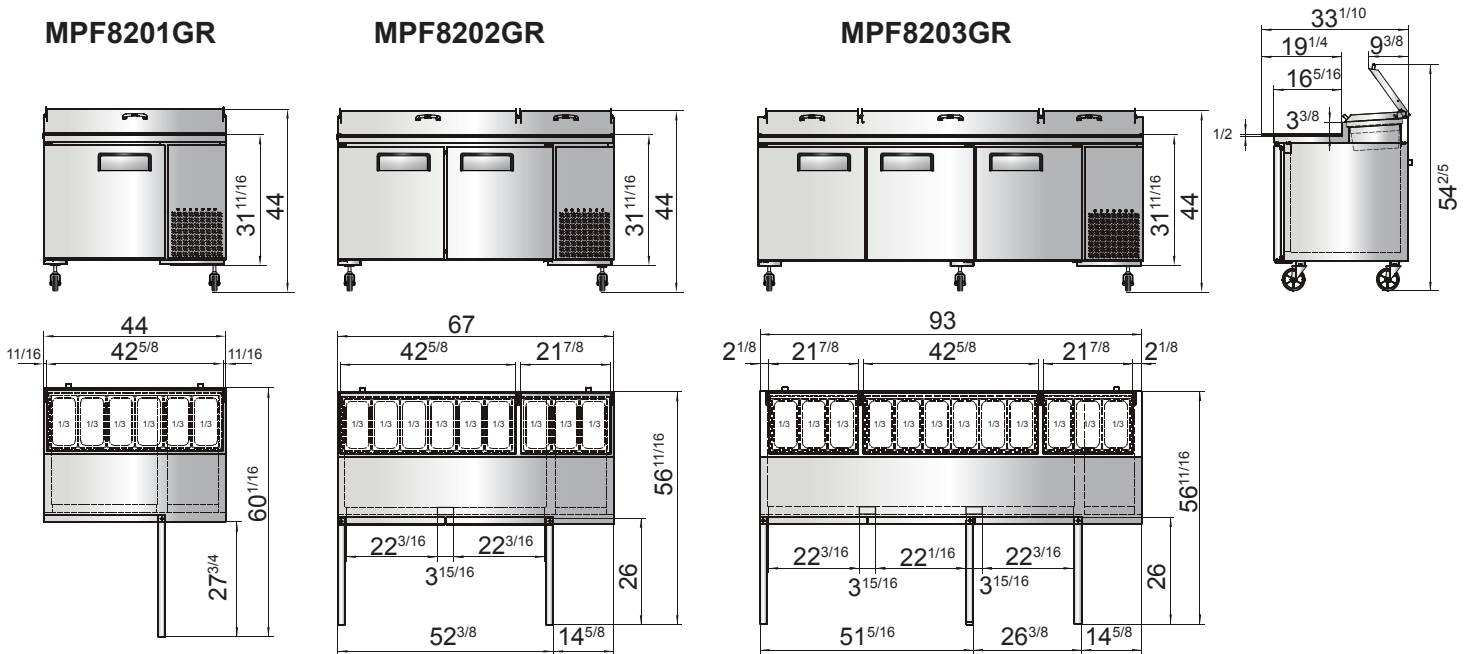

## SPECIFICATIONS

Models	Door	Capacity (Cu.Ft.)	Shelves	Casters (inch)	Rated Current (A)	Voltage (V/Hz/Ph)	HP	Refrigerant	Exterior Dimensions (inch)	Net Weight (lbs)	Gross Weight (lbs)
MPF8201GR	1	9.7	2	5	2.3	115/60/1	1/7	R290	44×33 <sup>1/10</sup> ×44	238	295
MPF8202GR	2	18.5	4	5	2.8	115/60/1	1/5	R290	67×33 <sup>1/10</sup> ×44	335	406
MPF8203GR	3	28.4	6	5	3.1	115/60/1	1/4	R290	93×33 <sup>1/10</sup> ×44	428	527

## PLAN VIEW

Casters

Epoxy shelves

Stainless steel pans

Temperature control

**NEMA 5-15P**

NEMA  
15A/125V