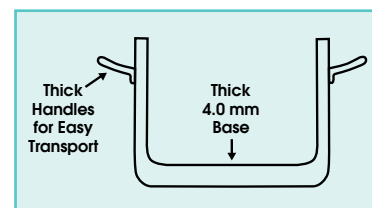

ALST-80

ASSP-40

Sturdy handles

Extra thick reinforced base

ASET-5

ELEMENTAL ALUMINUM HEAVYWEIGHT COOKWARE

4.0 MM, 3/16" THICKNESS

- ◆ Durable 4mm thick aluminum core ensures long-lasting performance with constant heating & washing
- ◆ 3003 Aluminum for superior heat distribution
- ◆ Riveted handles designed for strength & durability
- ◆ Wide base & high walls allow for recipe versatility

3003 ELEMENTAL ALUMINUM COOKWARE 

HEAVYWEIGHT ALUMINUM STOCK POTS

ITEM	DESCRIPTION	SIZE (DIA X HEIGHT)	UOM	CASE
ALST-8	8 Qt	9-3/8" x 7-1/2"	Each	1
ALST-10	10 Qt	10-1/8" x 8-1/4"	Each	1
ALST-12	12 Qt	10-1/8" x 9-3/8"	Each	1
ALST-16	16 Qt	11-3/8" x 10-1/4"	Each	1
ALST-20	20 Qt	12-1/8" x 10-1/2"	Each	1
ALST-24	24 Qt	13" x 11-3/8"	Each	1
ALST-32	32 Qt	14-1/8" x 13"	Each	1
ALST-40	40 Qt	14-3/4" x 14-1/2"	Each	1
ALST-50	50 Qt	16-1/4" x 15"	Each	1
ALST-60	60 Qt	16-1/4" x 17-3/8"	Each	1
ALST-80	80 Qt	19-1/4" x 17"	Each	1
ALST-100	100 Qt	20-1/4" x 18-3/8"	Each	1

Replaces AXAP-Series

HEAVYWEIGHT ALUMINUM BRAZIER

ITEM	DESCRIPTION	SIZE (DIA X HEIGHT)	UOM	CASE
ALB-15	15 Qt	14-1/8" x 5-3/8"	Each	1
ALB-18	18 Qt	16-1/4" x 5-3/8"	Each	1
ALB-24	24 Qt	18-1/4" x 5-3/8"	Each	1
ALB-28	28 Qt	20-1/4" x 5-1/2"	Each	1
ALB-35	35 Qt	22" x 5-1/2"	Each	1
ALB-40	40 Qt	23-1/8" x 5-1/2"	Each	1